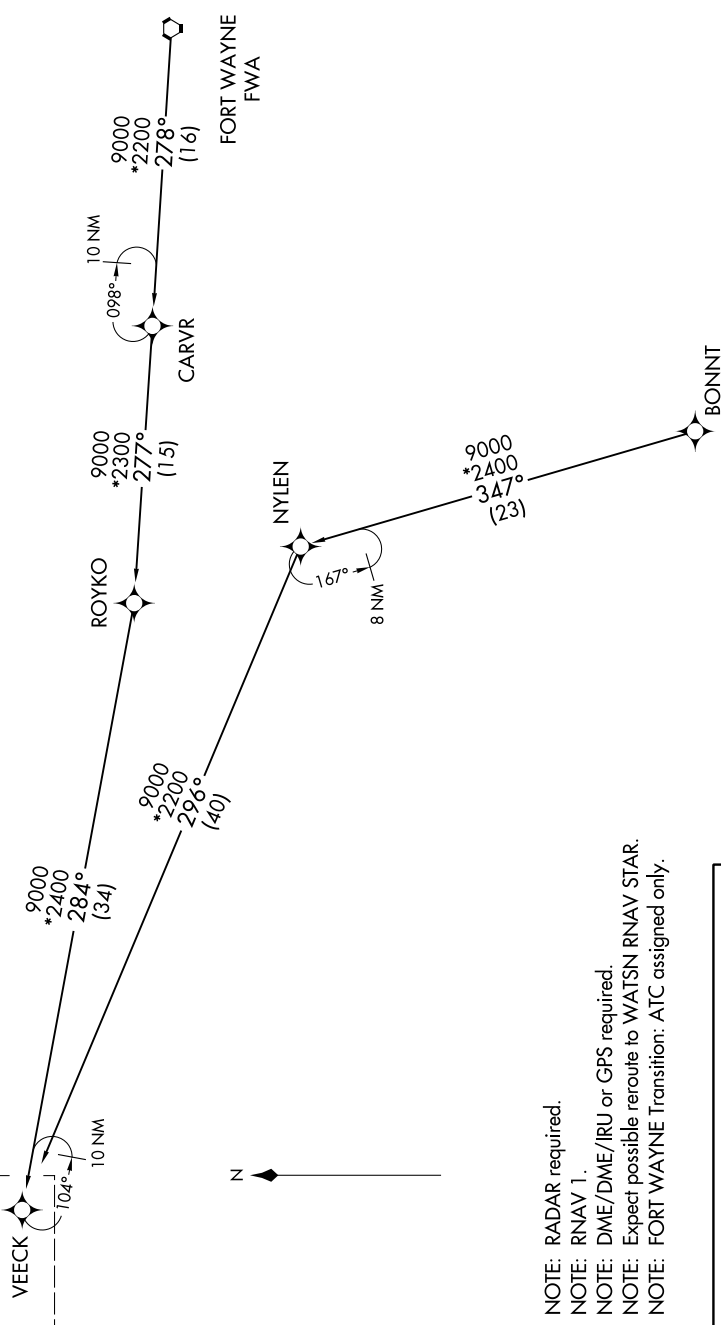

VEECK FIVE ARRIVAL (RNAV) Transition Routes

CHICAGO APP CON
119.0 292.125
D-AIS
135.4 282.225

(CONTINUED ON FOLLOWING PAGE)

See following page for Arrival Route.

- NOTE: RADAR required.
- NOTE: RNAV 1.
- NOTE: DME/DME/IRU or GPS required.
- NOTE: Expect possible reroute to WATSN RNAV STAR.
- NOTE: FORT WAYNE Transition: ATC assigned only.

**BONNT TRANSITION (BONNT.VEECK5):
FORT WAYNE TRANSITION (FWA.VEECK5):**

NOTE: Chart not to scale.