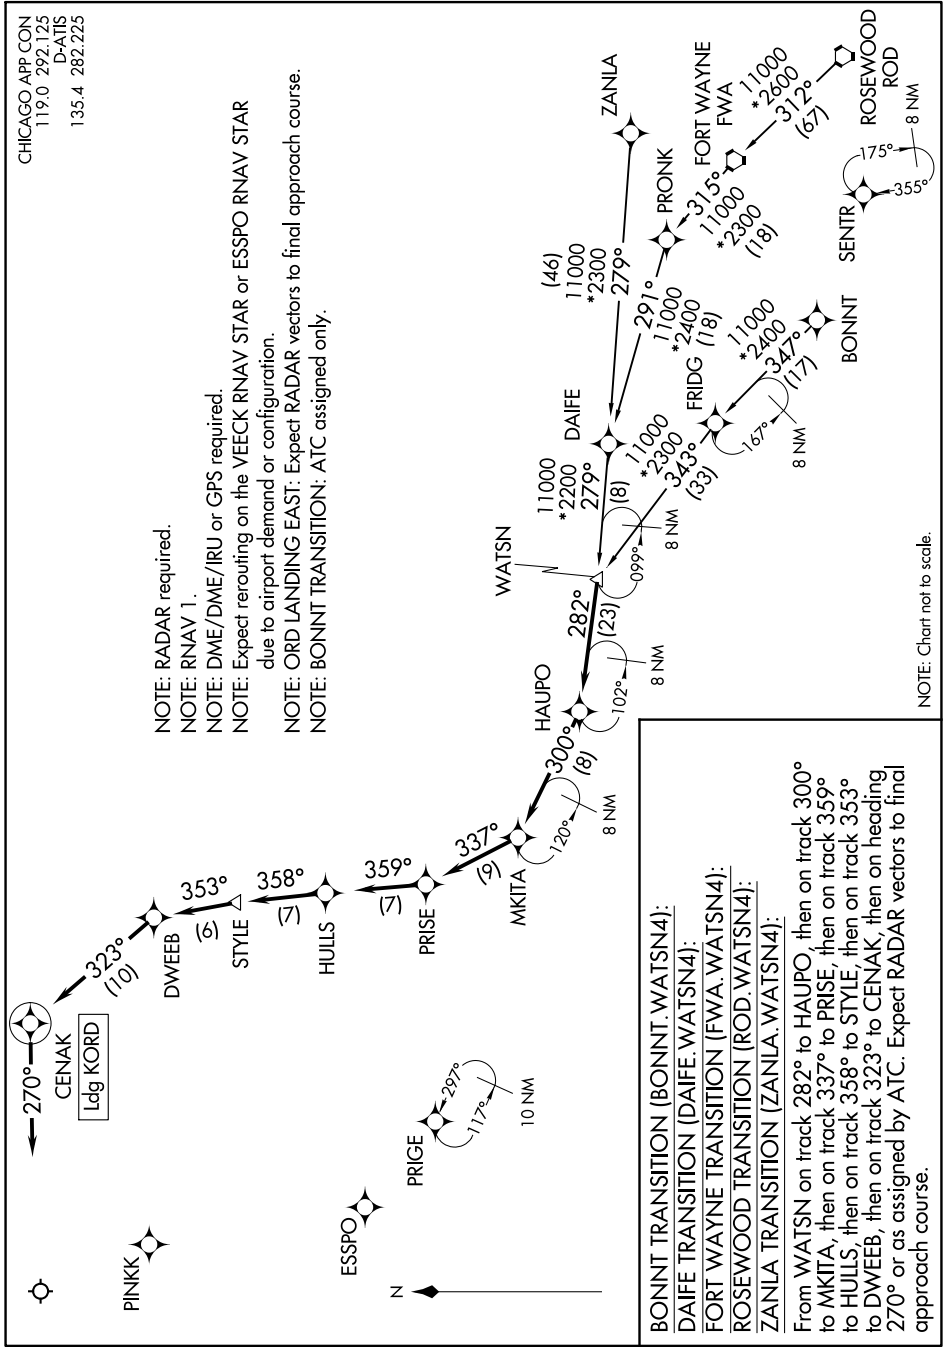

# WATSN FOUR ARRIVAL (RNAV)

CHICAGO APP CON  
119.0 292.125  
D-ATIS  
135.4 282.225

- NOTE: RADAR required.
- NOTE: RNAV 1.
- NOTE: DME/DME/IRU or GPS required.
- NOTE: Expect rerouting on the VEECK RNAV STAR or ESSPO RNAV STAR due to airport demand or configuration.
- NOTE: ORD LANDING EAST: Expect RADAR vectors to final approach course.
- NOTE: BONNT TRANSITION: ATC assigned only.

EC-3, 15 JUL 2021 to 12 AUG 2021

NOTE: Chart not to scale.

EC-3, 15 JUL 2021 to 12 AUG 2021

# WATSN FOUR ARRIVAL (RNAV)