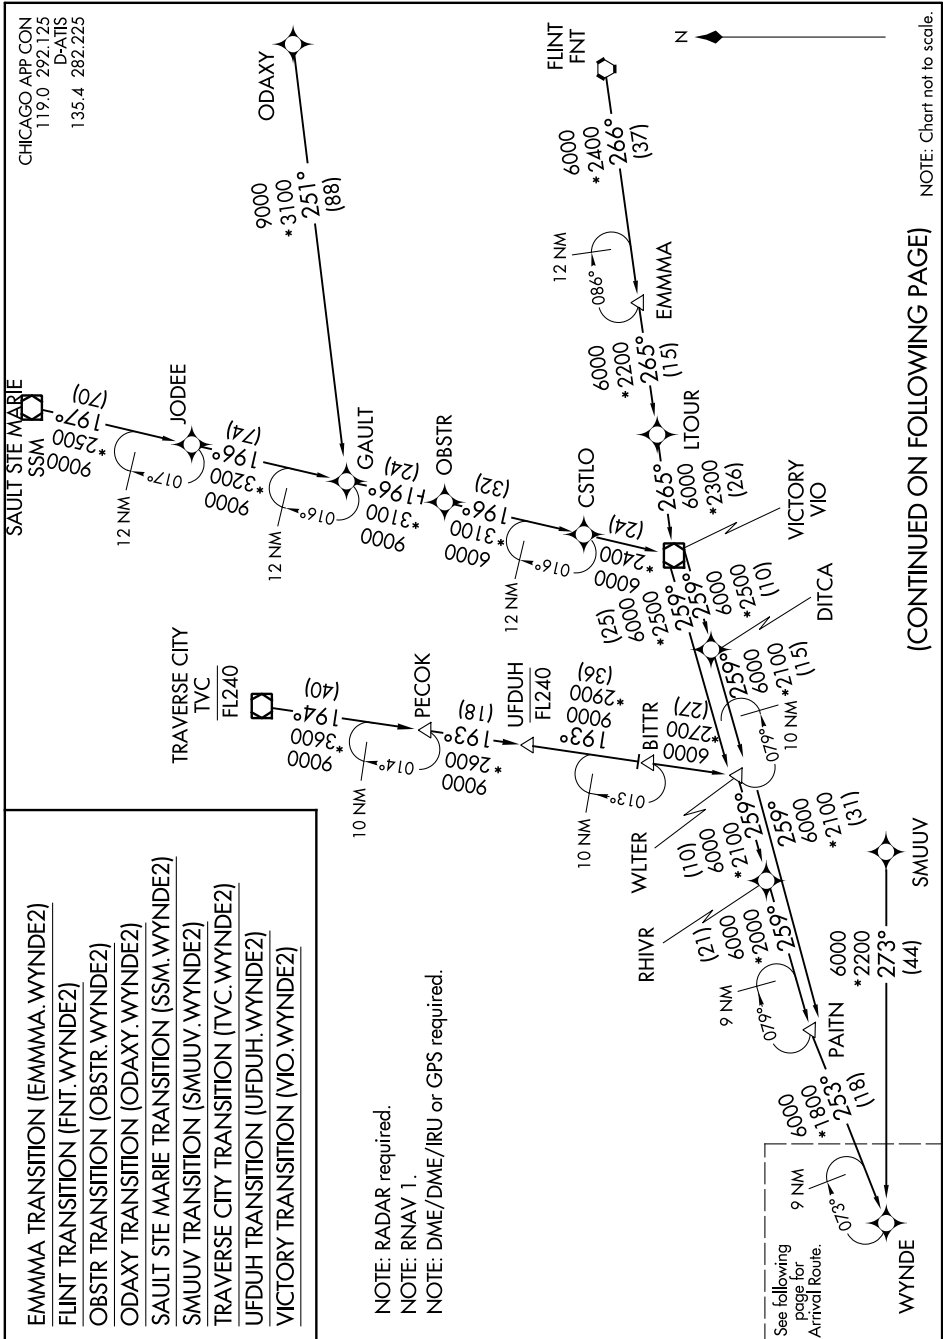

WYNDE TWO ARRIVAL (RNAV) Transition Routes

EC-3, 15 JUL 2021 to 12 AUG 2021

(CONTINUED ON FOLLOWING PAGE)

EC-3, 15 JUL 2021 to 12 AUG 2021

WYNDE TWO ARRIVAL (RNAV) Transition Routes