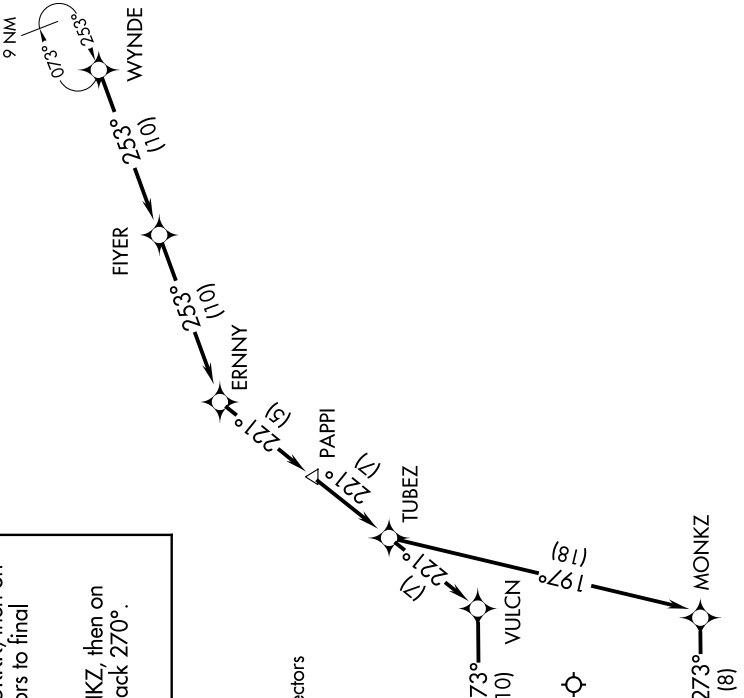

## ARRIVAL ROUTE DESCRIPTION

From WYNDE on track 253° to FIYER, then on track 253° to ERNINNY, then on track 221° to PAPP1, then on track 221° to TUBEZ.

LANDING RWYS 4L/R, 9L/C/R, 22L/R, 27L/C/R, 28L/C/R:

From TUBEZ on track 221° to VULCN, then on track 273° to KURKK, then on track 273° to BAMB, then on track 273°. Expect RADAR vectors to final approach course.

LANDING RWY 10L/C/R: From TUBEZ on track 197° to MONKZ, then on track 273° to JORJO, then on track 270° to POSSM, then on track 270°. Expect RADAR vectors to final approach course.

NOTE: RADAR required.

NOTE: RNAV 1.

NOTE: DME/DME/IRU or GPS required.

NOTE: ORD Landing West: Expect RADAR vectors to final approach course after PAPP1.

Ldg Rwy 4L/R, 9L/C/R,  
22L/R, 27L/C/R, 28L/C/R

Ldg Rwy 10L/C/R

NOTE: Chart not to scale.

CHICAGO APP CON  
119.0 292.125  
D-AIS  
135.4 282.225

EC-3, 15 JUL 2021 to 12 AUG 2021