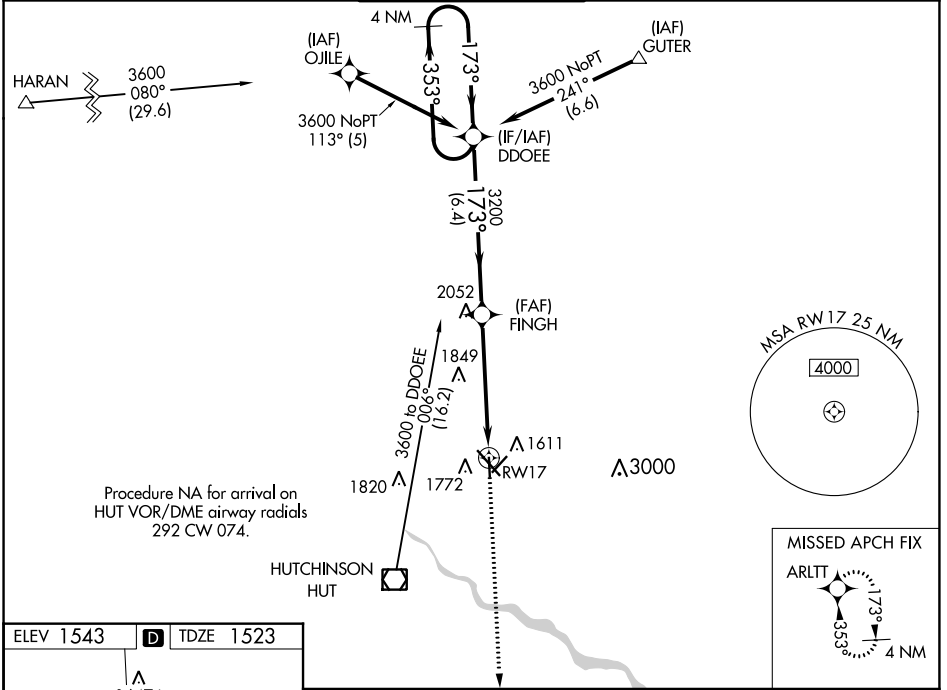

WAAS CH 81941 W17A	APP CRS 173°	Rwy Idg TDZE 1523 Apt Elev 1543	4012
--	------------------------	---	-------------

RNAV (GPS) RWY 17

HUTCHINSON RGNL (HUT)

<p>7 Circling to Rwy 22 NA at night. For uncompensated Baro-VNAV systems, LNAV/VNAV NA below -18°C (0°F) or above 54°C (130°F). DME/DME RNP-0.3 NA.</p>			<p>MISSED APPROACH: Climb to 3600 direct ARLTT and hold.</p>	
<p>ATIS 124.25</p>	<p>WICHITA APP CON 125.5 306.2</p>	<p>HUTCHINSON TOWER * 118.5 (CTAF) 363.0</p>	<p>GND CON 121.9</p>	<p>UNICOM 122.95</p>

CATEGORY	A	B	C	D
LPV DA	1889-1 366 (400-1)			NA
LNAV/VNAV DA	2078-1½ 555 (600-1½)			NA
LNAV MDA	2060-1	537 (600-1)	2060-1½ 537 (600-1½)	NA
C CIRCLING	2080-1	537 (600-1)	2200-1¾ 657 (700-1¾)	NA

NC-2, 15 JUL 2021 to 12 AUG 2021

NC-2, 15 JUL 2021 to 12 AUG 2021