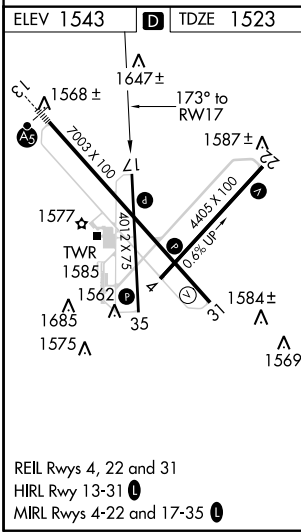

WAAS CH 81941 W17A	APP CRS 173°	Rwy Idg TDZE 1523 Apt Elev 1543	4012
--	------------------------	---	-------------

RNAV (GPS) RWY 17

HUTCHINSON RGNL (HUT)

<p>7 Circling to Rwy 22 NA at night. For uncompensated Baro-VNAV systems, LNAV/VNAV NA below -18°C (0°F) or above 54°C (130°F). DME/DME RNP-0.3 NA.</p>			<p>MISSED APPROACH: Climb to 3600 direct ARLTT and hold.</p>	
<p>ATIS 124.25</p>	<p>WICHITA APP CON 125.5 306.2</p>	<p>HUTCHINSON TOWER * 118.5 (CTAF) 363.0</p>	<p>GND CON 121.9</p>	<p>UNICOM 122.95</p>

CATEGORY	A	B	C	D
LPV DA	1889-1 366 (400-1)			NA
LNAV/VNAV DA	2078-1½ 555 (600-1½)			NA
LNAV MDA	2060-1	537 (600-1)	2060-1½ 537 (600-1½)	NA
C CIRCLING	2080-1	537 (600-1)	2200-1¾ 657 (700-1¾)	NA

NC-2, 15 JUL 2021 to 12 AUG 2021