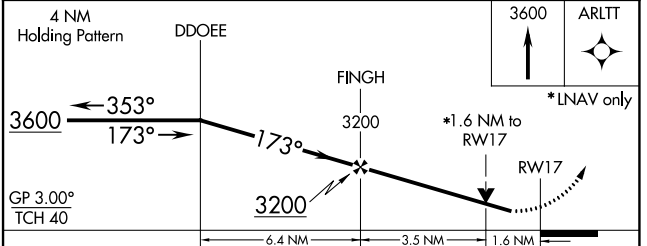

WAAS CH 81941 W17A	APP CRS 173°	Rwy Idg TDZE 1523 Apt Elev 1543	4012
--	------------------------	---	-------------

RNAV (GPS) RWY 17

HUTCHINSON RGNL (HUT)

<p>7 Circling to Rwy 22 NA at night. For uncompensated Baro-VNAV systems, LNAV/VNAV NA below -18°C (0°F) or above 54°C (130°F). DME/DME RNP-0.3 NA.</p>			<p>MISSED APPROACH: Climb to 3600 direct ARLTT and hold.</p>	
<p>ATIS 124.25</p>	<p>WICHITA APP CON 125.5 306.2</p>	<p>HUTCHINSON TOWER * 118.5 (CTAF) 363.0</p>	<p>GND CON 121.9</p>	<p>UNICOM 122.95</p>

CATEGORY	A	B	C	D
LPV DA	1889-1 366 (400-1)			NA
LNAV/VNAV DA	2078-1½ 555 (600-1½)			NA
LNAV MDA	2060-1	537 (600-1)	2060-1½ 537 (600-1½)	NA
C CIRCLING	2080-1	537 (600-1)	2200-1¾ 657 (700-1¾)	NA

NC-2, 15 JUL 2021 to 12 AUG 2021