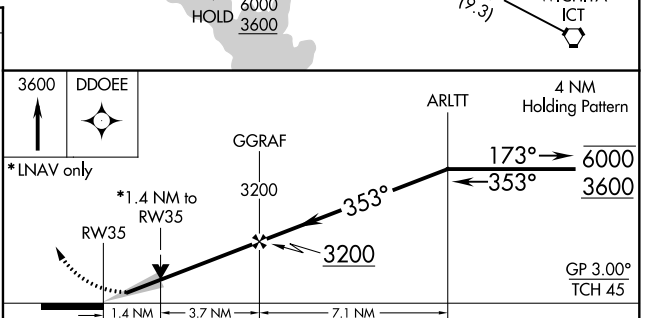

WAAS CH 65741 W35A	APP CRS 353°	Rwy Idg TDZE Apt Elev	4012 1521 1543
--	------------------------	-----------------------------	---

RNAV (GPS) RWY 35

HUTCHINSON RGNL (HUT)

RNP APCH. MISSED APPROACH: Climb to 3600 direct DDOEE and hold.

For uncompensated Baro-VNAV systems, LNAV/VNAV NA below -18°C or above 54°C.

ATIS 124.25	WICHITA APP CON 125.5 306.2	HUTCHINSON TOWER * 118.5 (CTAF) 363.0	GND CON 121.9	UNICOM 122.95
-----------------------	---------------------------------------	---	-------------------------	-------------------------