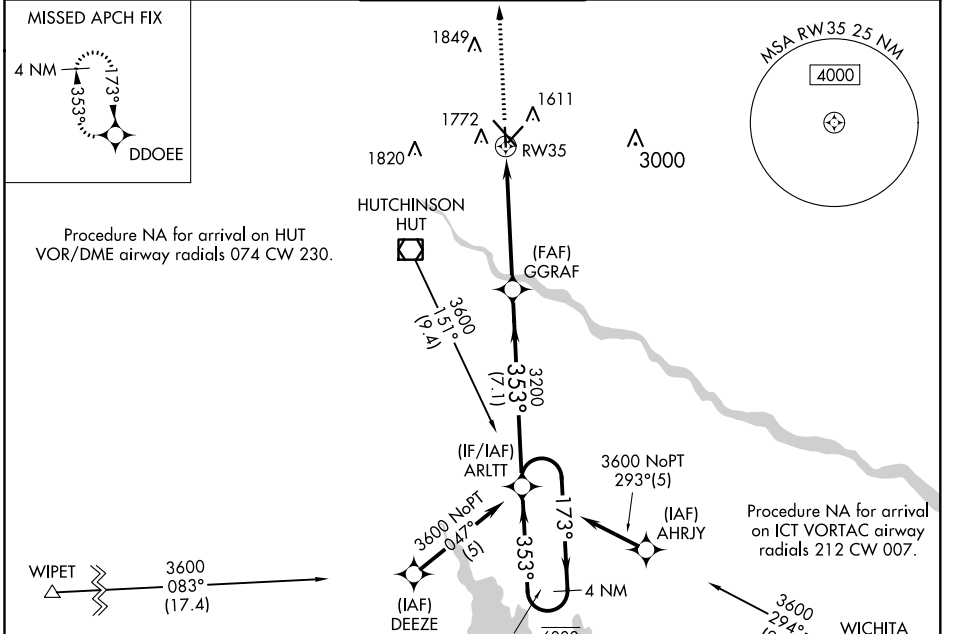

WAAS CH 65741 W35A	APP CRS 353°	Rwy Idg TDZE Apt Elev	4012 1521 1543
--	------------------------	-----------------------------	---

RNAV (GPS) RWY 35

HUTCHINSON RGNL (HUT)

RNP APCH. MISSED APPROACH: Climb to 3600 direct DDOEE and hold.

For uncompensated Baro-VNAV systems, LNAV/VNAV NA below -18°C or above 54°C.

ATIS 124.25	WICHITA APP CON 125.5 306.2	HUTCHINSON TOWER * 118.5 (CTAF) 363.0	GND CON 121.9	UNICOM 122.95
-----------------------	---------------------------------------	---	-------------------------	-------------------------

CATEGORY	A	B	C	D
LPV DA	1721-1		200 (200-1)	NA
LNAV/VNAV DA	1887-1		366 (400-1)	NA
LNAV MDA	2000-1	479 (500-1)	2000-1 $\frac{3}{8}$ 479 (500-1 $\frac{3}{8}$)	NA
C CIRCLING	2080-1	537 (600-1)	2200-1 $\frac{3}{4}$ 657 (700-1 $\frac{3}{4}$)	NA

NC-2, 15 JUL 2021 to 12 AUG 2021

NC-2, 15 JUL 2021 to 12 AUG 2021