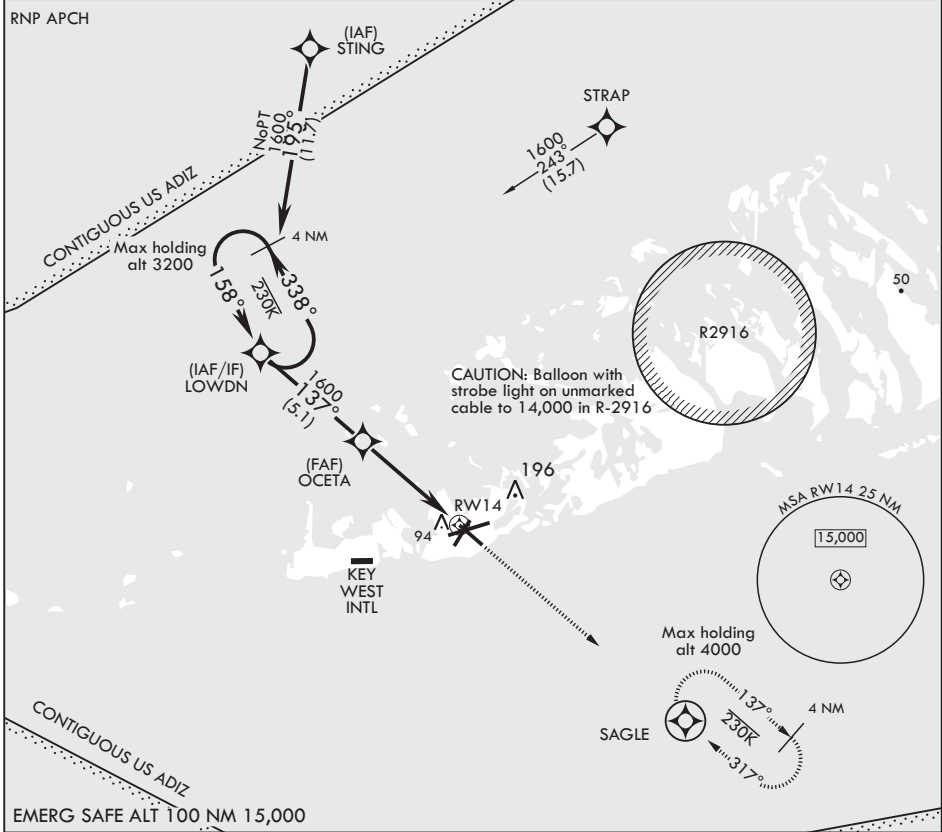

KEY WEST, FLORIDA

RNAV (GPS) RWY 14

APCH CRS 137°	Rwy Idg 7001
	TDZE 4
	Arprt Elev 6

AL-214 (USN) KEY WEST NAS (BOCA CHICA FLD) (KNQX)

▽ MISSED APPROACH: Climb to 1600 direct SAGLE and hold.

ATIS* 307.025	APP CON 124.025 313.7	NAVY KEY WEST TOWER* 118.575 340.25	GND CON 121.7 336.45	CLNC DEL 121.2 357.4	ASR/PAR
------------------	--------------------------	--	-------------------------	-------------------------	---------

EMERG SAFE ALT 100 NM 15,000

CATEGORY	A	B	C	D
LNVA MDA	420-1 416 (500-1)	420-1½ 416 (500-1½)	500-1 416 (500-1)	500-1½ 416 (500-1½)
C CIRCLING	460-1 454 (500-1)	500-1 494 (500-1)	500-1½ 494 (500-1½)	560-2 554 (600-2)

HIRL all Rwys

KEY WEST, FLORIDA 24°34'N - 81°41'W KEY WEST NAS (BOCA CHICA FLD) (KNQX)

Amdt 1 21MAY20

RNAV (GPS) RWY 14

SE-3, 15 JUL 2021 to 12 AUG 2021

SE-3, 15 JUL 2021 to 12 AUG 2021