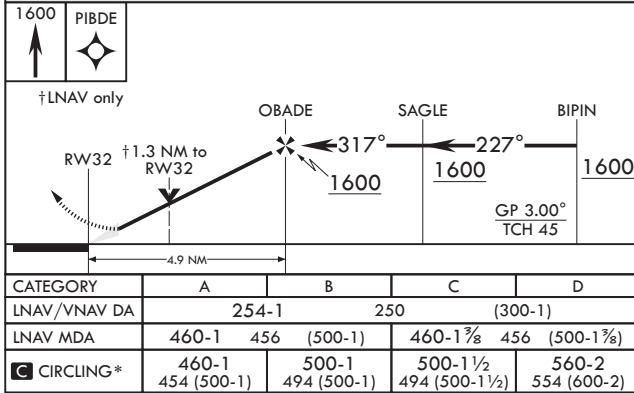

KEY WEST, FLORIDA

RNAV (GPS) RWY 32

APCH CRS 317°	Rwy Idg 7001
	TDZE 4
	Arpt Elev 6

AL-214 (USN) KEY WEST NAS (BOCA CHICA FLD) (KNQX)

V * When runways 14, 22 VGSi inop, circling to runways 14, 22 not authorized at night. MISSED APPROACH: (Do not exceed 230 KIAS until PIBDE.) Climb to 1600 direct PIBDE, track 277° to SKIPP and hold, continue climb-in-hold to 1600.

ATIS* 307.025	APP CON 124.025 313.7	NAVY KEY WEST TOWER* 118.575 340.25	GND CON 121.7 336.45	CLNC DEL 121.2 357.4	ASR/PAR
------------------	--------------------------	--	-------------------------	-------------------------	---------

KEY WEST, FLORIDA
Amdt 1 21MAY20

24°34'N - 81°41'W

KEY WEST NAS (BOCA CHICA FLD) (KNQX)

RNAV (GPS) RWY 32

SE-3, 15 JUL 2021 to 12 AUG 2021

SE-3, 15 JUL 2021 to 12 AUG 2021