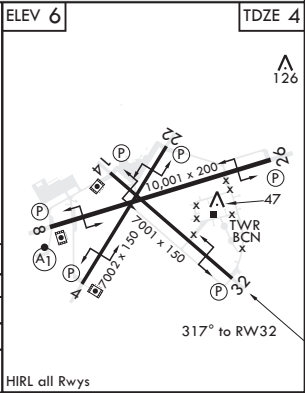

KEY WEST, FLORIDA

RNAV (GPS) RWY 32

APCH CRS 317°	Rwy Idg 7001
	TDZE 4
	Arpt Elev 6

AL-214 (USN) KEY WEST NAS (BOCA CHICA FLD) (KNQX)

V * When runways 14, 22 VGSi inop, circling to runways 14, 22 not authorized at night. MISSED APPROACH: (Do not exceed 230 KIAS until PIBDE.) Climb to 1600 direct PIBDE, track 277° to SKIPP and hold, continue climb-in-hold to 1600.

ATIS* 307.025	APP CON 124.025 313.7	NAVY KEY WEST TOWER* 118.575 340.25	GND CON 121.7 336.45	CLNC DEL 121.2 357.4	ASR/PAR
------------------	--------------------------	--	-------------------------	-------------------------	---------

KEY WEST, FLORIDA
Amdt 1 21MAY20

24°34'N - 81°41'W

KEY WEST NAS (BOCA CHICA FLD) (KNQX)

RNAV (GPS) RWY 32

SE-3, 15 JUL 2021 to 12 AUG 2021

SE-3, 15 JUL 2021 to 12 AUG 2021