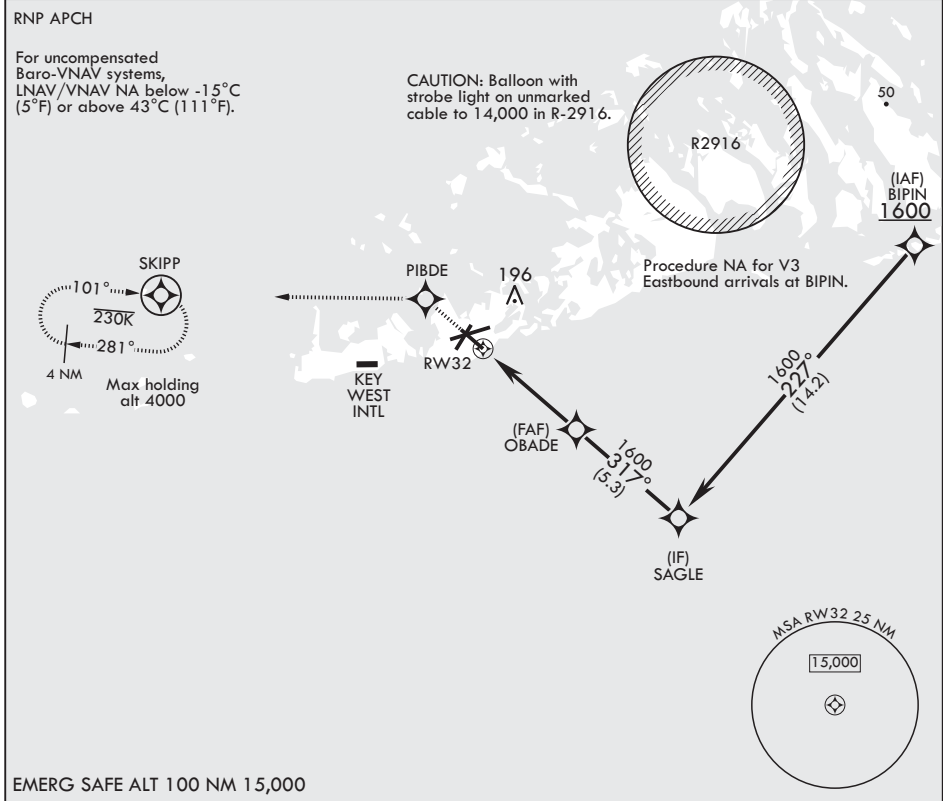

KEY WEST, FLORIDA

RNAV (GPS) RWY 32

APCH CRS 317°	Rwy Idg 7001
	TDZE 4
	Arpt Elev 6

AL-214 (USN) KEY WEST NAS (BOCA CHICA FLD) (KNQX)

V * When runways 14, 22 VGSi inop, circling to runways 14, 22 not authorized at night. MISSED APPROACH: (Do not exceed 230 KIAS until PIBDE.) Climb to 1600 direct PIBDE, track 277° to SKIPP and hold, continue climb-in-hold to 1600.

ATIS* 307.025	APP CON 124.025 313.7	NAVY KEY WEST TOWER* 118.575 340.25	GND CON 121.7 336.45	CLNC DEL 121.2 357.4	ASR/PAR
------------------	--------------------------	--	-------------------------	-------------------------	---------

KEY WEST, FLORIDA
Amdt 1 21MAY20

24°34'N - 81°41'W

KEY WEST NAS (BOCA CHICA FLD) (KNQX)

RNAV (GPS) RWY 32

SE-3, 15 JUL 2021 to 12 AUG 2021

SE-3, 15 JUL 2021 to 12 AUG 2021