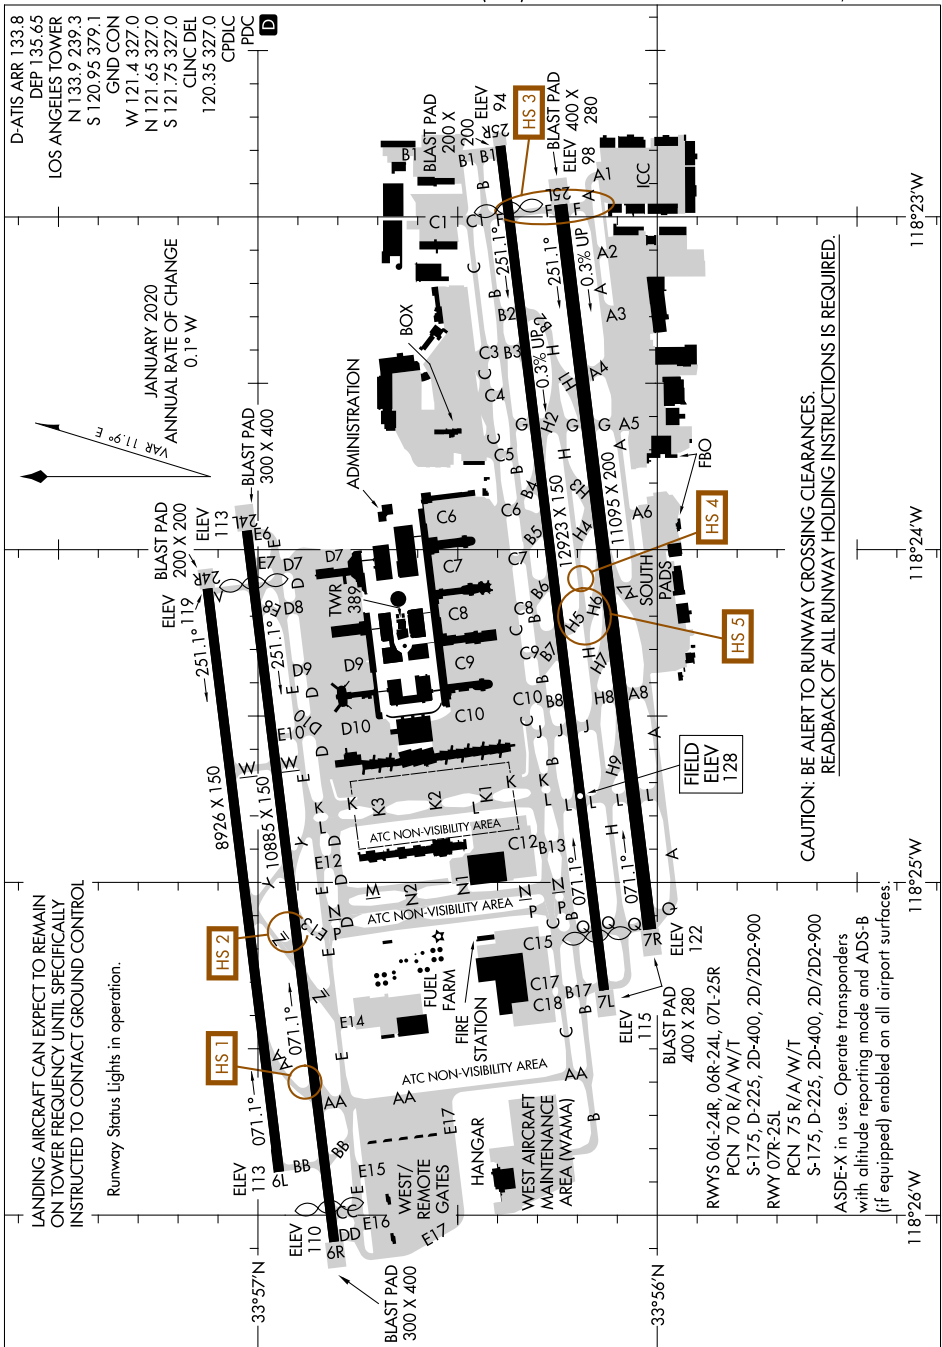

# AIRPORT DIAGRAM

AL-237 (FAA)

LOS ANGELES INTL (LAX)  
LOS ANGELES, CALIFORNIA

SW-3, 15 JUL 2021 to 12 AUG 2021

SW-3, 15 JUL 2021 to 12 AUG 2021

# AIRPORT DIAGRAM

LOS ANGELES, CALIFORNIA  
LOS ANGELES INTL (LAX)