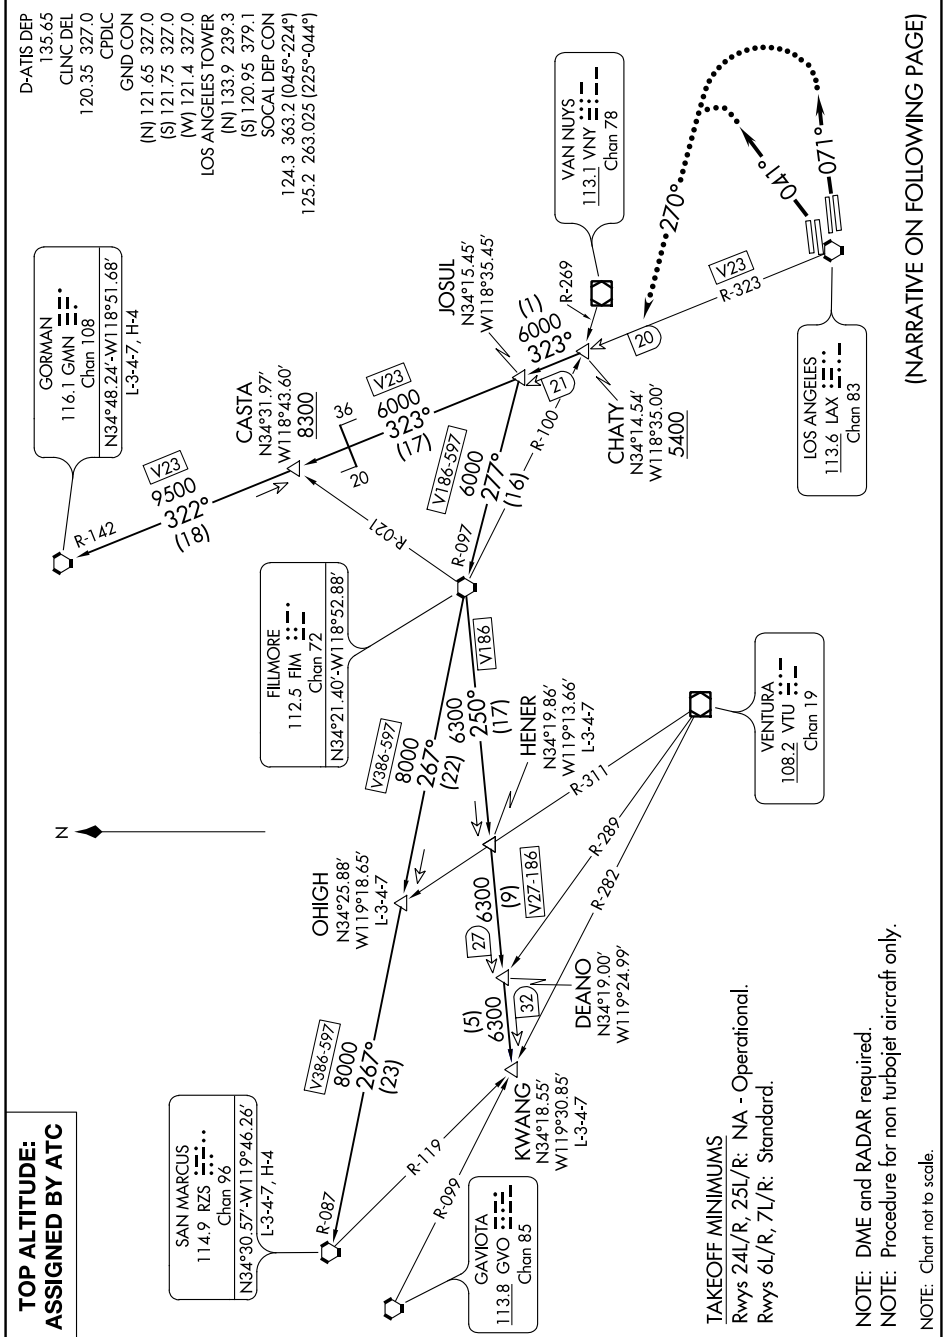

(CHATY5.CHATY) 17229
CHATY FIVE DEPARTURE

AL-237 (FAA)

LOS ANGELES INTL (LAX)
 LOS ANGELES, CALIFORNIA

SW-3, 15 JUL 2021 to 12 AUG 2021

TOP ALTITUDE ASSIGNED BY ATC

TAKEOFF MINIMUMS

Rwys 24L/R, 25L/R: NA - Operational.
 Rwys 6L/R, 7L/R: Standard.

NOTE: DME and RADAR required.
NOTE: Procedure for non turbojet aircraft only.
NOTE: Chart not to scale.

(NARRATIVE ON FOLLOWING PAGE)

(CHATY5.CHATY) 27APR17
CHATY FIVE DEPARTURE

LOS ANGELES, CALIFORNIA
 LOS ANGELES INTL (LAX)

SW-3, 15 JUL 2021 to 12 AUG 2021