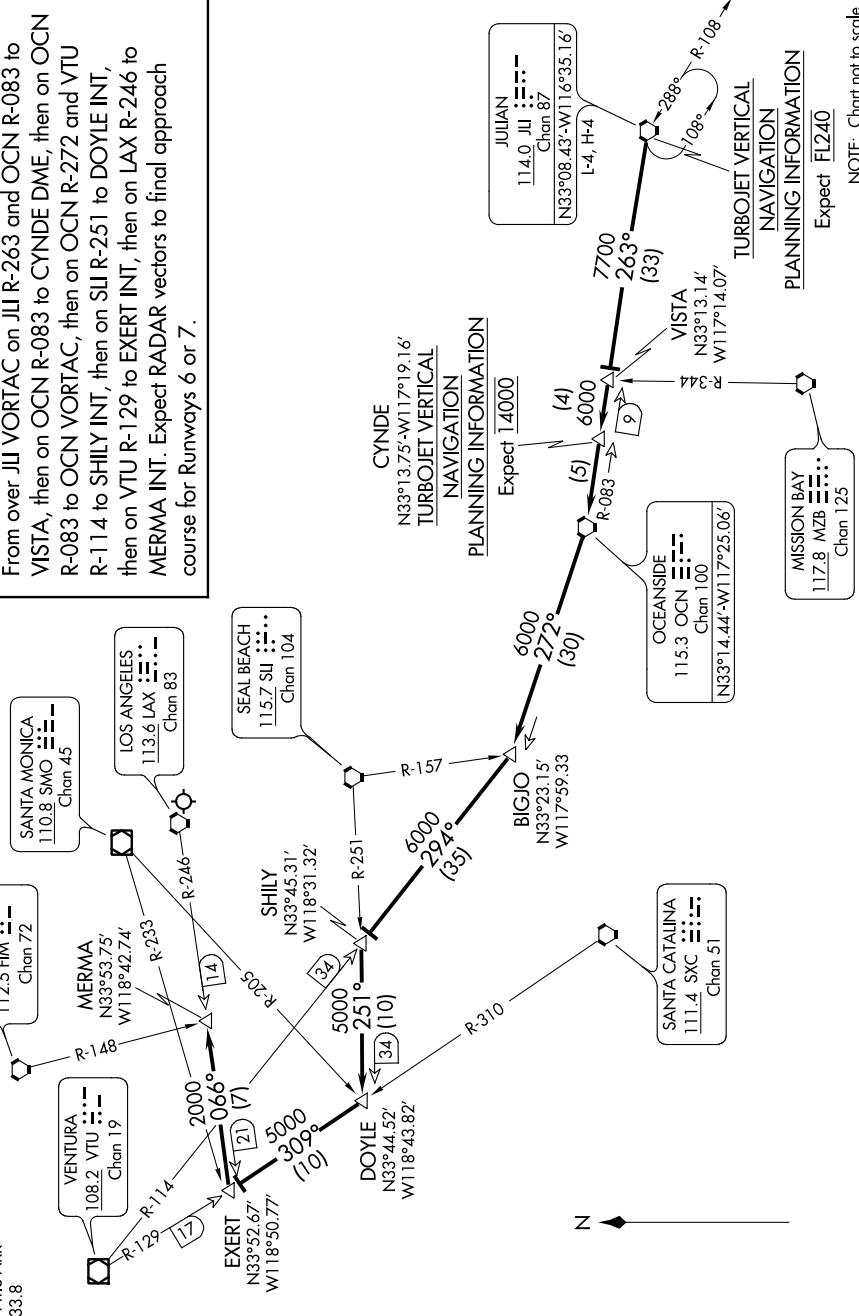

OCEAN THREE ARRIVAL

AL-237 (FAA)

LOS ANGELES INTL (LAX)
LOS ANGELES, CALIFORNIA

SW-3, 15 JUL 2021 to 12 AUG 2021

ARRIVAL ROUTE DESCRIPTION

From over JLI VORTAC on JLI R-263 and OCN R-083 to VISTA, then on OCN R-083 to CYNDE DME, then on OCN R-083 to OCN VORTAC, then on OCN R-272 and VTU R-114 to SHILY INT, then on SLI R-251 to DOYLE INT, then on VTU R-129 to EXERT INT, then on LAX R-246 to MERMA INT. Expect RADAR vectors to final approach course for Runways 6 or 7.

SOCAL APP CON
128.1 281.4
D-ATIS ARR
133.8

FILLMORE
112.5 FM
Chan 72

VENTURA
108.2 VTU
Chan 19

SANTA MONICA
110.8 SMO
Chan 45

MERMA
N33°53.75'
W118°42.74'

LOS ANGELES
113.6 LAX
Chan 83

SEAL BEACH
115.7 SLI
Chan 104

SHILY
N33°45.31'
W118°31.32'

BIGJO
N33°23.15'
W117°59.33

SANTA CATALINA
111.4 SXC
Chan 51

CYNDE
N33°13.75'-W117°19.16'

OCEANSIDE
115.3 OCN
Chan 100

JULIAN
114.0 JLI
Chan 87

MISSION BAY
117.8 MZB
Chan 125

TURBOJET VERTICAL
NAVIGATION
PLANNING INFORMATION
Expect FL240

NOTE: Chart not to scale.

OCEAN THREE ARRIVAL

LOS ANGELES, CALIFORNIA
LOS ANGELES INTL (LAX)

SW-3, 15 JUL 2021 to 12 AUG 2021