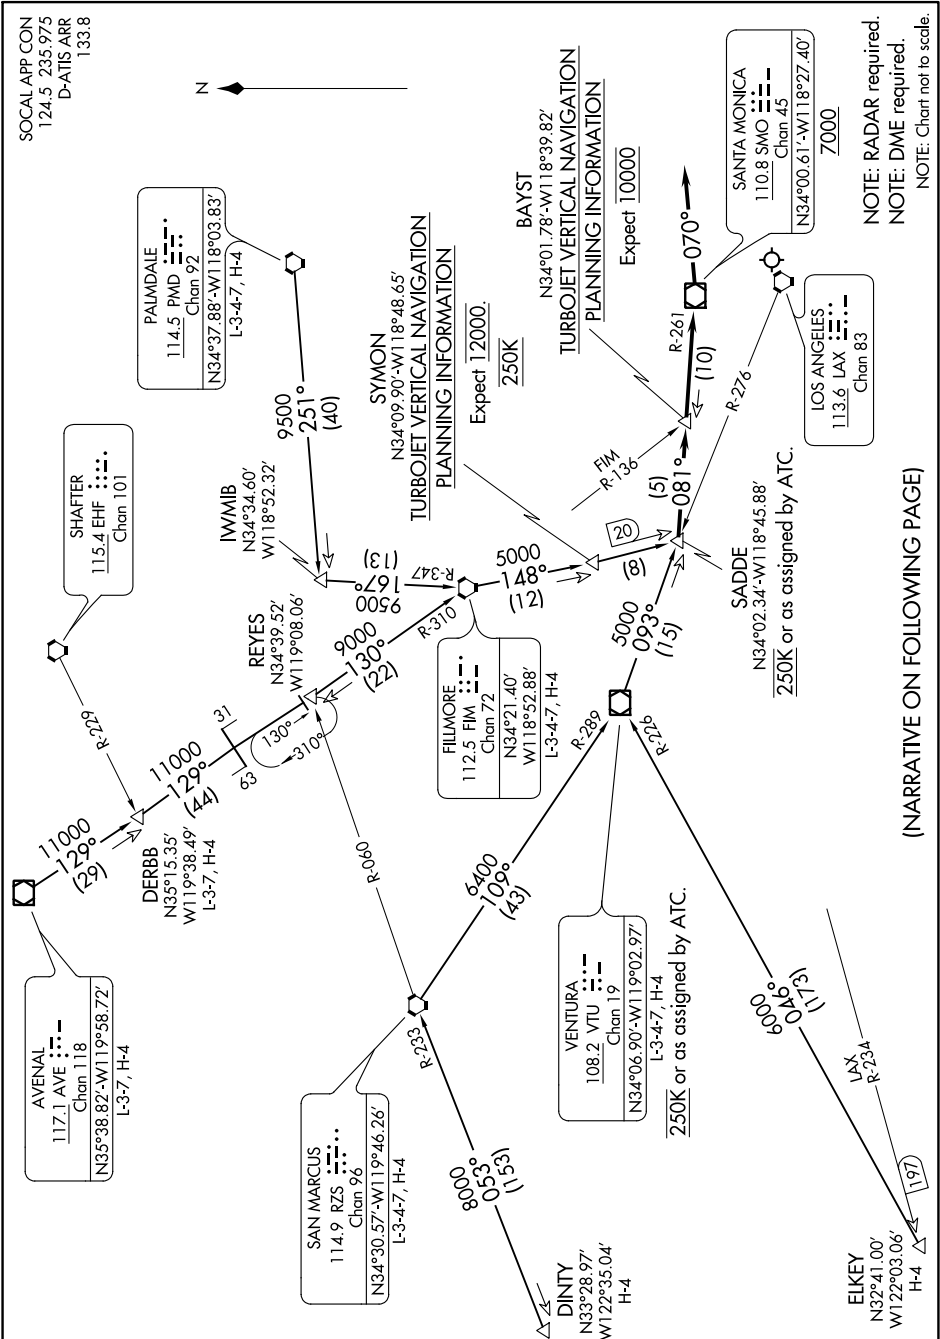

SADDE EIGHT ARRIVAL

AL-237 (FAA)

LOS ANGELES INTL (LAX)

LOS ANGELES, CALIFORNIA

SW-3, 15 JUL 2021 to 12 AUG 2021

(NARRATIVE ON FOLLOWING PAGE)

SW-3, 15 JUL 2021 to 12 AUG 2021

SADDE EIGHT ARRIVAL

LOS ANGELES, CALIFORNIA

LOS ANGELES INTL (LAX)