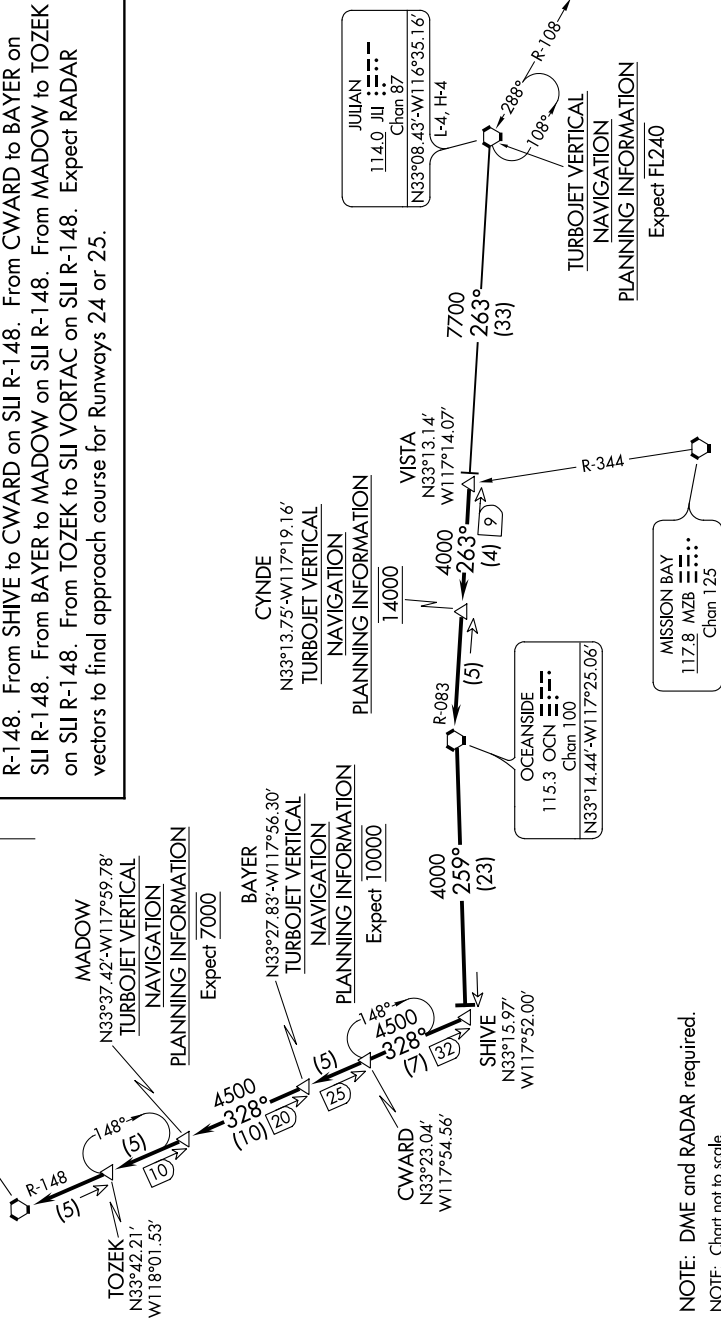

VISTA THREE ARRIVAL

AL-237 (FAA)

LOS ANGELES INTL (LAX)
LOS ANGELES, CALIFORNIA

SW-3, 15 JUL 2021 to 12 AUG 2021

SOCAL APP CON
128.1 281.4
D-ATIS ARR
133.8

SEAL BEACH
115.7 SU
Chan 104
N33°47.00'-W118°03.29'

ARRIVAL ROUTE DESCRIPTION
JULIAN TRANSITION (JLI.VISTA3): From over JLI VORTAC on JLI R-263 and OCN R-083 to VISTA. Thence, . . .
. . . from VISTA to CYNDE on OCN R-083. From CYNDE to OCN VORTAC on OCN R-083. From OCN VORTAC to SHIVE on OCN R-259 and SLI R-148. From SHIVE to CWARD on SLI R-148. From CWARD to BAYER on SLI R-148. From BAYER to MADOW on SLI R-148. From MADOW to TOZEK on SLI R-148. From TOZEK to SLI VORTAC on SLI R-148. Expect RADAR vectors to final approach course for Runways 24 or 25.

VISTA THREE ARRIVAL

LOS ANGELES, CALIFORNIA
LOS ANGELES INTL (LAX)

SW-3, 15 JUL 2021 to 12 AUG 2021