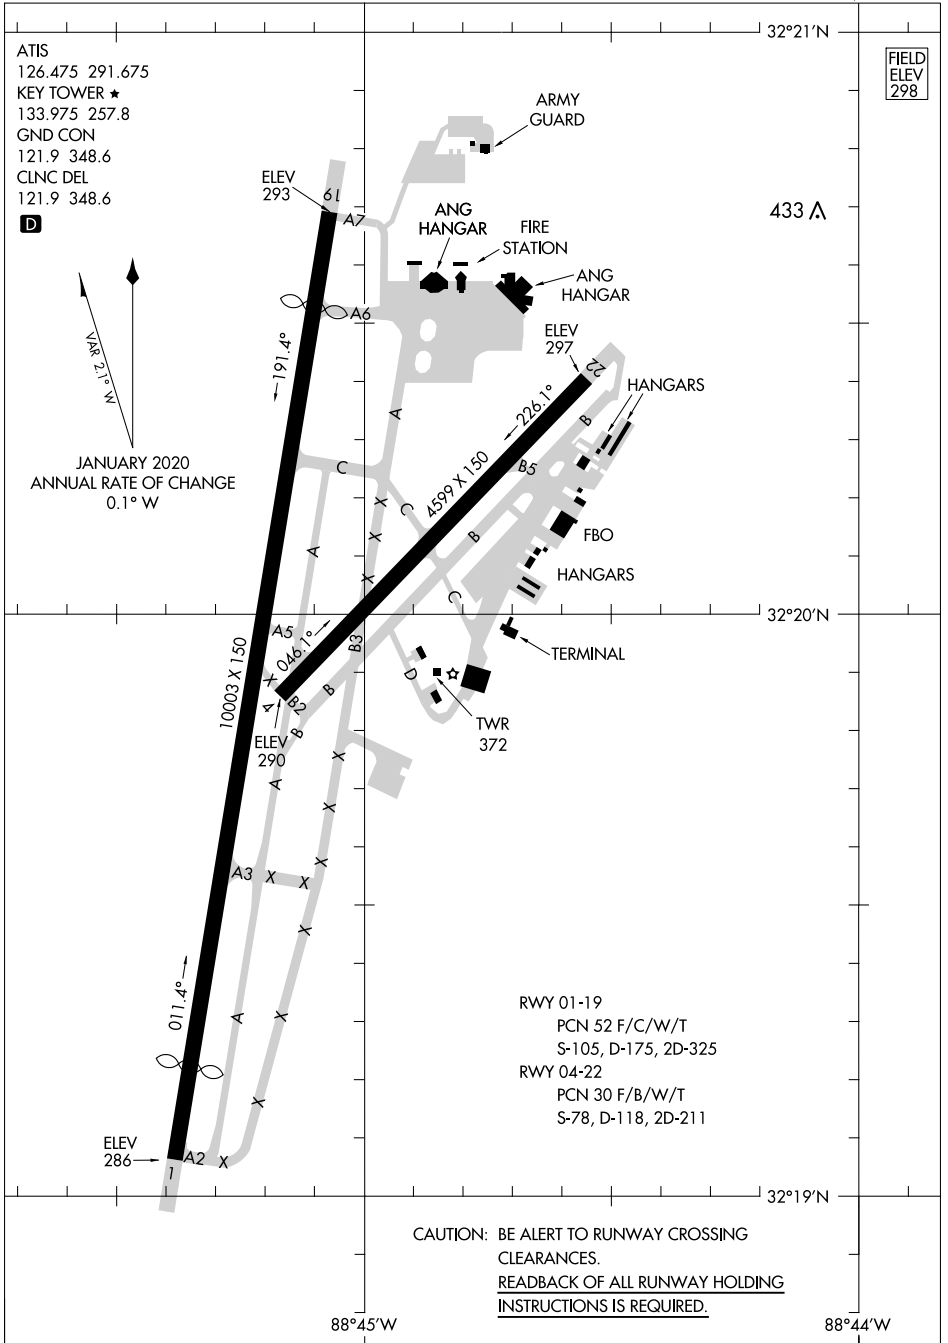

21112

AIRPORT DIAGRAM

AL-254 (FAA)

KEY FLD (MEI)
MERIDIAN, MISSISSIPPI

SC-4, 15 JUL 2021 to 12 AUG 2021

SC-4, 15 JUL 2021 to 12 AUG 2021

AIRPORT DIAGRAM

21112

MERIDIAN, MISSISSIPPI
KEY FLD (MEI)