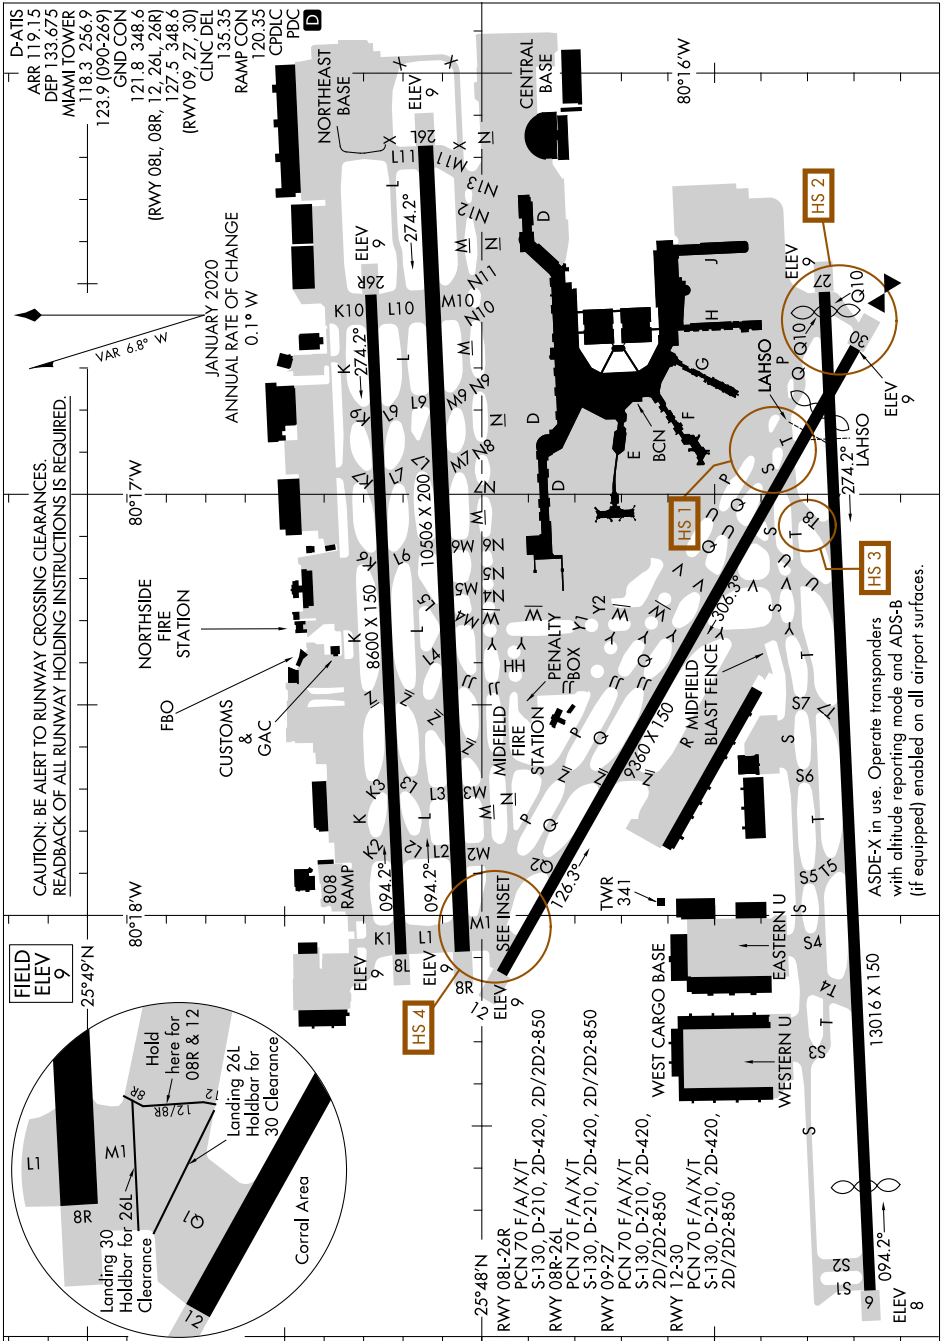

AIRPORT DIAGRAM

MIAMI INTL (MIA)
MIAMI, FLORIDA

AL-257 (FAA)

SE-3, 15 JUL 2021 to 12 AUG 2021

SE-3, 15 JUL 2021 to 12 AUG 2021

AIRPORT DIAGRAM

MIAMI, FLORIDA
MIAMI INTL (MIA)

ASDEX in use. Operate transponders with altitude reporting mode and ADS-B (if equipped) enabled on all airport surfaces.