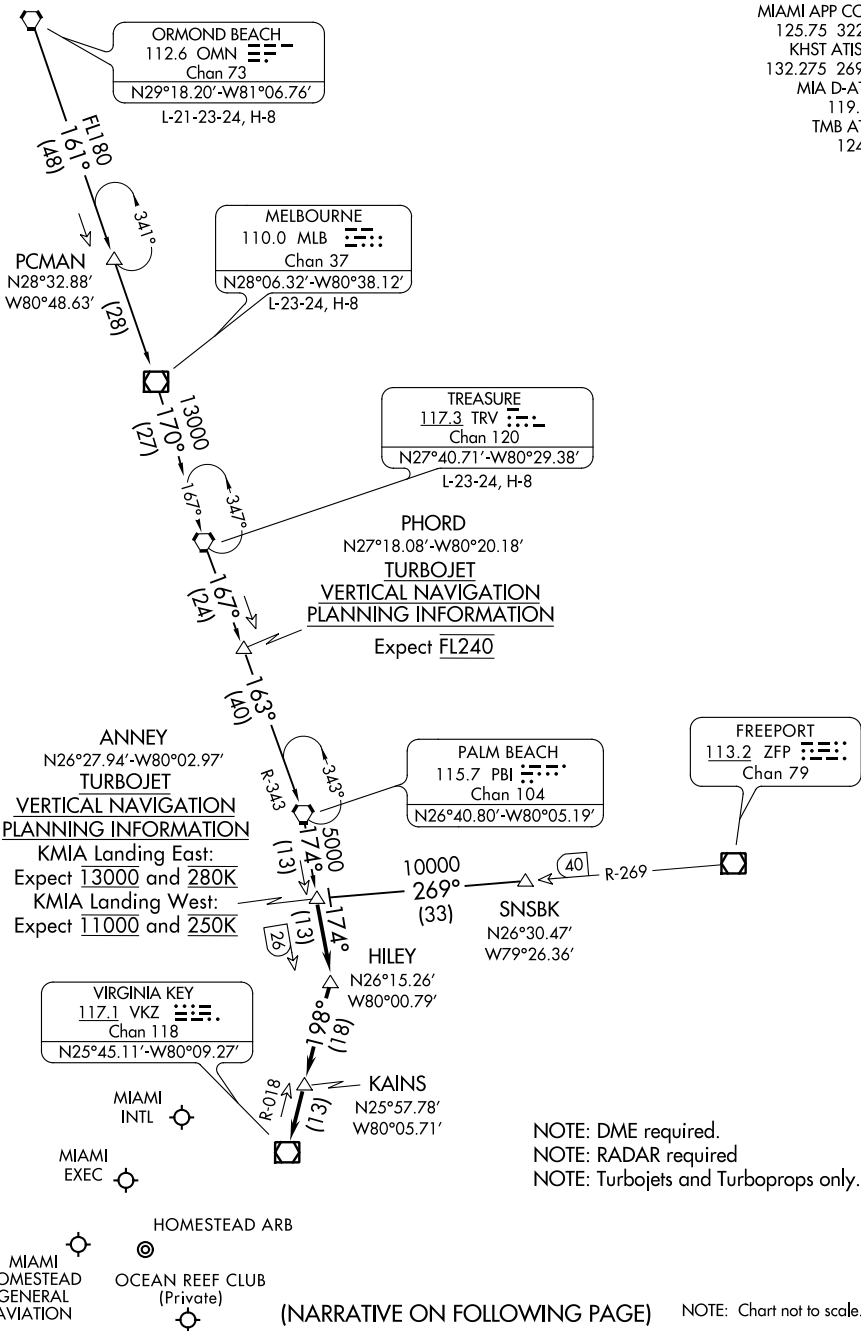

ANNEY FOUR ARRIVAL

MIAMI, FLORIDA

MIAMI APP CON
 125.75 322.3
 KHST ATIS ★
 132.275 269.9
 MIA D-ATIS
 119.15
 TMB ATIS
 124.0

SE-3, 15 JUL 2021 to 12 AUG 2021

SE-3, 15 JUL 2021 to 12 AUG 2021

(NARRATIVE ON FOLLOWING PAGE)

NOTE: Chart not to scale.

ANNEY FOUR ARRIVAL

MIAMI, FLORIDA