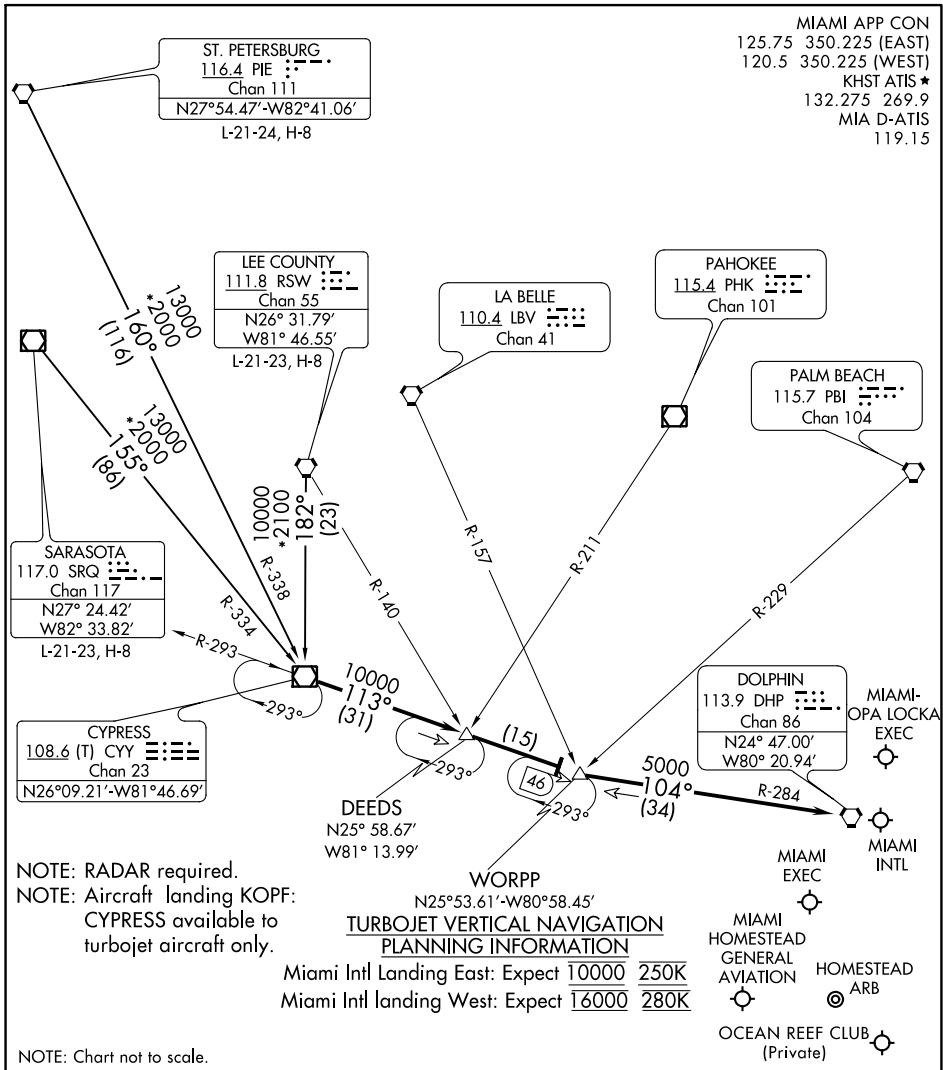

CYPRESS ONE ARRIVAL

MIAMI, FLORIDA

SE-3, 15 JUL 2021 to 12 AUG 2021

SE-3, 15 JUL 2021 to 12 AUG 2021

LEE COUNTY TRANSITION (RSW.CYY1): From over RSW VORTAC on RSW R-182 to CYY VOR/DME. Thence. . . .

ST PETERSBURG TRANSITION (PIE.CYY1): From over PIE VORTAC on PIE R-160 and CYY R-338 to CYY VOR/DME. Thence. . . .

SARASOTA TRANSITION (SRQ.CYY1): From over SRQ VOR/DME on SRQ R-155 and CYY R-334 to CYY VOR/DME. Thence. . . .

. . . .From over CYY VOR/DME on CYY R-113 to WORPP, then on DHP R-284 to DHP VORTAC. Expect RADAR vectors to final approach course.

CYPRESS ONE ARRIVAL

MIAMI, FLORIDA