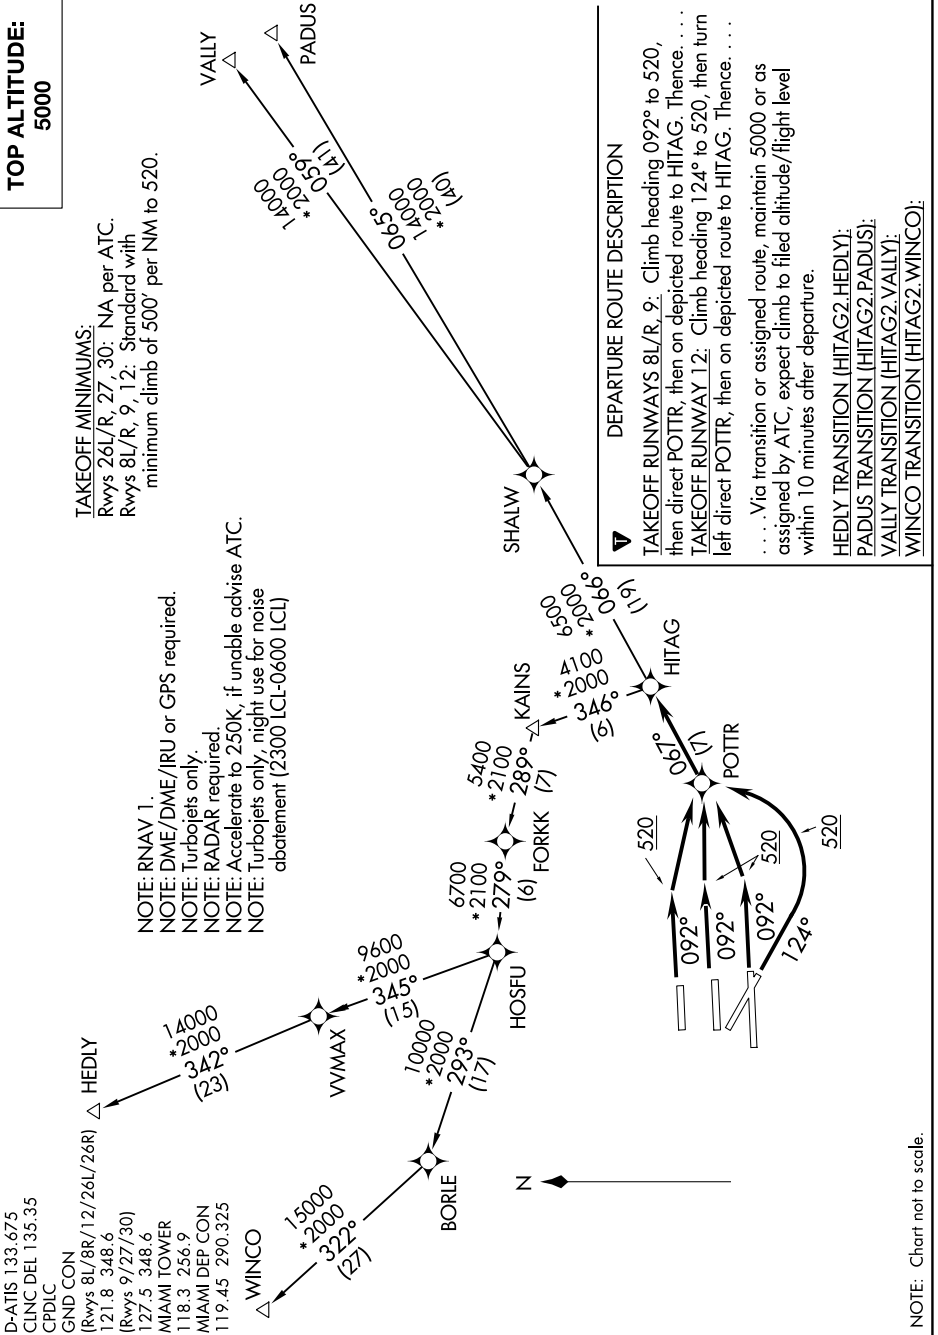

# HITAG TWO DEPARTURE (RNAV)

SE-3, 15 JUL 2021 to 12 AUG 2021

D-ATIS 133.675  
 CLNC DEL 135.35  
 CPDIC  
 GND CON  
 (Rwys 8L/8R/12/26L/26R)  
 121.8 348.6  
 (Rwys 9/27/30)  
 127.5 348.6  
 MIAMI TOWER  
 118.3 256.9  
 MIAMI DEP CON  
 119.45 290.325

# HITAG TWO DEPARTURE (RNAV)

(HITAG2.HITAG) 30APR15

NOTE: Chart not to scale.

SE-3, 15 JUL 2021 to 12 AUG 2021