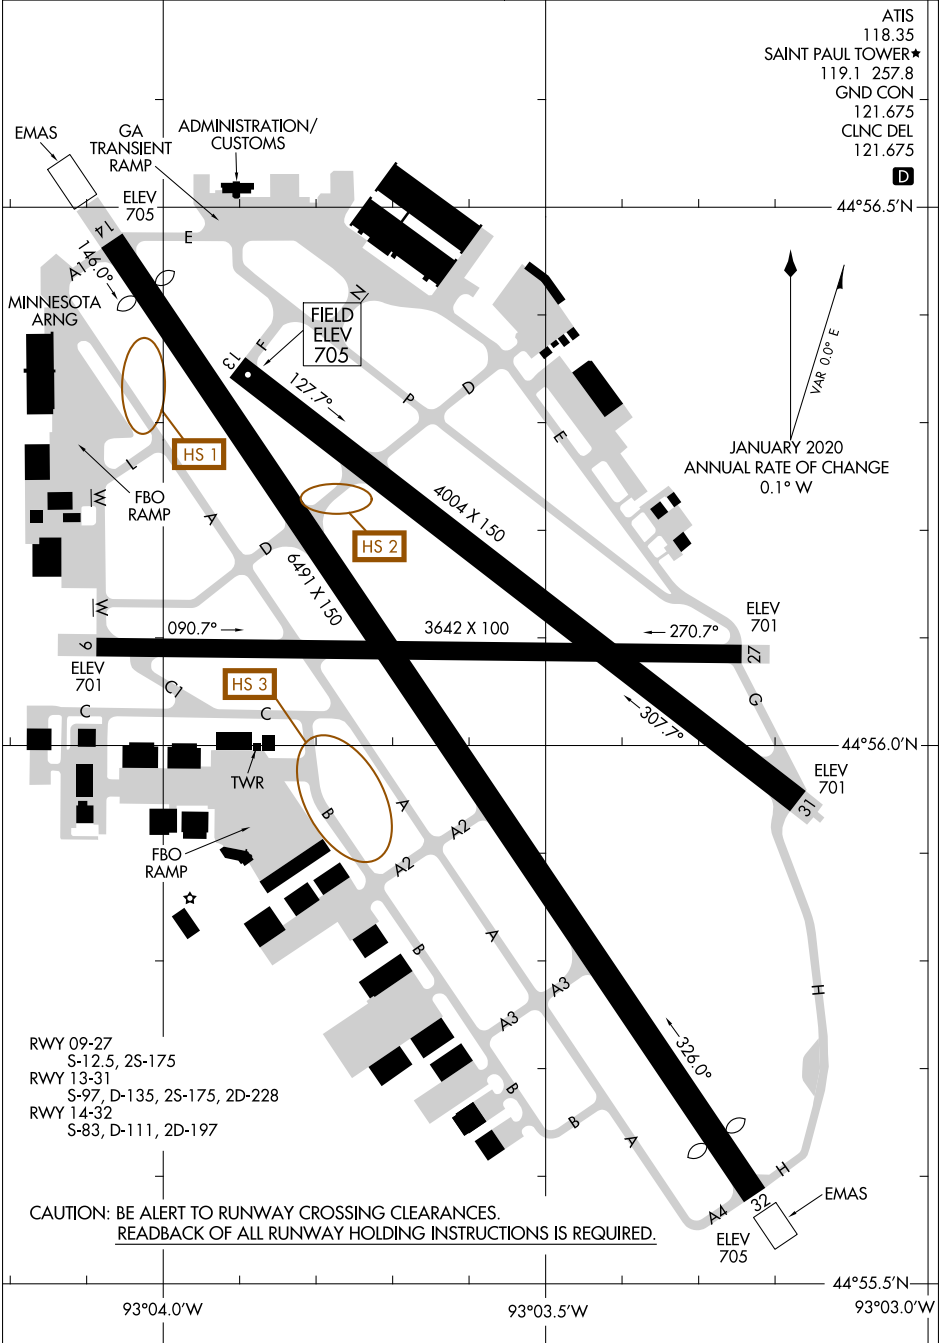

20142  
**AIRPORT DIAGRAM**

AL-263 (FAA)

**ST PAUL DOWNTOWN HOLMAN FLD (STP)**  
 ST PAUL, MINNESOTA

NC-1, 15 JUL 2021 to 12 AUG 2021

NC-1, 15 JUL 2021 to 12 AUG 2021

20142  
**AIRPORT DIAGRAM**

ST PAUL, MINNESOTA  
**ST PAUL DOWNTOWN HOLMAN FLD (STP)**