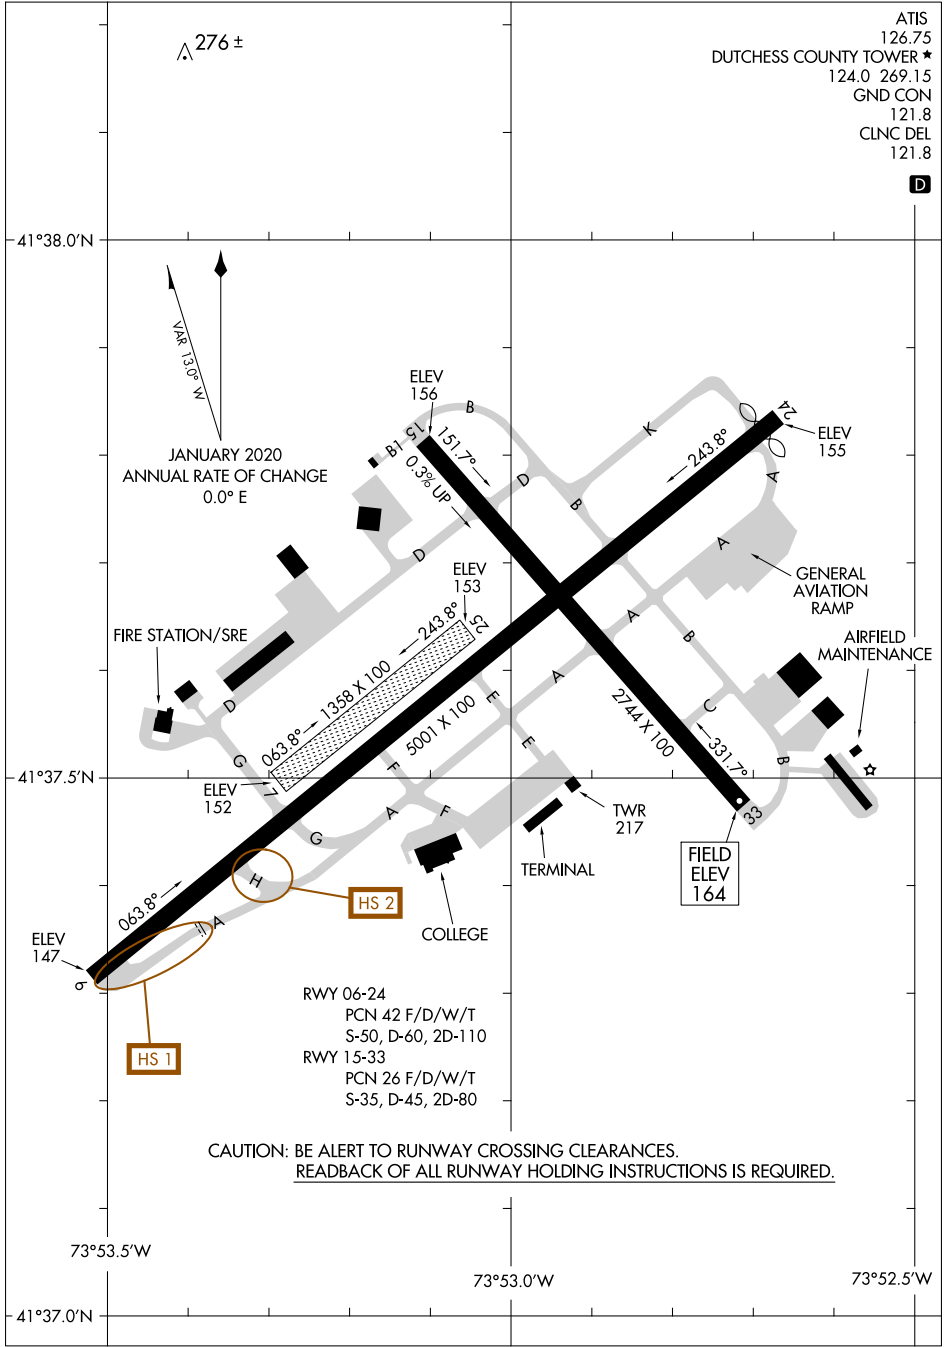

# AIRPORT DIAGRAM

AL-286 (FAA)

HUDSON VALLEY RGNL (POU)  
POUGHKEEPSIE, NEW YORK

NE-2, 15 JUL 2021 to 12 AUG 2021

NE-2, 15 JUL 2021 to 12 AUG 2021

# AIRPORT DIAGRAM

21112

POUGHKEEPSIE, NEW YORK  
HUDSON VALLEY RGNL (POU)