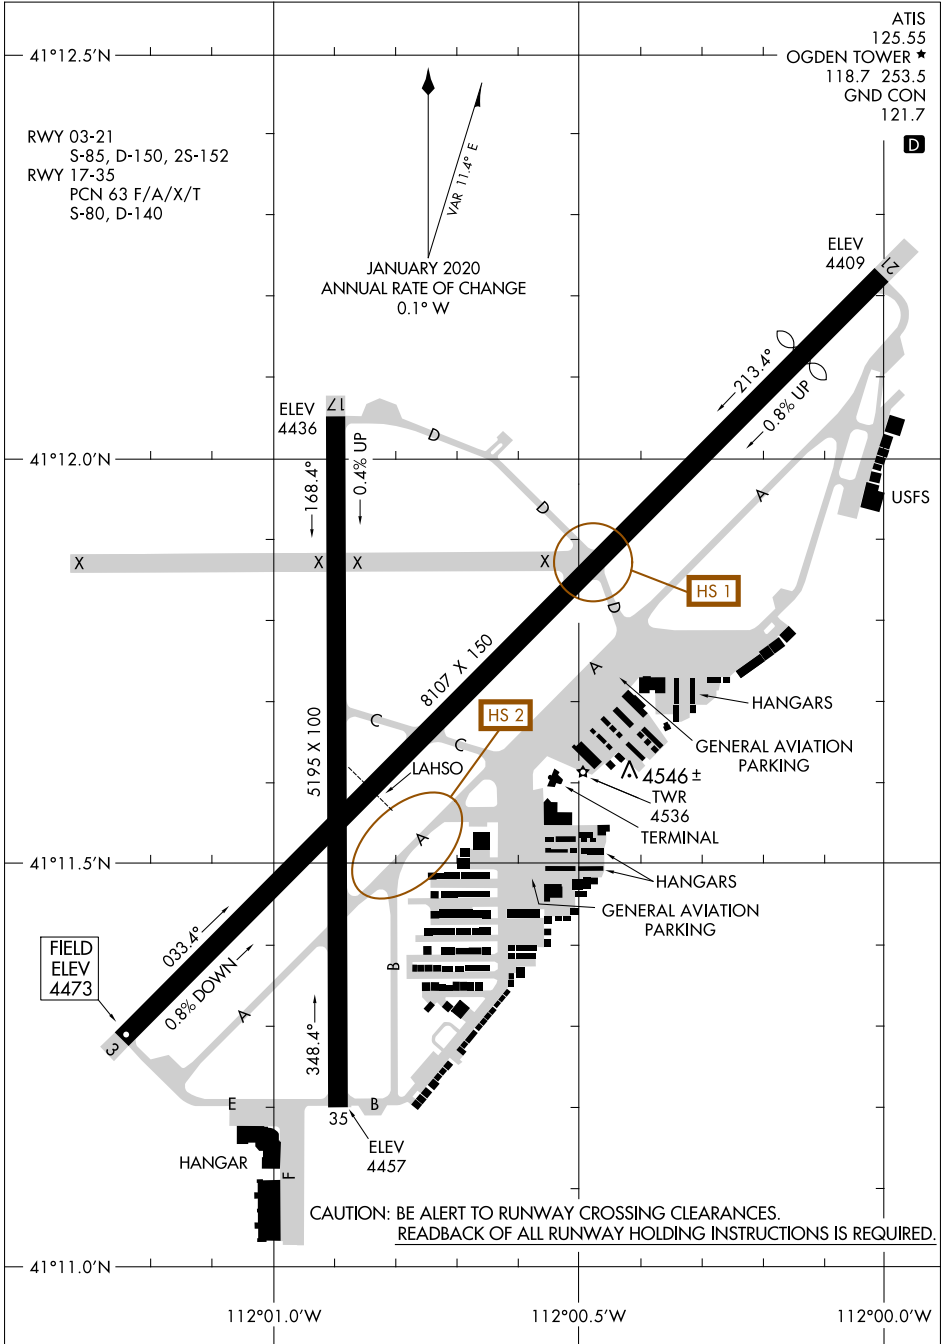

# AIRPORT DIAGRAM

AL-297 (FAA)

OGDEN-HINCKLEY (OGD)

OGDEN, UTAH

SW-4, 15 JUL 2021 to 12 AUG 2021

SW-4, 15 JUL 2021 to 12 AUG 2021

# AIRPORT DIAGRAM

OGDEN, UTAH

OGDEN-HINCKLEY (OGD)