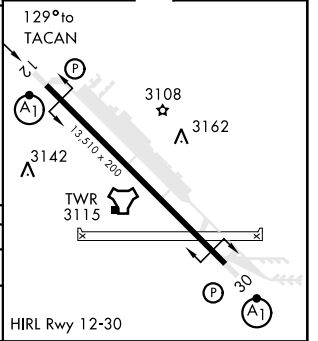

▼ * When ALS inop, increase CAT CDE vis to 1 3/8 miles.
 ** Circling NA NE of Rwy 12-30.

MISSED APPROACH: Climb to 10,000 via MUO R-124 to JUNEK/6 DME, turn right and intercept MUO R-229 to MSTNG/12 DME and hold. Continue climb in hold to 10,000.

EMERG SAFE ALT 100 NM 14,200

ELEV 2996	TDZE 2987
-----------	-----------

CATEGORY	C	D	E
S-12 *	3480/50	493 (500-1)	
CIRCLING **	3560-1 1/2 564 (600-1 1/2)	3560-2 564 (600-2)	3700-2 1/2 704 (800-2 1/2)

HI-TACAN Y RWY 12