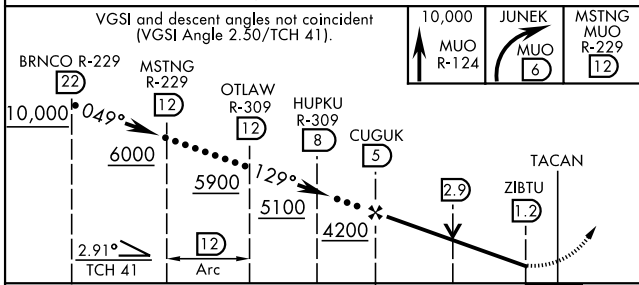

▼ * When ALS inop, increase CAT CDE vis to 1 3/8 miles.
 ** Circling NA NE of Rwy 12-30.

MISSED APPROACH: Climb to 10,000 via MUO R-124 to JUNEK/6 DME, turn right and intercept MUO R-229 to MSTNG/12 DME and hold. Continue climb in hold to 10,000.

EMERG SAFE ALT 100 NM 14,200

ELEV 2996	TDZE 2987
-----------	-----------

CATEGORY	C	D	E
S-12 *	3480/50	493 (500-1)	
CIRCLING **	3560-1 1/2 564 (600-1 1/2)	3560-2 564 (600-2)	3700-2 1/2 704 (800-2 1/2)

HI-TACAN Y RWY 12