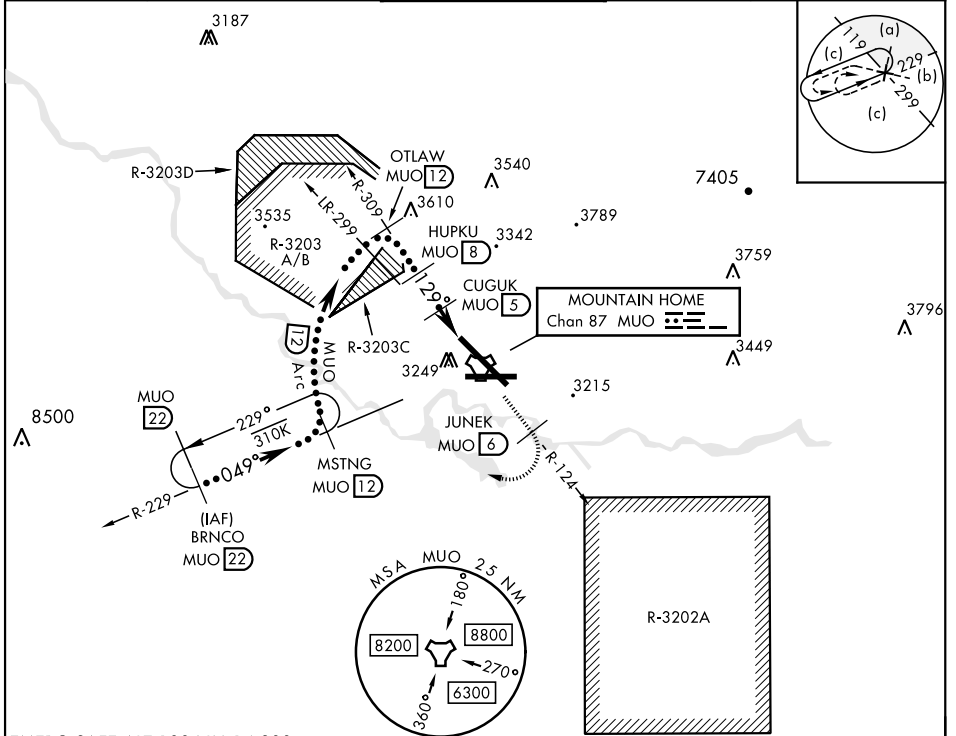

HI-TACAN Y RWY 12

TACAN MUO Chan 87	APCH CRS 129°	Rwy Idg 13,510 TDZE 2987 Arprt Elev 2996	JAL-323 [USAF]	MOUNTAIN HOME AFB (KMUO)
--------------------------	----------------------	---	----------------	--------------------------

▼ * When ALS inop, increase CAT CDE vis to 1 3/8 miles.
 ** Circling NA NE of Rwy 12-30.

MISSED APPROACH: Climb to 10,000 via MUO R-124 to JUNEK/6 DME, turn right and intercept MUO R-229 to MSTNG/12 DME and hold. Continue climb in hold to 10,000.

EMERG SAFE ALT 100 NM 14,200

ELEV 2996	TDZE 2987
-----------	-----------

CATEGORY	C	D	E
S-12 *	3480/50	493 (500-1)	
CIRCLING **	3560-1 1/2 564 (600-1 1/2)	3560-2 564 (600-2)	3700-2 1/2 704 (800-2 1/2)

HI-TACAN Y RWY 12

NW-1, 15 JUL 2021 to 12 AUG 2021

NW-1, 15 JUL 2021 to 12 AUG 2021