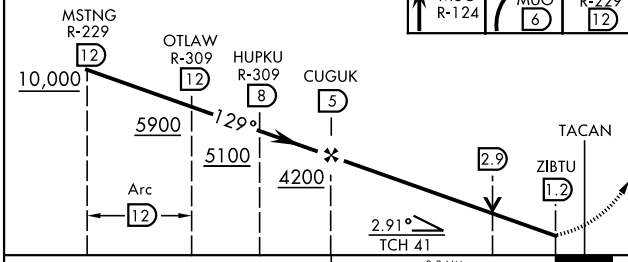

TACAN Z RWY 12

MOUNTAIN HOME AFB (KMUO)

TACAN MUO Chan 87	APCH CRS 129°	Rwy Idg 13,510 TDZE 2987 Arprt Elev 2996
-------------------	---------------	--

AL-323 [USAF]

▼ * When ALS inop, increase CAT AB RVR to 55 and vis to 1 mile, CAT CDE vis to 1 3/8 miles.
 ** Circling NA NE of Rwy 12-30.

MISSED APPROACH: Climb to 10,000 via MUO R-124 to JUNEK/6 DME, turn right and intercept MUO R-229 to MSTNG/12 DME and hold. Continue climb in hold to 10,000.

ATIS 273.5	MOUNTAIN HOME APP CON 124.8 259.1	MOUNTAIN HOME TOWER 133.85 253.5	GND CON 120.5 275.8	CLNC DEL 127.1 290.425
------------	-----------------------------------	----------------------------------	---------------------	------------------------

EMERG SAFE ALT 100 NM 14,200

VGSI and descent angles not coincident (VGSI Angle 2.50/TCH 41).

ELEV 2996	TDZE 2987
-----------	-----------

CATEGORY	A	B	C	D	E
S-12 *	3480/40	493 (500-3/4)	3480/50	493 (500-1)	
CIRCLING **	3520-1 524 (600-1)	3560-1 564 (600-1)	3560-1 1/2 564 (600-1 1/2)	3560-2 564 (600-2)	3700-2 1/2 704 (800-2 1/2)