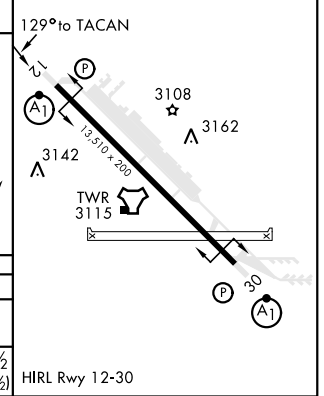

TACAN Z RWY 12

MOUNTAIN HOME AFB (KMUO)

TACAN MUO Chan 87	APCH CRS 129°	Rwy Idg 13,510 TDZE 2987 Arprt Elev 2996
-------------------	---------------	--

AL-323 [USAF]

▼ * When ALS inop, increase CAT AB RVR to 55 and vis to 1 mile, CAT CDE vis to 1 3/8 miles.
 ** Circling NA NE of Rwy 12-30.

MISSED APPROACH: Climb to 10,000 via MUO R-124 to JUNEK/6 DME, turn right and intercept MUO R-229 to MSTNG/12 DME and hold. Continue climb in hold to 10,000.

ATIS 273.5	MOUNTAIN HOME APP CON 124.8 259.1	MOUNTAIN HOME TOWER 133.85 253.5	GND CON 120.5 275.8	CLNC DEL 127.1 290.425
------------	-----------------------------------	----------------------------------	---------------------	------------------------

EMERG SAFE ALT 100 NM 14,200

VGSI and descent angles not coincident (VGSI Angle 2.50/TCH 41).

ELEV 2996	TDZE 2987
-----------	-----------

CATEGORY	A	B	C	D	E
S-12 *	3480/40	493 (500-3/4)	3480/50	493 (500-1)	
CIRCLING **	3520-1 524 (600-1)	3560-1 564 (600-1)	3560-1 1/2 564 (600-1 1/2)	3560-2 564 (600-2)	3700-2 1/2 704 (800-2 1/2)