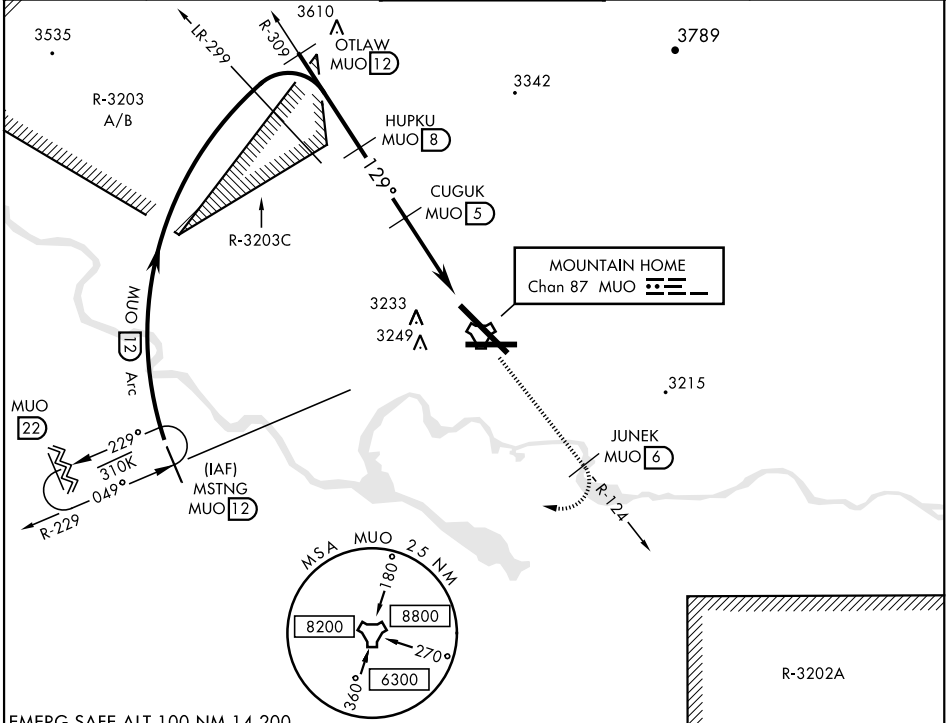

TACAN Z RWY 12

MOUNTAIN HOME AFB (KMUO)

TACAN MUO Chan 87	APCH CRS 129°	Rwy Idg 13,510 TDZE 2987 Arprt Elev 2996
-------------------	---------------	--

AL-323 [USAF]

▼ * When ALS inop, increase CAT AB RVR to 55 and vis to 1 mile, CAT CDE vis to 1 3/8 miles.
 ** Circling NA NE of Rwy 12-30.

MISSED APPROACH: Climb to 10,000 via MUO R-124 to JUNEK/6 DME, turn right and intercept MUO R-229 to MSTNG/12 DME and hold. Continue climb in hold to 10,000.

ATIS 273.5	MOUNTAIN HOME APP CON 124.8 259.1	MOUNTAIN HOME TOWER 133.85 253.5	GND CON 120.5 275.8	CLNC DEL 127.1 290.425
------------	-----------------------------------	----------------------------------	---------------------	------------------------

EMERG SAFE ALT 100 NM 14,200

VGSI and descent angles not coincident (VGSI Angle 2.50/TCH 41).

ELEV 2996	TDZE 2987
-----------	-----------

CATEGORY	A	B	C	D	E
S-12 *	3480/40	493 (500-3/4)	3480/50	493 (500-1)	
CIRCLING **	3520-1 524 (600-1)	3560-1 564 (600-1)	3560-1 1/2 564 (600-1 1/2)	3560-2 564 (600-2)	3700-2 1/2 704 (800-2 1/2)

HIRL Rwy 12-30

TACAN Z RWY 12

NW-1, 15 JUL 2021 to 12 AUG 2021

NW-1, 15 JUL 2021 to 12 AUG 2021