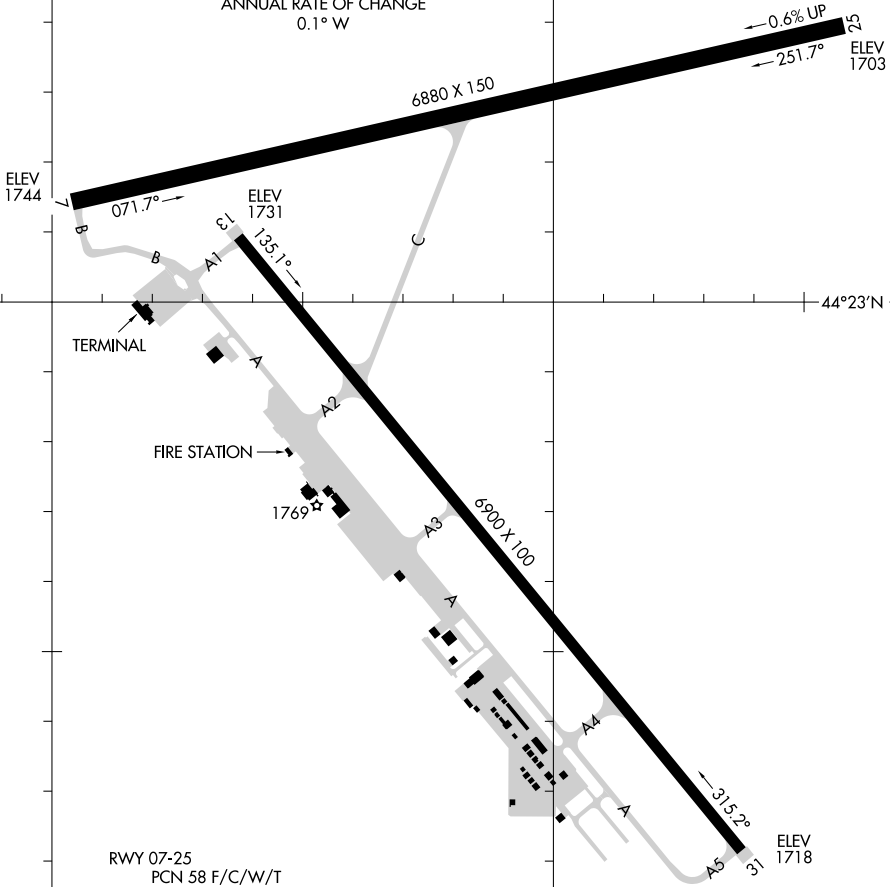

# AIRPORT DIAGRAM

AL-324 (FAA)

PIERRE RGNL (PIR)  
PIERRE, SOUTH DAKOTA

ASOS  
119.025  
CTAF  
122.7  
UNICOM  
122.95

**D**

FIELD  
ELEV  
1744

JANUARY 2020  
ANNUAL RATE OF CHANGE  
0.1° W

← 0.6% UP  
← 251.7°  
ELEV 1703

ELEV 1744

ELEV 1731

1769

ELEV 1718

RWY 07-25  
PCN 58 F/C/W/T  
S-91, D-114, 2D-180  
RWY 13-31  
PCN 51 F/C/W/T  
S-91, D-108, 2D-168

44°23'N

44°22'N

100°18'W

100°17'W

NC-1, 15 JUL 2021 to 12 AUG 2021

NC-1, 15 JUL 2021 to 12 AUG 2021

# AIRPORT DIAGRAM

PIERRE, SOUTH DAKOTA  
PIERRE RGNL (PIR)