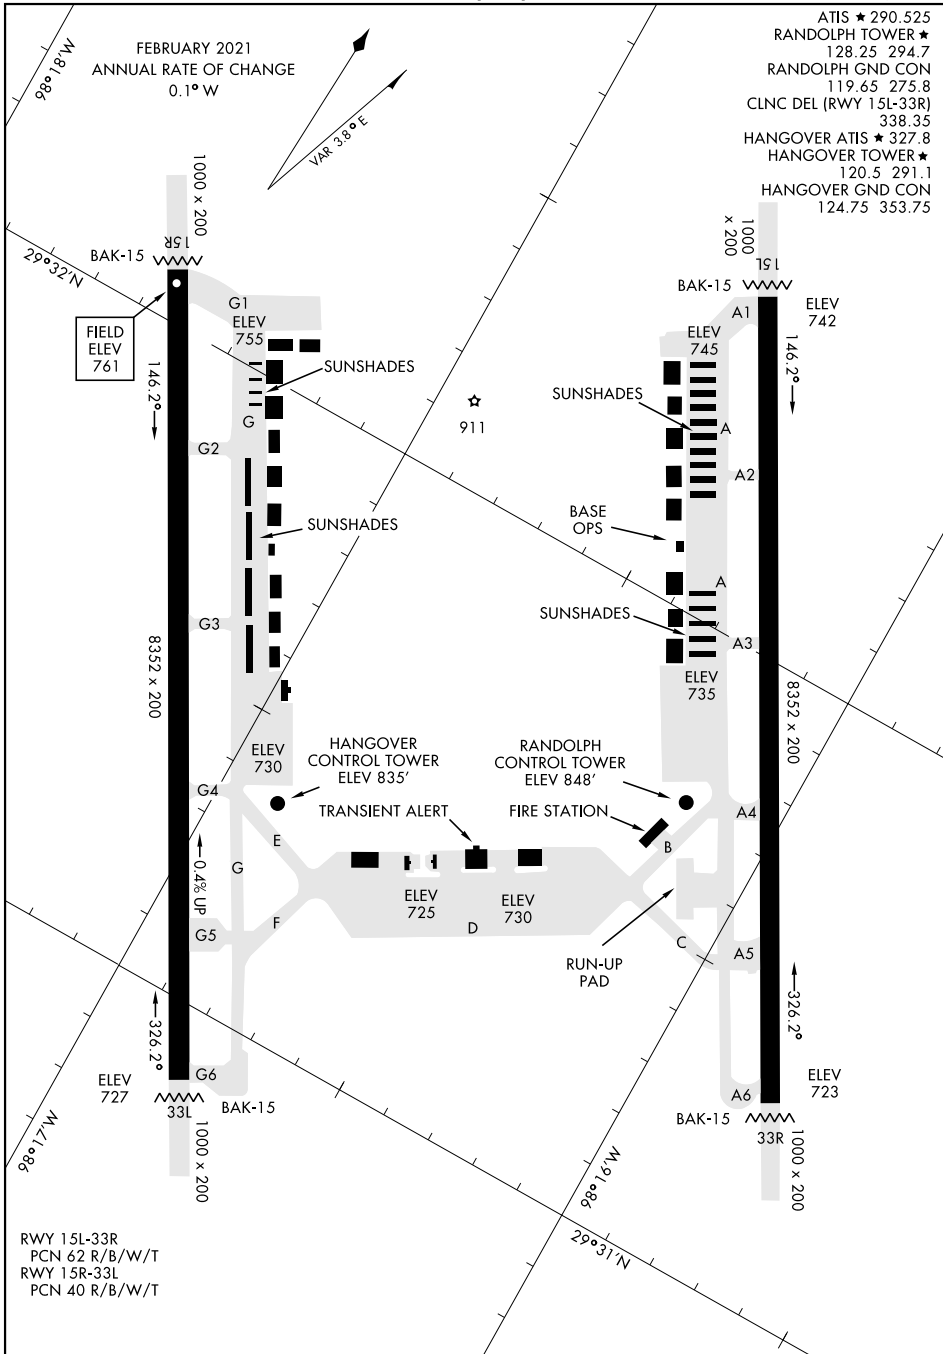

AIRPORT DIAGRAM

AL-341 [USAF]

RANDOLPH AFB (KRND)

UNIVERSAL CITY, TEXAS

FEBRUARY 2021
ANNUAL RATE OF CHANGE
0.1° W

- ATIS ★ 290.525
- RANDOLPH TOWER ★ 128.25 294.7
- RANDOLPH GND CON 119.65 275.8
- CLNC DEL (RWY 15L-33R) 338.35
- HANGOVER ATIS ★ 327.8
- HANGOVER TOWER ★ 120.5 291.1
- HANGOVER GND CON 124.75 353.75

SC-3, 15 JUL 2021 to 12 AUG 2021

SC-3, 15 JUL 2021 to 12 AUG 2021

AIRPORT DIAGRAM

UNIVERSAL CITY, TEXAS

RANDOLPH AFB (KRND)