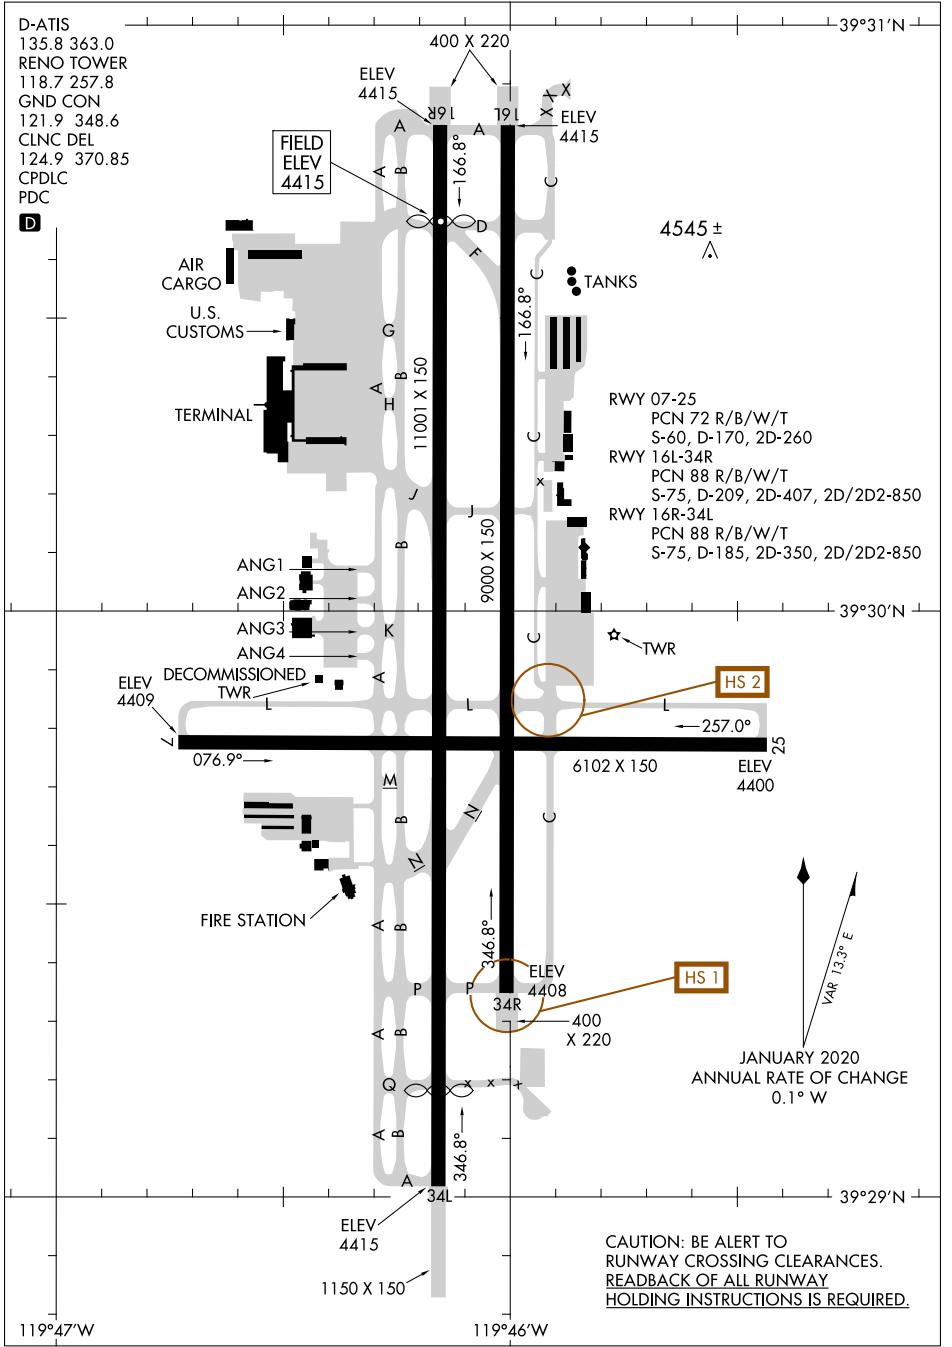

AIRPORT DIAGRAM

RENO/TAHOE INTL (RNO)
RENO, NEVADA

AL-346 (FAA)

SW-4, 15 JUL 2021 to 12 AUG 2021

SW-4, 15 JUL 2021 to 12 AUG 2021

AIRPORT DIAGRAM

RENO, NEVADA
RENO/TAHOE INTL (RNO)