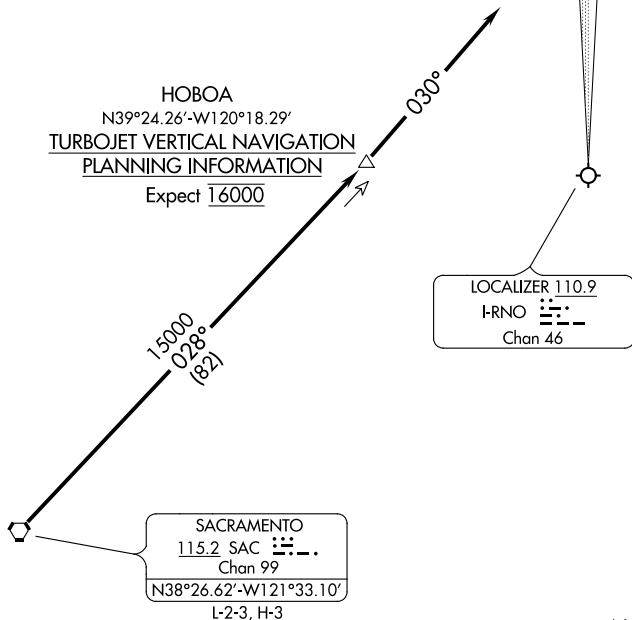

SIERRA THREE ARRIVAL

NORCAL APP CON
126.3 353.9
D-ATIS
135.8 363.0

**CAUTION: Intense
Glider Activity up
to FL180.**

HOBOA
N39°24.26'-W120°18.29'
TURBOJET VERTICAL NAVIGATION
PLANNING INFORMATION
Expect 16000

LOCALIZER 110.9
RNO
Chan 46

SACRAMENTO
115.2 SAC
Chan 99
N38°26.62'-W121°33.10'
L-2-3, H-3

NOTE: RADAR required.
NOTE: DME required.
NOTE: Chart not to scale.

ARRIVAL ROUTE DESCRIPTION

From over SAC VORTAC via SAC R-028 to HOBOA INT/SAC 82 DME. Depart HOBOA heading 030° for vectors to final approach.

SIERRA THREE ARRIVAL

SW-4, 15 JUL 2021 to 12 AUG 2021

SW-4, 15 JUL 2021 to 12 AUG 2021