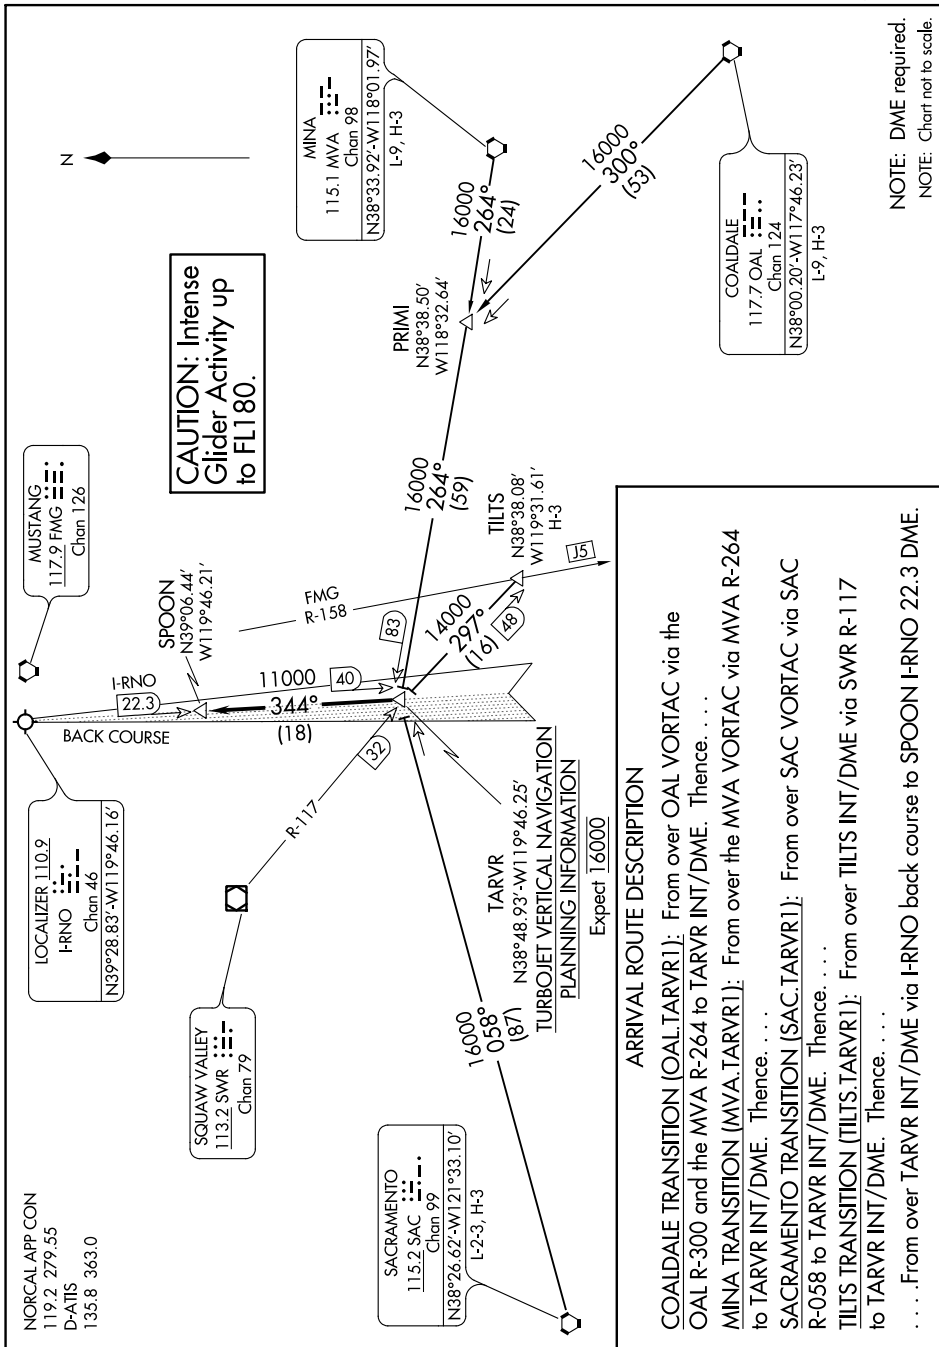

SW-4, 15 JUL 2021 to 12 AUG 2021

ARRIVAL ROUTE DESCRIPTION

COALDALE TRANSITION (OAL.TARVR1): From over OAL VORTAC via the OAL R-300 and the MVA R-264 to TARVR INT/DME. Thence, . . .

MINA TRANSITION (MVA.TARVR1): From over the MVA VORTAC via MVA R-264 to TARVR INT/DME. Thence, . . .

SACRAMENTO TRANSITION (SAC.TARVR1): From over SAC VORTAC via SAC R-058 to TARVR INT/DME. Thence, . . .

TILTS TRANSITION (TILTS.TARVR1): From over TILTS INT/DME via SWR R-117 to TARVR INT/DME. Thence, . . .

. . . From over TARVR INT/DME via I-RNO back course to SPOON I-RNO 22.3 DME.

SW-4, 15 JUL 2021 to 12 AUG 2021