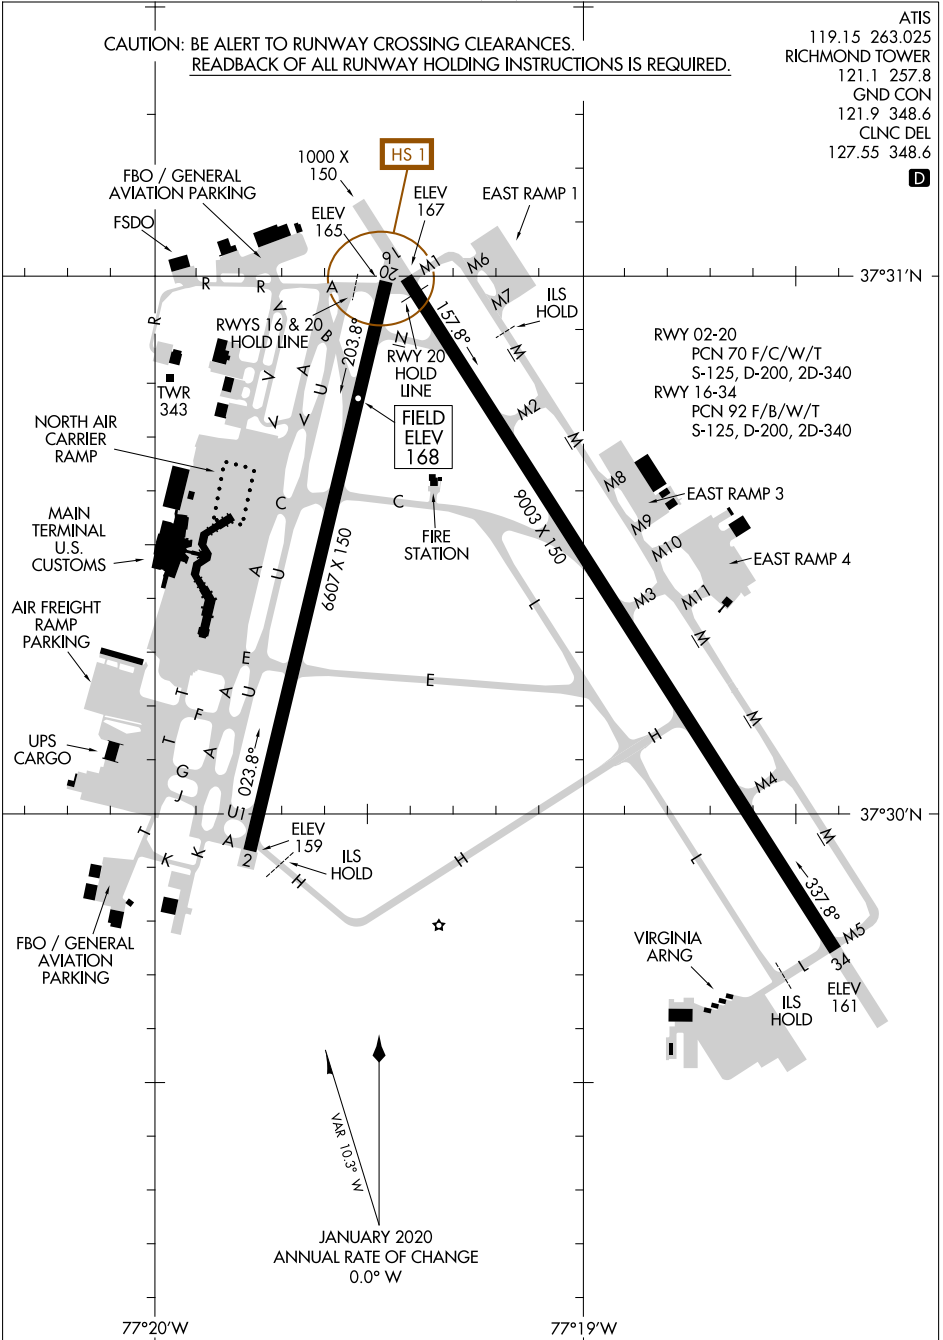

20086
AIRPORT DIAGRAM

AL-347 (FAA)

RICHMOND INTL (RIC)
 RICHMOND, VIRGINIA

**CAUTION: BE ALERT TO RUNWAY CROSSING CLEARANCES.
 READBACK OF ALL RUNWAY HOLDING INSTRUCTIONS IS REQUIRED.**

ATIS
 119.15 263.025
 RICHMOND TOWER
 121.1 257.8
 GND CON
 121.9 348.6
 CLNC DEL
 127.55 348.6

NE-3, 15 JUL 2021 to 12 AUG 2021

NE-3, 15 JUL 2021 to 12 AUG 2021

VAR 10.5° W
 JANUARY 2020
 ANNUAL RATE OF CHANGE
 0.0° W