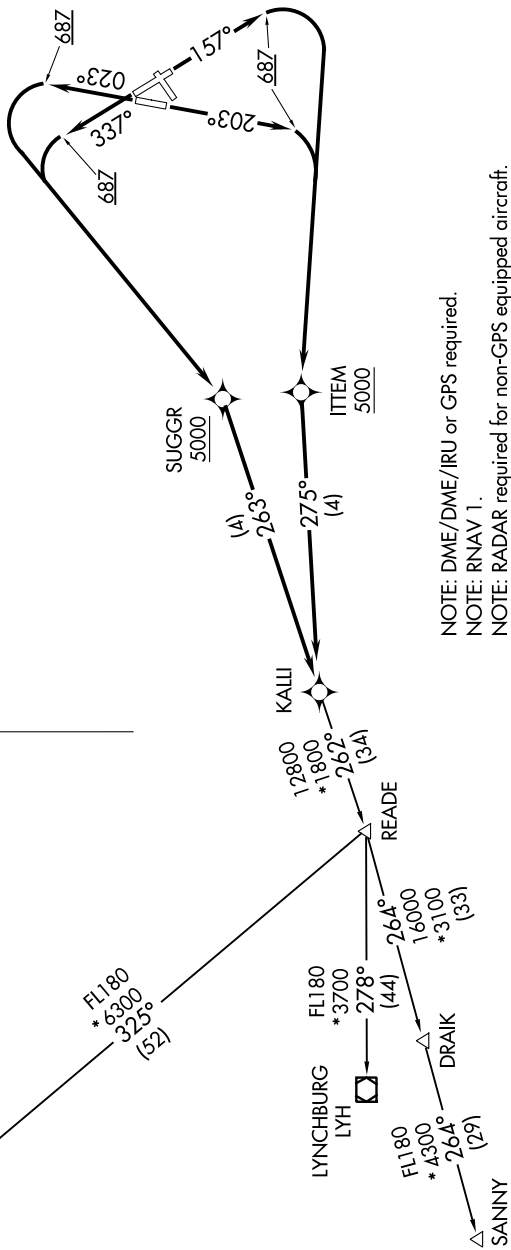

KALLI SIX DEPARTURE (RNAV)

**TOP ALTITUDE:
5000**

TAKEOFF MINIMUMS

Rwys 2, 16, 20, 34: Standard with minimum climb of 500' per NM to 687.

- ATIS 119.15 263.025
- CINC DEL 127.55 348.6
- GND CON 121.9 348.6
- RICHMOND TOWER 121.1 257.8
- POTOMAC DEP CON 126.75 307.2

MONTEBELLO
MOL

- NOTE: DME/DME/IRU or GPS required.
- NOTE: RNAV 1.
- NOTE: RADAR required for non-GPS equipped aircraft.

NOTE: Chart not to scale.

(NARRATIVE ON FOLLOWING PAGE)