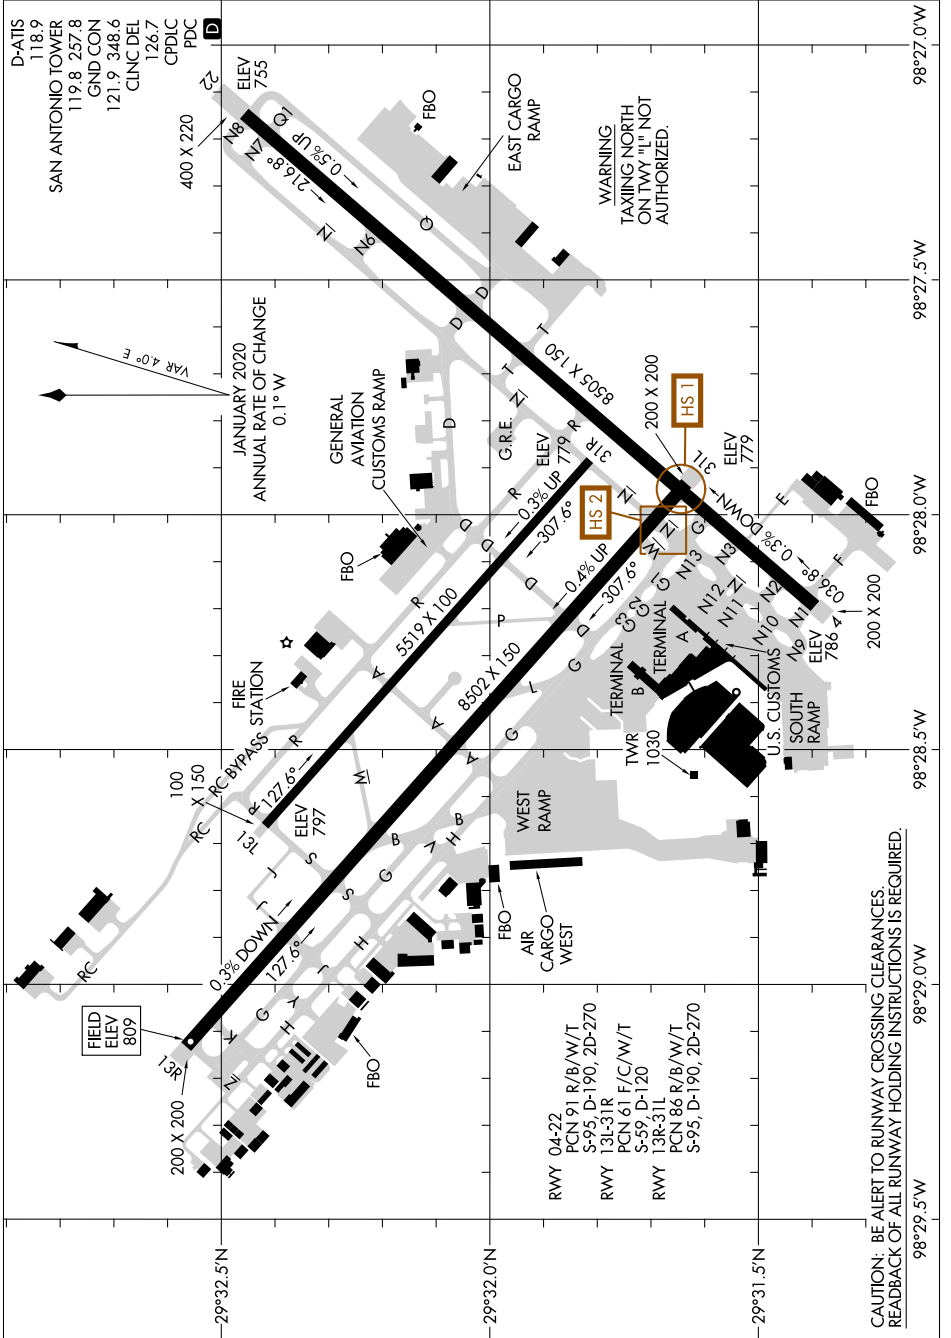

# AIRPORT DIAGRAM

AL-369 (FAA)

SAN ANTONIO INTL (SAT)

SAN ANTONIO, TEXAS

SC-3, 15 JUL 2021 to 12 AUG 2021

SC-3, 15 JUL 2021 to 12 AUG 2021

# AIRPORT DIAGRAM

SAN ANTONIO, TEXAS

SAN ANTONIO INTL (SAT)

CAUTION: BE ALERT TO RUNWAY CROSSING CLEARANCES. READBACK OF ALL RUNWAY HOLDING INSTRUCTIONS IS REQUIRED.