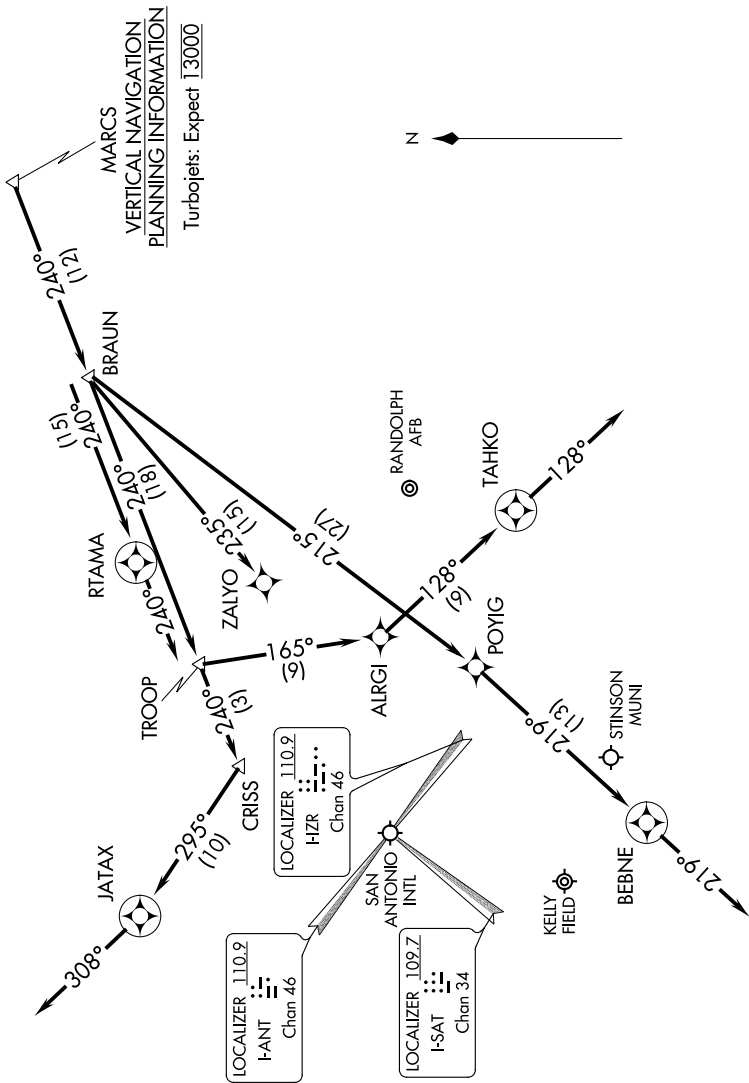

BRAUN THREE ARRIVAL (RNAV) Arrival Routes

SAN ANTONIO, TEXAS

SAN ANTONIO APP CON
 127.1 269.1
 KRND ATIS ★
 290.525
 SAT D-ATIS
 118.9
 SKF ATIS
 120.45 273.5
 SSF ATIS
 128.8

NOTE: Chart not to scale

SC-3, 15 JUL 2021 to 12 AUG 2021

NOTE: RADAR required.
 NOTE: RNAV 1.
 NOTE: DME/DME/IRU or GPS required.
 NOTE: WAILN Transition for Houston Terminal Area Departures only.

(NARRATIVE ON FOLLOWING PAGE)

SC-3, 15 JUL 2021 to 12 AUG 2021

BRAUN THREE ARRIVAL (RNAV) Arrival Routes

SAN ANTONIO, TEXAS