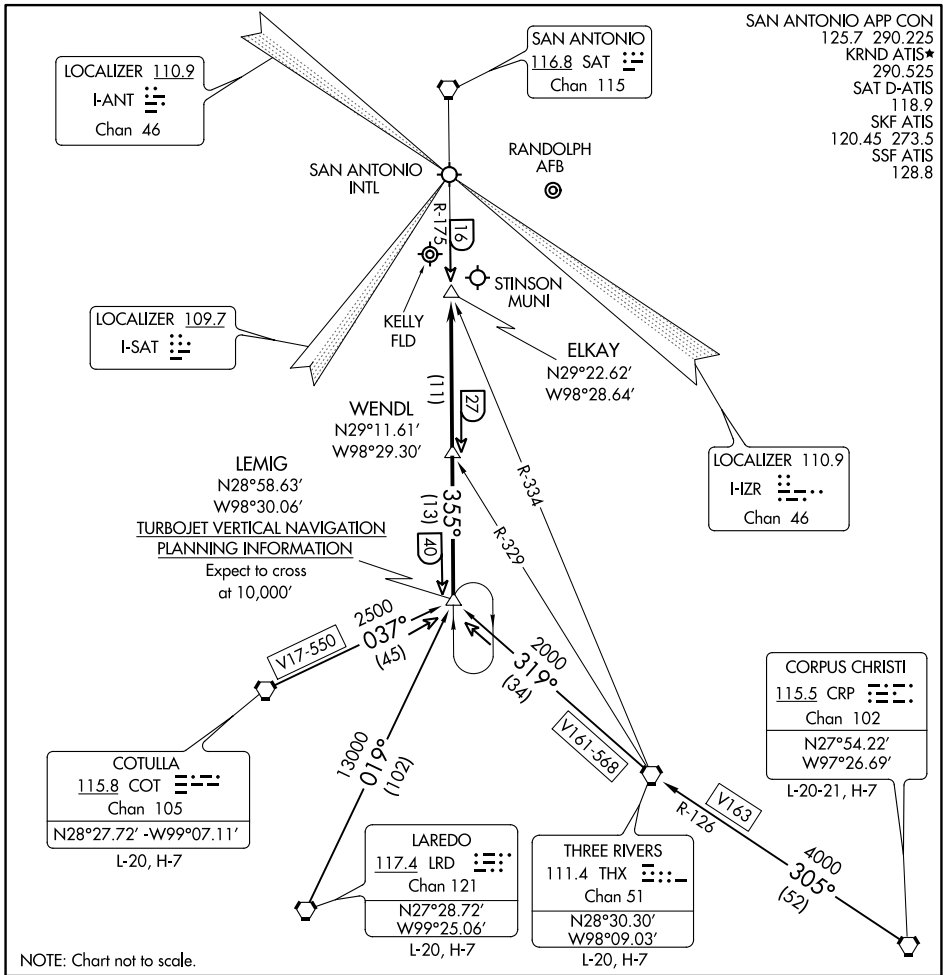

LEMIG ONE ARRIVAL

SAN ANTONIO, TEXAS

SC-3, 15 JUL 2021 to 12 AUG 2021

SC-3, 15 JUL 2021 to 12 AUG 2021

ARRIVAL ROUTE DESCRIPTION

CORPUS CHRISTI TRANSITION (CRP.LEMIG1): From over CRP VORTAC via CRP R-305 and THX R-126 to THX VORTAC, then via THX R-319 to LEMIG INT.

Thence . . .

COTULLA TRANSITION (COT.LEMIG1): From over COT VORTAC via COT R-037 to LEMIG INT. Thence . . .

LAREDO TRANSITION (LRD.LEMIG1): From over LRD VORTAC via LRD R-019 to LEMIG INT. Thence . . .

THREE RIVERS TRANSITION (THX.LEMIG1): From over THX VORTAC via THX R-319 to LEMIG INT. Thence . . .

. . . **ALL AIRPORTS:** From over LEMIG INT via SAT R-175 to ELKAY INT. Expect radar vectors to final approach course.

LEMIG ONE ARRIVAL

SAN ANTONIO, TEXAS