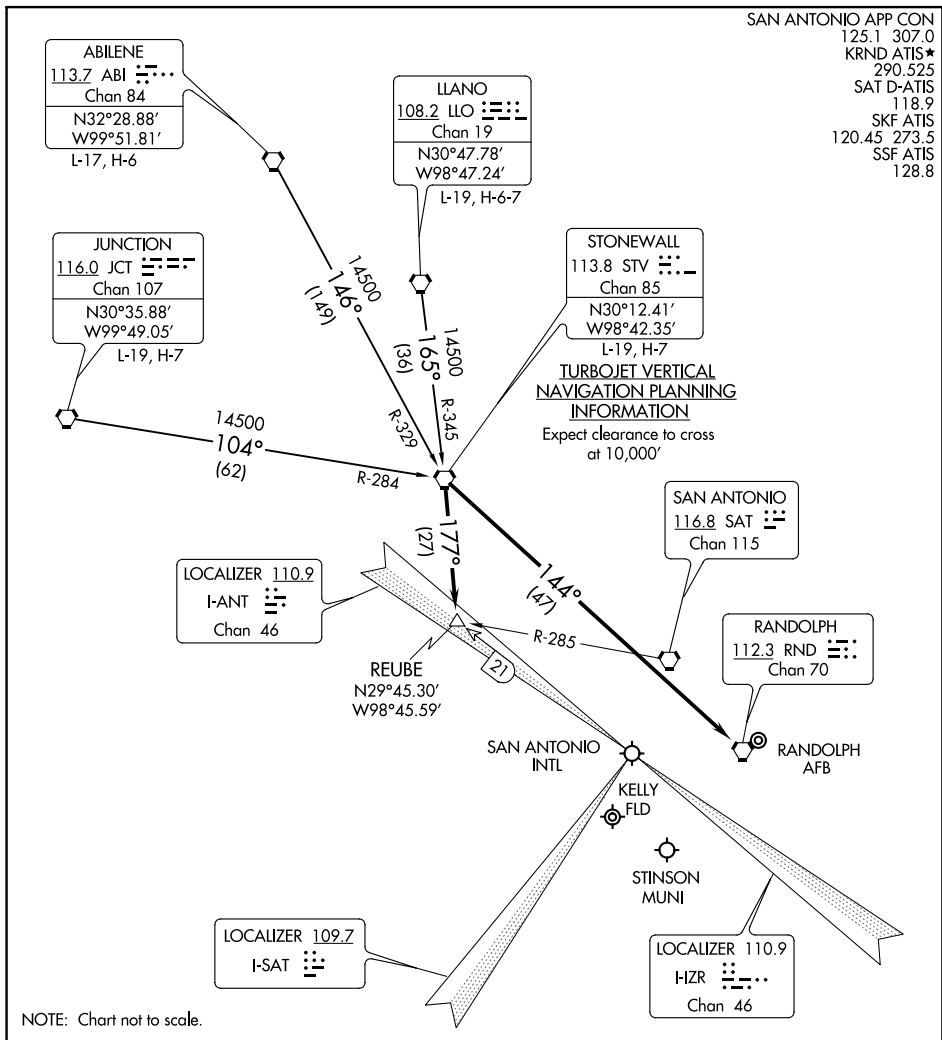

STONEWALL ONE ARRIVAL

SAN ANTONIO, TEXAS

SC-3, 15 JUL 2021 to 12 AUG 2021

SC-3, 15 JUL 2021 to 12 AUG 2021

ARRIVAL ROUTE DESCRIPTION

ABILENE TRANSITION (ABI.STV1): From over ABI VORTAC via ABI R-146 and STV R-329 to STV VORTAC. Thence

JUNCTION TRANSITION (JCT.STV1): From over JCT VORTAC via JCT R-104 and STV R-284 to STV VORTAC. Thence

LLANO TRANSITION (LLO.STV1): From over LLO VORTAC via LLO R-165 and STV R-345 to STV VORTAC. Thence

ALL AIRPORTS EXCEPT RANDOLPH AIR FORCE BASE: From over STV VORTAC via STV R-177 to REUBE INT. Expect radar vectors to final approach course.

RANDOLPH AIR FORCE BASE: From over STV VORTAC via direct RND VORTAC.

STONEWALL ONE ARRIVAL

SAN ANTONIO, TEXAS