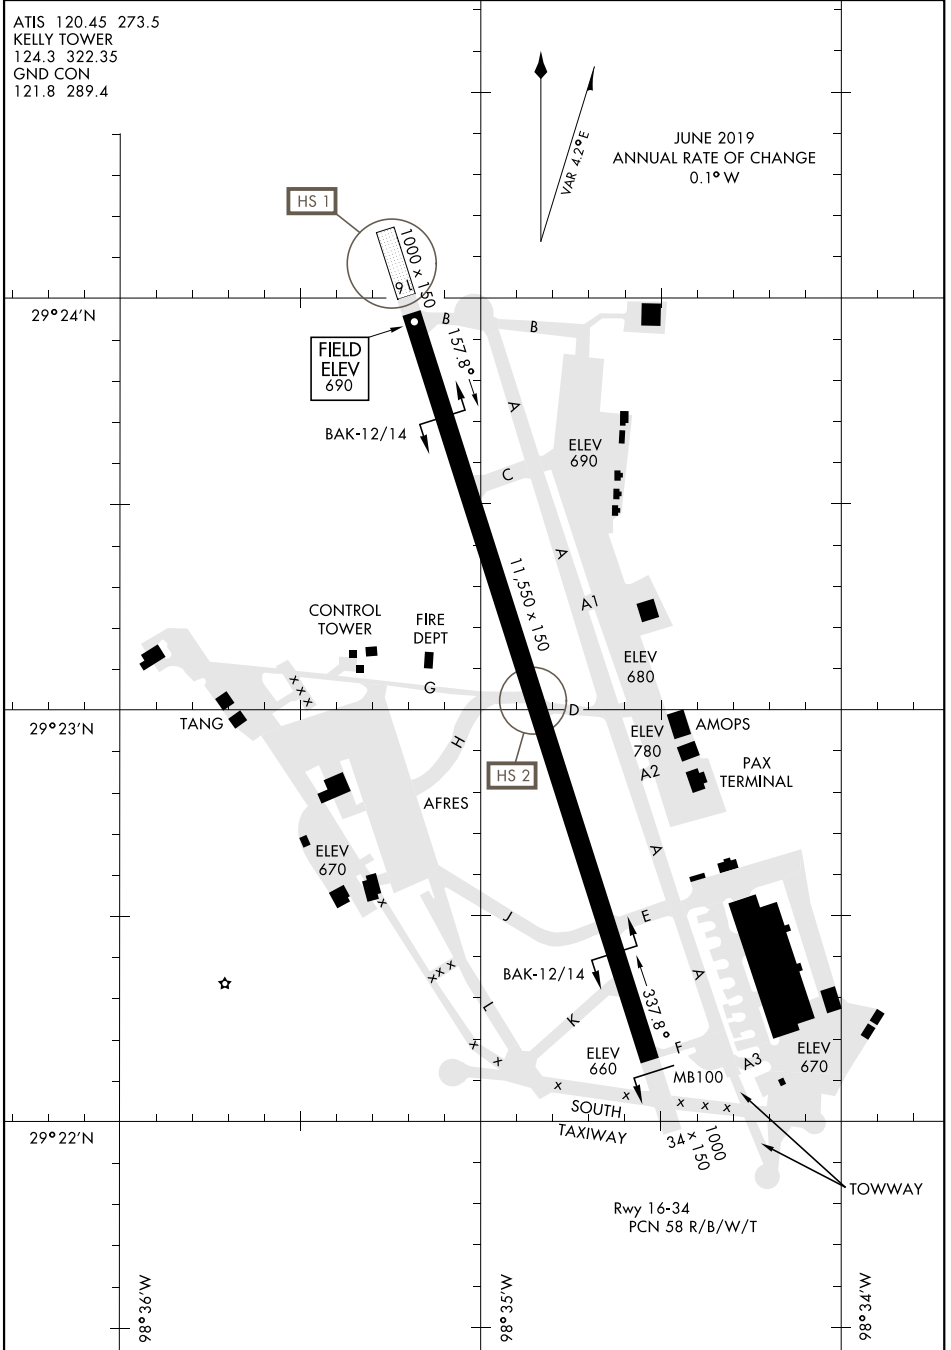

19171

AIRPORT DIAGRAM

AFD-371 [USAF]

KELLY FLD (KSKF)

SAN ANTONIO, TEXAS

ATIS 120.45 273.5
 KELLY TOWER
 124.3 322.35
 GND CON
 121.8 289.4

JUNE 2019
 ANNUAL RATE OF CHANGE
 0.1° W

SC-3, 15 JUL 2021 to 12 AUG 2021

SC-3, 15 JUL 2021 to 12 AUG 2021

AIRPORT DIAGRAM

SAN ANTONIO, TEXAS

KELLY FLD (KSKF)