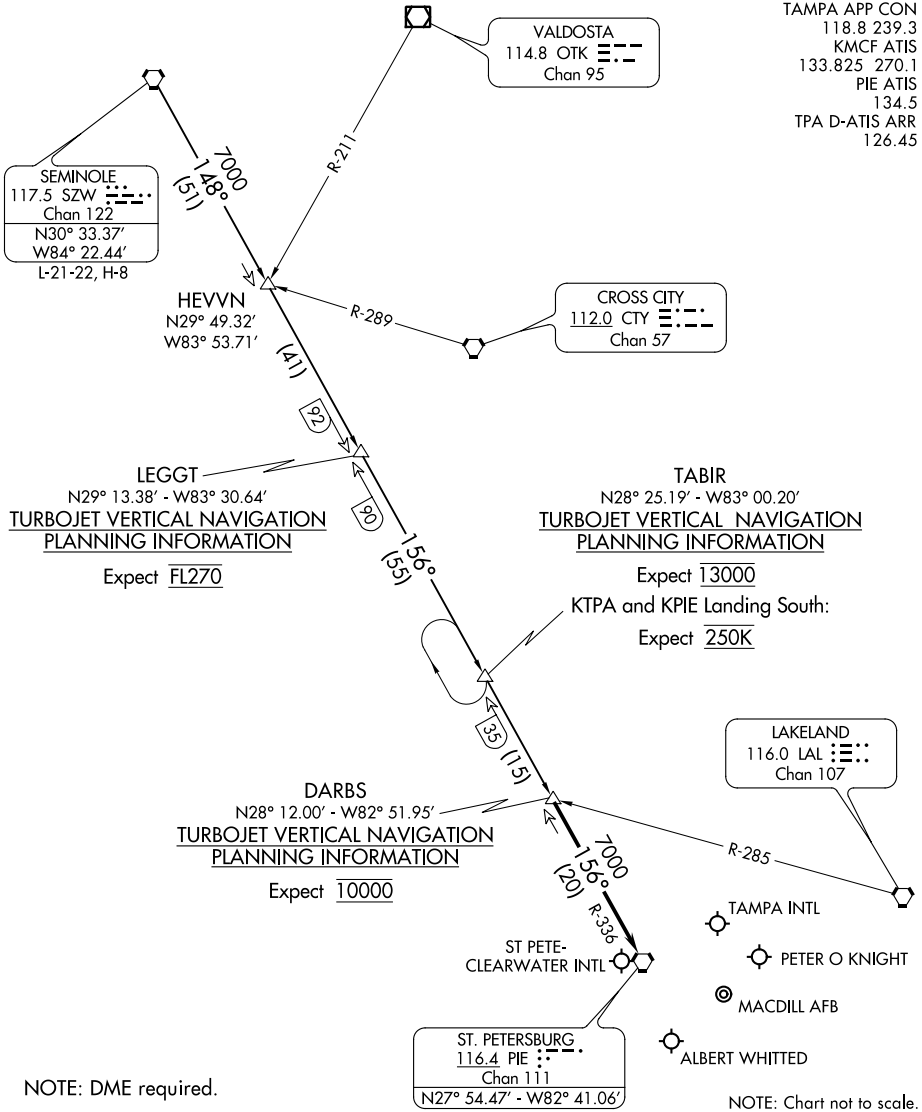

# DARBS THREE ARRIVAL

TAMPA, FLORIDA

TAMPA APP CON  
 118.8 239.3  
 KMCF ATIS  
 133.825 270.1  
 PIE ATIS  
 134.5  
 TPA D-ATIS ARR  
 126.45

SE-3, 15 JUL 2021 to 12 AUG 2021

SE-3, 15 JUL 2021 to 12 AUG 2021

NOTE: DME required.

NOTE: Chart not to scale.

## ARRIVAL ROUTE DESCRIPTION

**SEMINOLE TRANSITION (SZW.DARBS3):** From over SZW VORTAC on SZW R-148 and PIE R-336 to DARBS INT. Thence. . . .

. . . .from over DARBS INT on PIE R-336 to PIE VORTAC. Expect RADAR vectors to final approach course.

# DARBS THREE ARRIVAL

TAMPA, FLORIDA