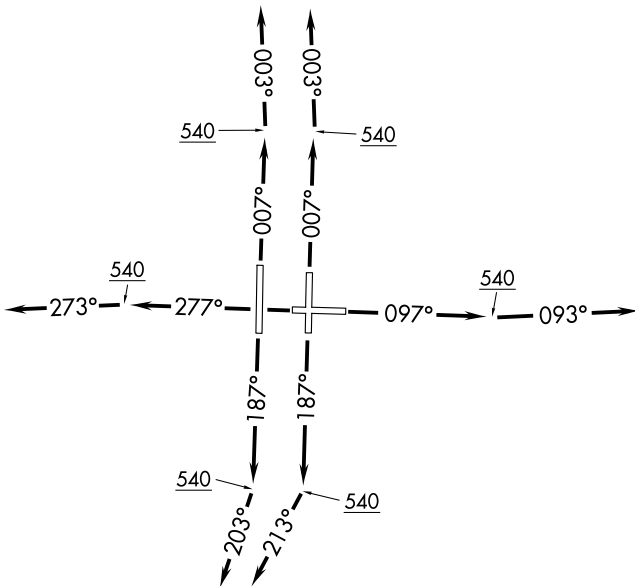

(ENDE9.ENDED) 21112

AL-416 (FAA)

TAMPA INTL (TPA)
TAMPA, FLORIDA

ENDED NINE DEPARTURE (RNAV)

**TOP ALTITUDE:
6000**

- NOTE: RNAV 1.
- NOTE: Jets only.
- NOTE: RADAR required.
- NOTE: DME/DME/IRU or GPS required.

D-ATIS
128.475
CLNC DEL
133.6
CPDLC
GND CON
121.7 269.4
TAMPA TOWER
119.5 269.4
TAMPA DEP CON
118.8 239.3

TAKEOFF MINIMUMS

Rwys 1L/R, 10, 19L/R, 28: Standard with minimum climb of 500' per NM to 540.

NOTE: Chart not to scale.

(NARRATIVE ON FOLLOWING PAGE)

ENDED NINE DEPARTURE (RNAV)

(ENDE9.ENDED) 22APR21

TAMPA, FLORIDA
TAMPA INTL (TPA)

SE-3, 15 JUL 2021 to 12 AUG 2021

SE-3, 15 JUL 2021 to 12 AUG 2021