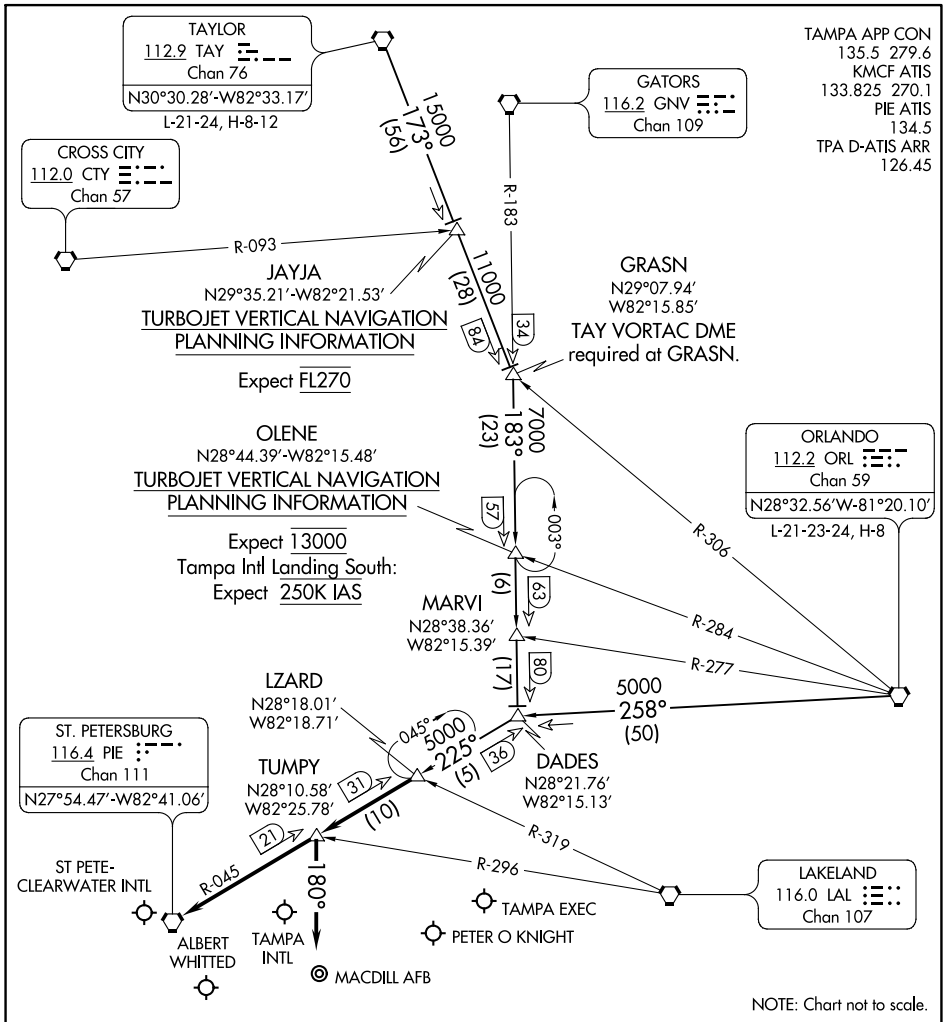

LZARD SIX ARRIVAL

TAMPA, FLORIDA

SE-3, 15 JUL 2021 to 12 AUG 2021

SE-3, 15 JUL 2021 to 12 AUG 2021

TAYLOR TRANSITION (TAY.LZARD6): From over TAY VORTAC on TAY R-173 to GRASN INT, then on GNV R-183 to DADES INT, then on PIE R-045 to LZARD INT. Thence. . . .

ORLANDO TRANSITION (ORL.LZARD6): From over ORL VORTAC on ORL R-258 to DADES INT, then on PIE R-045 to LZARD INT. Thence. . . .

TAMPA INTL:

. . . .**RUNWAYS 1L/R:** From over LZARD INT on PIE R-045 to TUMPY INT. Depart TUMPY INT heading 180° for RADAR vectors to final approach course.

. . . .**RUNWAYS 19L/R:** From over LZARD INT on PIE R-045 to PIE VORTAC. Expect RADAR vectors to final approach after LZARD INT.

ALL OTHER AIRPORTS: From over LZARD INT on PIE R-045 to PIE VORTAC. Expect RADAR vectors to the airport after LZARD INT.

LZARD SIX ARRIVAL

TAMPA, FLORIDA