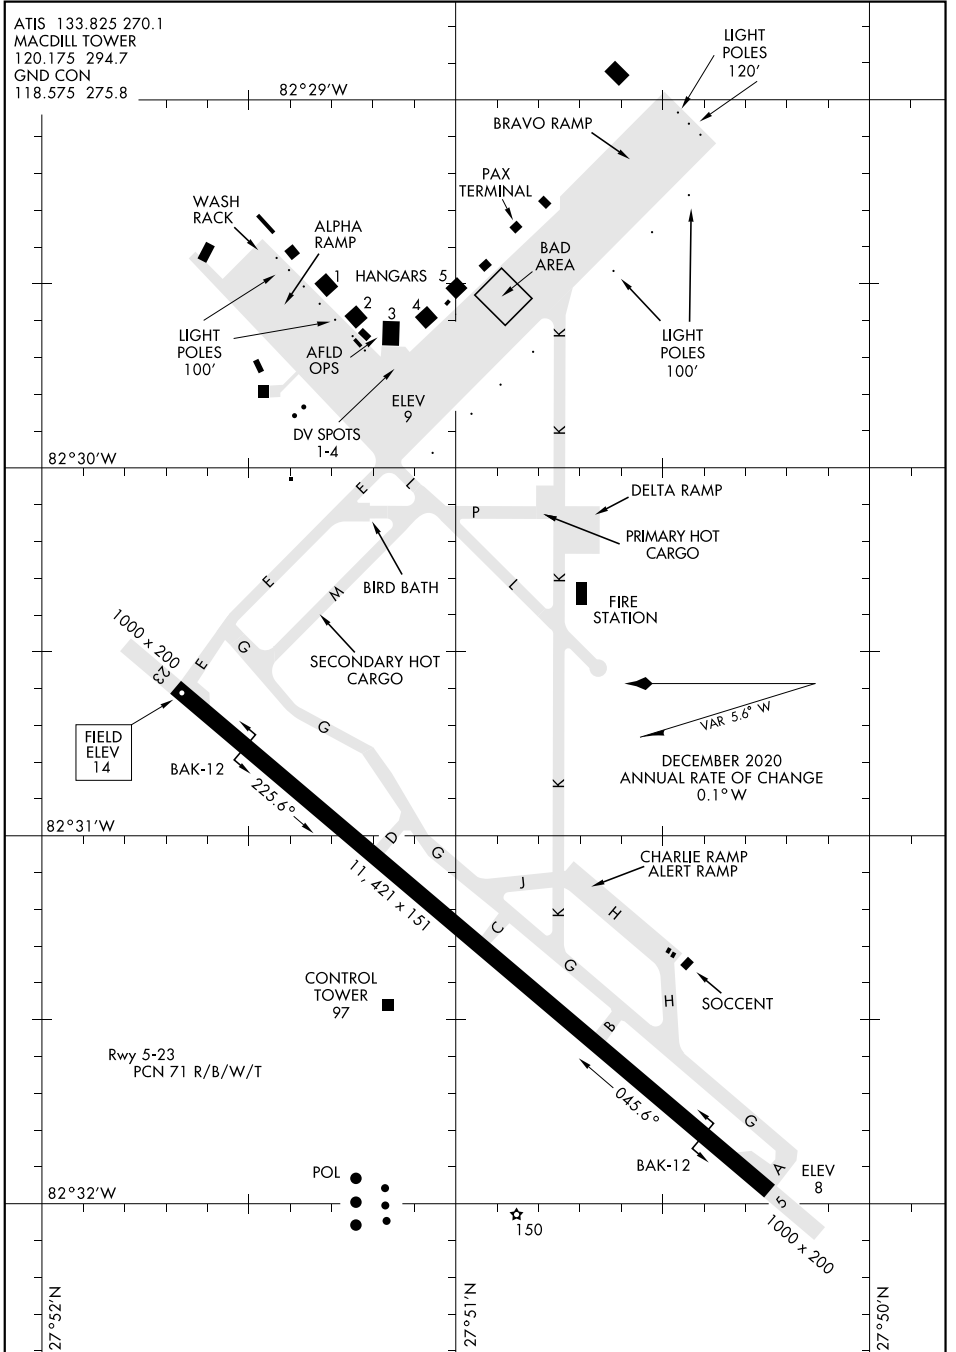

# AIRPORT DIAGRAM

AFD-418 [USAF]

MACDILL AFB (KMCF)

TAMPA, FLORIDA

ATIS 133.825 270.1  
 MACDILL TOWER  
 120.175 294.7  
 GND CON  
 118.575 275.8

SE-3, 15 JUL 2021 to 12 AUG 2021

SE-3, 15 JUL 2021 to 12 AUG 2021

# AIRPORT DIAGRAM

TAMPA, FLORIDA  
MACDILL AFB (KMCF)