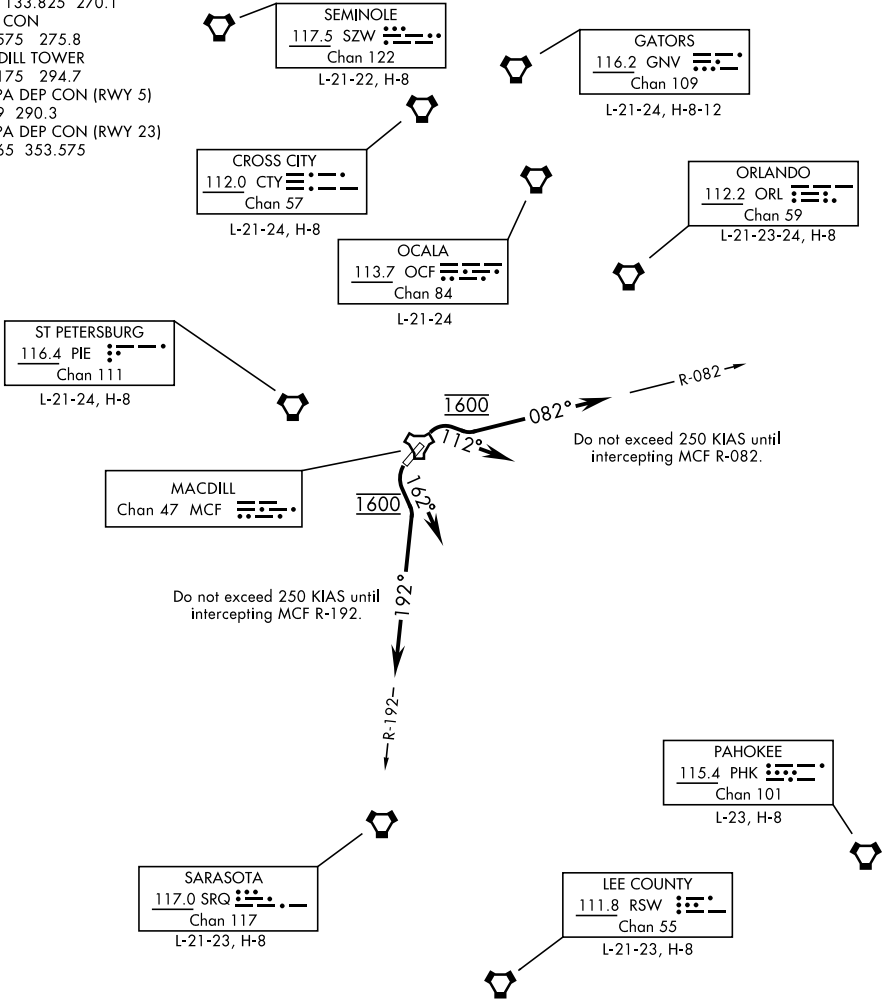

MACDILL ONE DEPARTURE (MCF1 • MCF)

AL-418 [USAF]

MACDILL AFB (KMCF)

TAMPA, FLORIDA

ATIS 133.825 270.1
 GND CON
 118.575 275.8
 MACDILL TOWER
 120.175 294.7
 TAMPA DEP CON (RWY 5)
 119.9 290.3
 TAMPA DEP CON (RWY 23)
 119.65 353.575

SE-3, 15 JUL 2021 to 12 AUG 2021

SE-3, 15 JUL 2021 to 12 AUG 2021

NOTE: Chart not to scale

NA for CAT E aircraft

DEPARTURE ROUTE DESCRIPTION

TAKE-OFF RWY 5: Climbing right turn heading 112°, maintain 1600, intercept MCF R-082 outbound, expect RADAR vectors. Expect clearance to filed altitude within 10 min after departure.

TAKE-OFF RWY 23: Climbing left turn heading 162°, maintain 1600, intercept MCF R-192 outbound, expect RADAR vectors. Expect clearance to filed altitude within 10 min after departure.

MACDILL ONE DEPARTURE (MCF1 • MCF)

Amdt 1 31DEC20

TAMPA, FLORIDA
MACDILL AFB (KMCF)