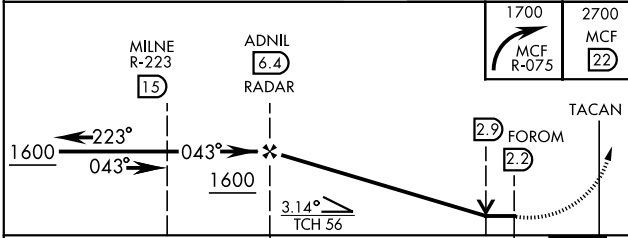

# TACAN RWY 5

TACAN MCF Chan <b>47</b>	APCH CRS <b>043°</b>	Rwy ldg <b>11,421</b> TDZE <b>10</b> Arprt Elev <b>14</b>
-----------------------------	-------------------------	---

AL-418 [USAF]

MACDILL AFB (KMCF)

\*When ALS inop, increase CAT AB RVR to 55, vis to 1 mile; CAT CDE RVR to 60, vis to 1½ miles.  
 \*\* Circling not authorized NW of Rwy 5-23.

† MISSED APPROACH: Climb to 2700 via MCF R-075 to 22 DME and hold. Cross 8 DME at 1700.

CATEGORY	A	B	C	D	E
S-5*	420/24 410 (500-½)		420/40 410 (500-¾)		
CIRCLING**	500-1 486 (500-1)	540-1 526 (600-1)	540-1½ 526 (600-1½)	580-2 566 (600-2)	1020-3 1006 (1100-3)

TAMPA, FLORIDA  
Orig 31DEC20

27°51'N-82°31'W

# TACAN RWY 5

SE-3, 15 JUL 2021 to 12 AUG 2021

SE-3, 15 JUL 2021 to 12 AUG 2021