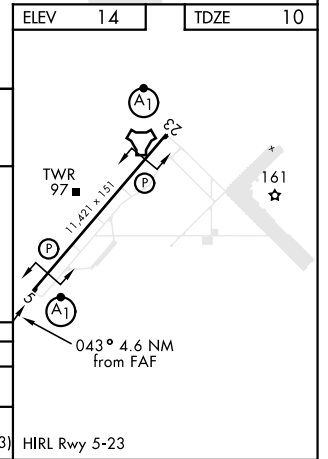

# TACAN RWY 5

TACAN MCF Chan <b>47</b>	APCH CRS <b>043°</b>	Rwy ldg <b>11,421</b> TDZE <b>10</b> Arprt Elev <b>14</b>
-----------------------------	-------------------------	---

AL-418 [USAF]

MACDILL AFB (KMCF)

\*When ALS inop, increase CAT AB RVR to 55, vis to 1 mile; CAT CDE RVR to 60, vis to 1½ miles.  
 \*\* Circling not authorized NW of Rwy 5-23.

† MISSED APPROACH: Climb to 2700 via MCF R-075 to 22 DME and hold. Cross 8 DME at 1700.

CATEGORY	A	B	C	D	E
S-5*	420/24 410 (500-½)		420/40 410 (500-¾)		
CIRCLING**	500-1 486 (500-1)	540-1 526 (600-1)	540-1½ 526 (600-1½)	580-2 566 (600-2)	1020-3 1006 (1100-3)

TAMPA, FLORIDA  
Orig 31DEC20

27°51'N-82°31'W