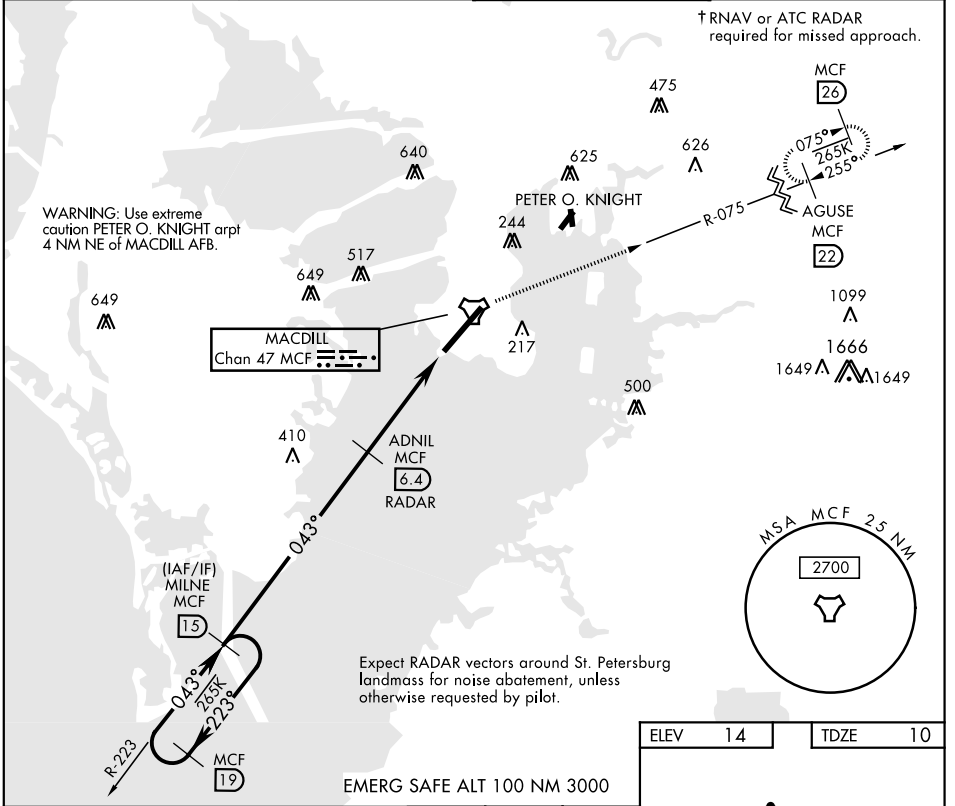

TAMPA, FLORIDA

TACAN RWY 5

TACAN MCF Chan 47	APCH CRS 043°	Rwy ldg 11,421 TDZE 10 Arprt Elev 14

AL-418 [USAF]

MACDILL AFB (KMCF)

*When ALS inop, increase CAT AB RVR to 55, vis to 1 mile; CAT CDE RVR to 60, vis to 1½ miles.
** Circling not authorized NW of Rwy 5-23.

† MISSED APPROACH: Climb to 2700 via MCF R-075 to 22 DME and hold. Cross 8 DME at 1700.

ATIS 133.825 270.1	TAMPA APP CON 124.95 354.0	MACDILL TOWER 120.175 294.7	GND CON 118.575 275.8

CATEGORY	A	B	C	D	E
S-5*	420/24 410 (500-½)		420/40 410 (500-¾)		
CIRCLING**	500-1 486 (500-1)	540-1 526 (600-1)	540-1½ 526 (600-1½)	580-2 566 (600-2)	1020-3 1006 (1100-3)

TAMPA, FLORIDA
Orig 31DEC20

27°51'N-82°31'W

MACDILL AFB (KMCF)

TACAN RWY 5

SE-3, 15 JUL 2021 to 12 AUG 2021

SE-3, 15 JUL 2021 to 12 AUG 2021