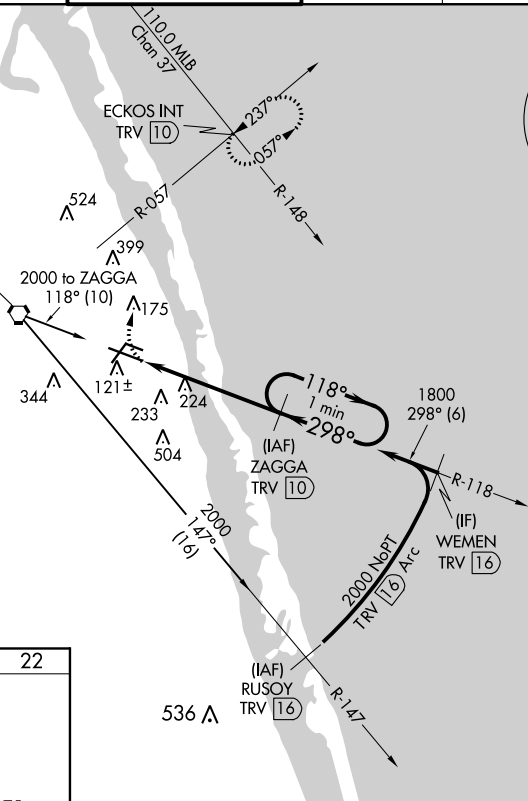

VORTAC TRV 117.3 Chan 120	APP CRS 298°	Rwy ldg 7276 TDZE 22 Apt Elev 24
---	------------------------	---

VOR RWY 30L

VERO BEACH RGNL (VRB)

⚠ Circling to Rwy 30R NA at night. When local altimeter setting not received, use Fort Pierce altimeter setting and increase all MDAs 40 feet. VDP NA with Fort Pierce altimeter setting. DME required.

MISSED APPROACH: Climbing right turn to 2000 on heading 360° and TRV VORTAC R-057 to ECKOS INT/TRV 10 DME and hold.

ATIS 120.575	PALM BEACH APP CON 123.625 225.4 (N)	VERO BEACH TOWER ★ 126.3 (CTAF) 0	GND CON 127.45	CLNC DEL 134.975	UNICOM 122.95
------------------------	--	---	--------------------------	----------------------------	-------------------------

DME REQUIRED

TREASURE
117.3 TRV
Chan 120

SE-3, 15 JUL 2021 to 12 AUG 2021

SE-3, 15 JUL 2021 to 12 AUG 2021

ELEV 24	D	TDZE 22
---------	----------	---------

MIRL Rwy 4-22, 12R-30L, and 12L-30R
REIL Rwy 4, 12R, 22 and 30L