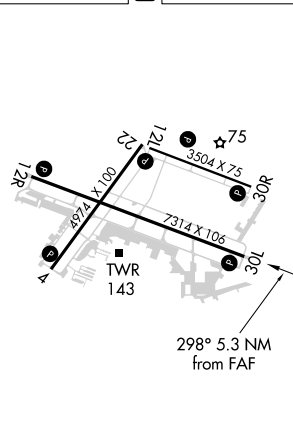

VORTAC TRV 117.3 Chan 120	APP CRS 298°	Rwy ldg 7276 TDZE 22 Apt Elev 24
---	------------------------	---

VOR RWY 30L

VERO BEACH RGNL (VRB)

⚠ Circling to Rwy 30R NA at night. When local altimeter setting not received, use Fort Pierce altimeter setting and increase all MDAs 40 feet. VDP NA with Fort Pierce altimeter setting. DME required.

MISSED APPROACH: Climbing right turn to 2000 on heading 360° and TRV VORTAC R-057 to ECKOS INT/TRV 10 DME and hold.

ATIS 120.575	PALM BEACH APP CON 123.625 225.4 (N)	VERO BEACH TOWER ★ 126.3 (CTAF) 0	GND CON 127.45	CLNC DEL 134.975	UNICOM 122.95
------------------------	--	---	--------------------------	----------------------------	-------------------------

DME REQUIRED

TREASURE
117.3 TRV
Chan 120

SE-3, 15 JUL 2021 to 12 AUG 2021

SE-3, 15 JUL 2021 to 12 AUG 2021

ELEV 24	D	TDZE 22
---------	----------	---------

MIRL Rwy 4-22, 12R-30L, and 12L-30R
REIL Rwy 4, 12R, 22 and 30L