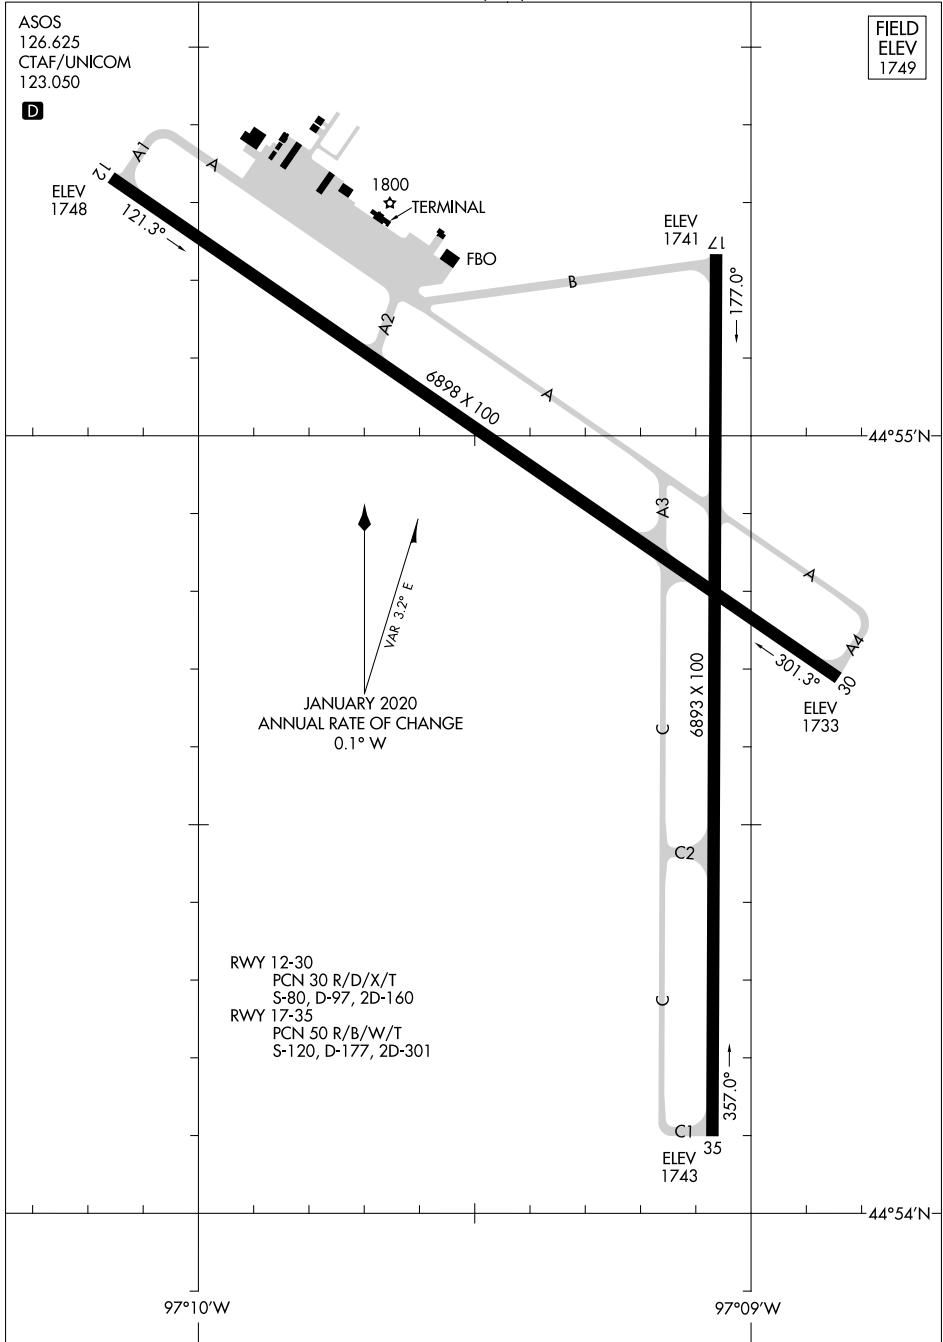

# AIRPORT DIAGRAM

AL-444 (FAA)

WATERTOWN RGNL (A/TY)  
WATERTOWN, SOUTH DAKOTA

ASOS  
126.625  
CTAF/UNICOM  
123.050

FIELD  
ELEV  
1749

NC-1, 15 JUL 2021 to 12 AUG 2021

NC-1, 15 JUL 2021 to 12 AUG 2021

# AIRPORT DIAGRAM

WATERTOWN, SOUTH DAKOTA  
WATERTOWN RGNL (A/TY)