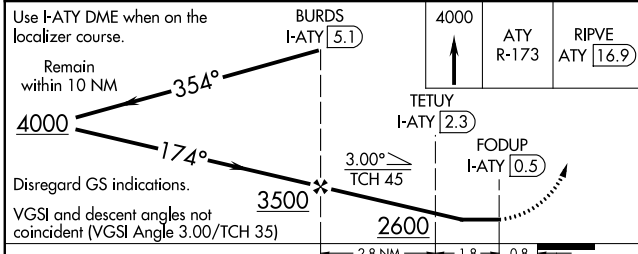

LOC/DME I-ATY 111.9 Chan 56	APP CRS 174°	Rwy Idg TDZE Apt Elev	6893 1741 1749
---	------------------------	-----------------------------	---

LOC BC RWY 17

WATERTOWN RGNL (ATY)

DME required.

▲ 2875

MISSED APPROACH: Climb to 4000 on ATY VORTAC R-173 to RIPVE/ATY VORTAC 16.9 DME and hold.

ASOS 126.625	MINNEAPOLIS CENTER 128.5 306.2	UNICOM 123.05 (CTAF) 0
------------------------	--	----------------------------------

CATEGORY	A	B	C	D
S-17	2080-1 339 (400-1)			
CIRCLING	2260-1 511 (600-1)	2500-2¼ 751 (800-2¼)	2500-2½ 751 (800-2½)	