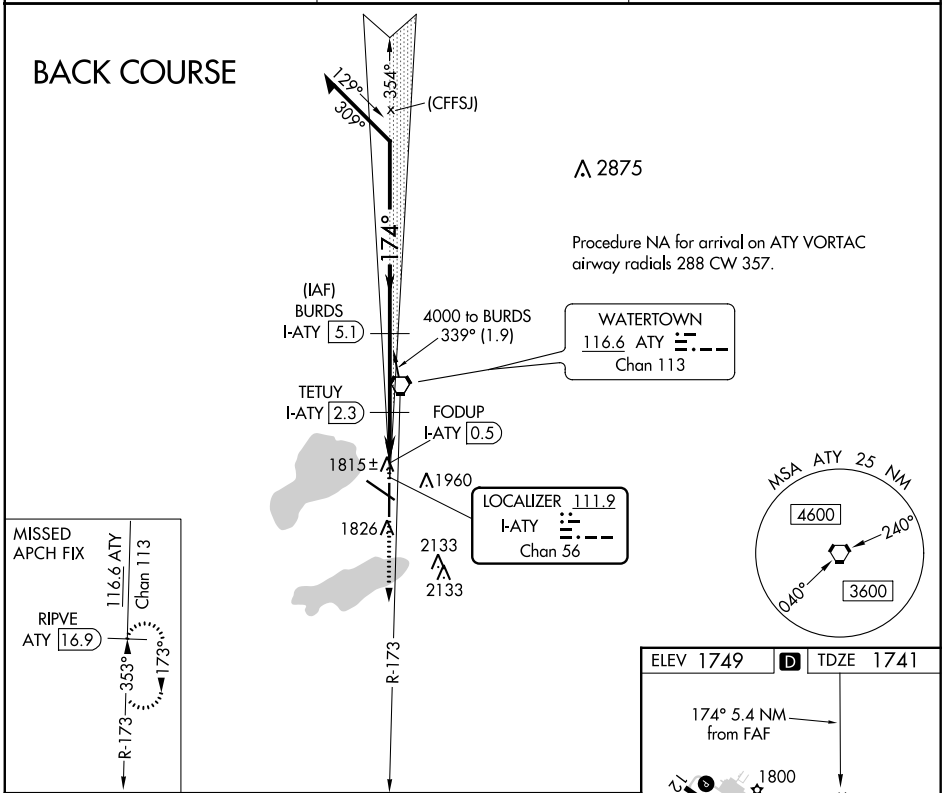

LOC/DME I-ATY 111.9 Chan 56	APP CRS 174°	Rwy Idg TDZE Apt Elev	6893 1741 1749
---	------------------------	-----------------------------	---

LOC BC RWY 17

WATERTOWN RGNL (ATY)

DME required.

▲ 2875

MISSED APPROACH: Climb to 4000 on ATY VORTAC R-173 to RIPVE/ATY VORTAC 16.9 DME and hold.

ASOS 126.625	MINNEAPOLIS CENTER 128.5 306.2	UNICOM 123.05 (CTAF) 0
------------------------	--	----------------------------------

CATEGORY	A	B	C	D
S-17	2080-1 339 (400-1)			
CIRCLING	2260-1 511 (600-1)	2500-2¼ 751 (800-2¼)	2500-2½ 751 (800-2½)	

NC-1, 15 JUL 2021 to 12 AUG 2021

NC-1, 15 JUL 2021 to 12 AUG 2021