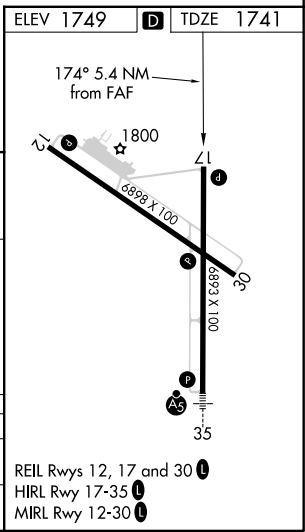

LOC/DME I-ATY 111.9 Chan 56	APP CRS 174°	Rwy Idg TDZE Apt Elev	6893 1741 1749
---	------------------------	-----------------------------	---

LOC BC RWY 17

WATERTOWN RGNL (ATY)

DME required.

▲ 2875

MISSED APPROACH: Climb to 4000 on ATY VORTAC R-173 to RIPVE/ATY VORTAC 16.9 DME and hold.

ASOS 126.625	MINNEAPOLIS CENTER 128.5 306.2	UNICOM 123.05 (CTAF) 0
------------------------	--	----------------------------------

CATEGORY	A	B	C	D
S-17	2080-1 339 (400-1)			
CIRCLING	2260-1 511 (600-1)	2500-2¼ 751 (800-2¼)	2500-2½ 751 (800-2½)	