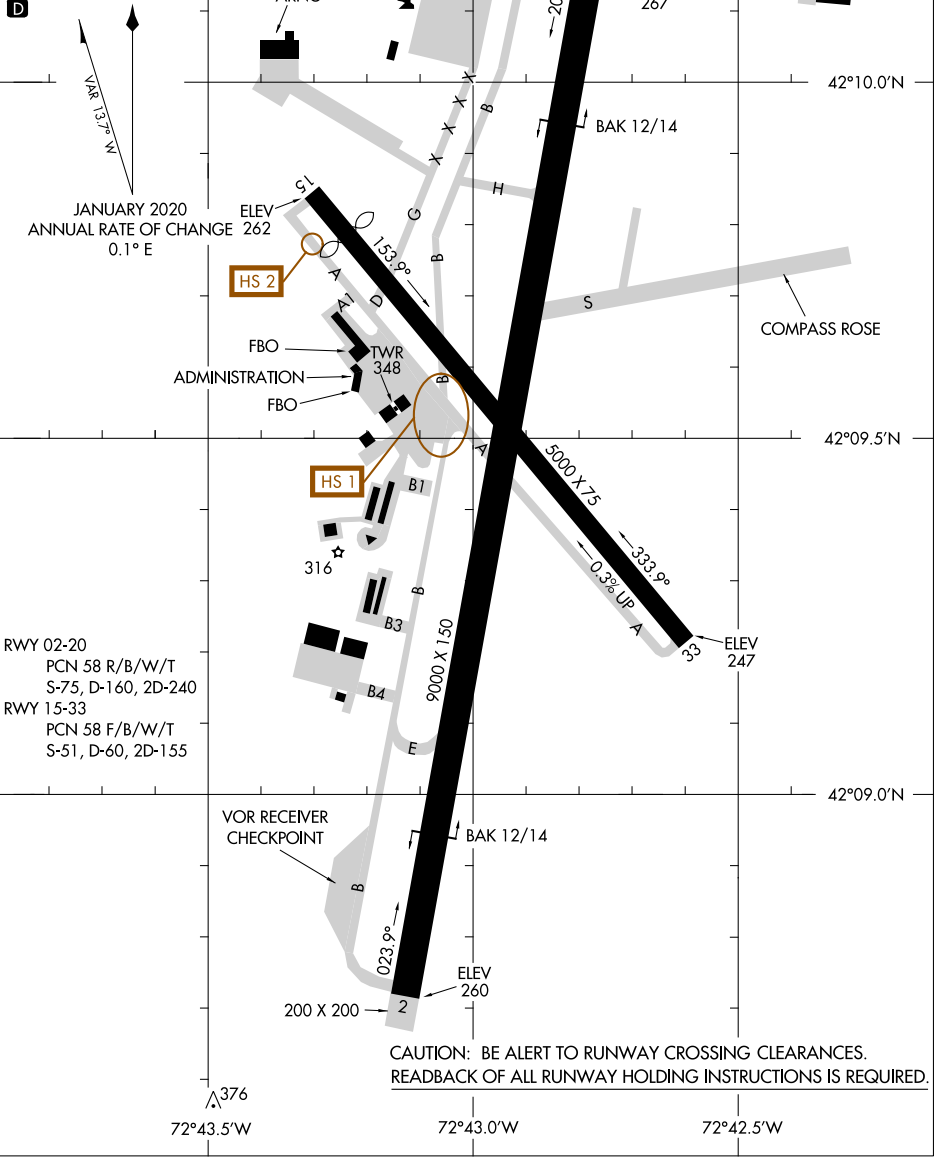

# AIRPORT DIAGRAM

AL-446 (FAA)

WESTFIELD-BARNES RGNL (BAF)  
WESTFIELD/SPRINGFIELD, MASSACHUSETTS

ATIS  
127.1 263.15  
WESTFIELD TOWER ★  
118.9 251.1  
GND CON  
121.7 289.4  
CLNC DEL  
121.7

FIELD  
ELEV  
270

JANUARY 2020  
ANNUAL RATE OF CHANGE  
0.1° E

CAUTION: BE ALERT TO RUNWAY CROSSING CLEARANCES.  
READBACK OF ALL RUNWAY HOLDING INSTRUCTIONS IS REQUIRED.

NE-1, 15 JUL 2021 to 12 AUG 2021

NE-1, 15 JUL 2021 to 12 AUG 2021