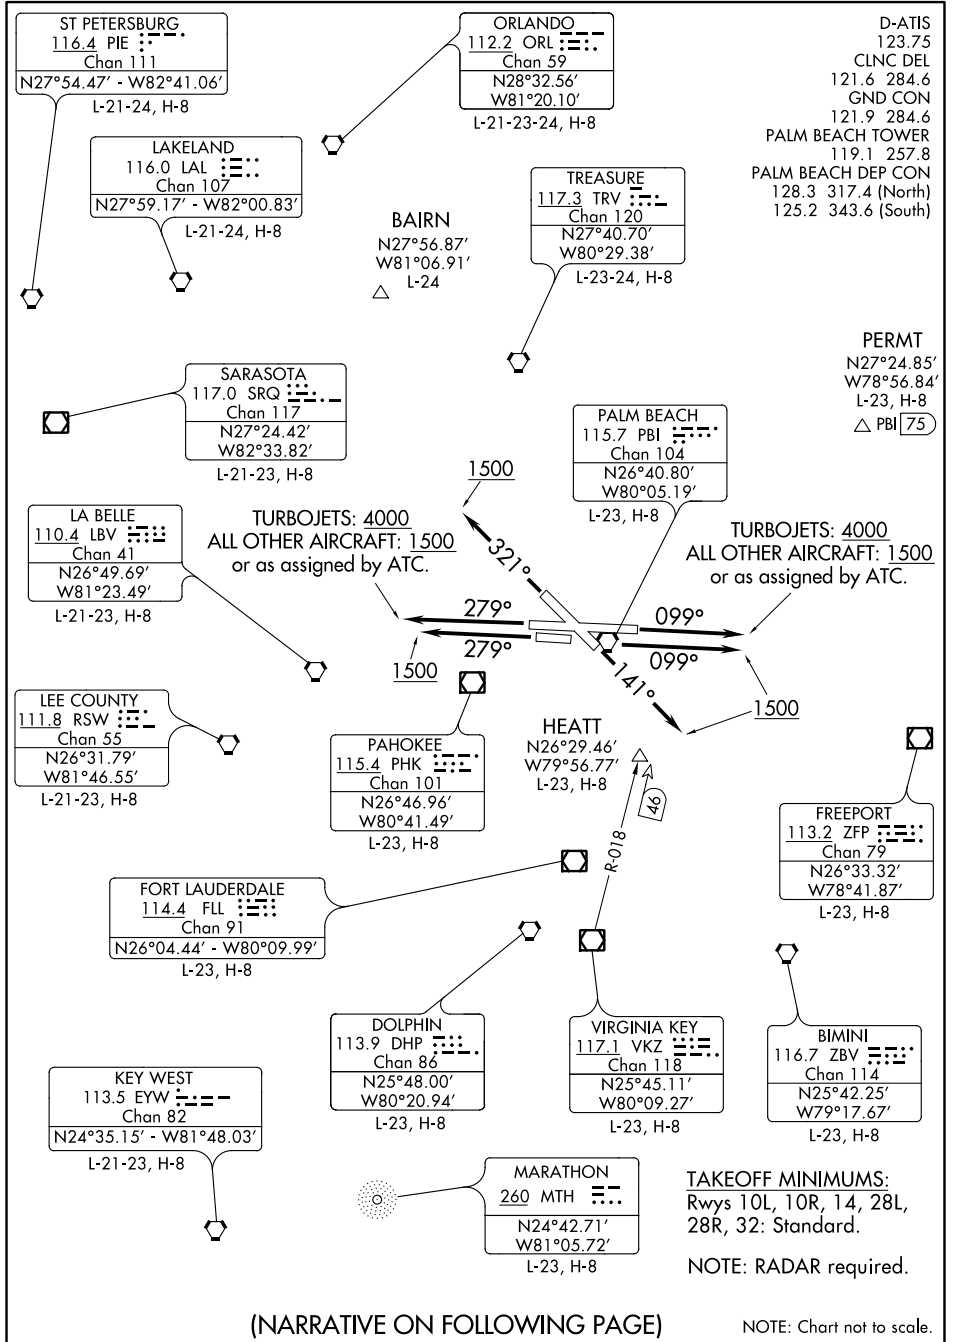

# PALM BEACH ONE DEPARTURE

SE-3, 15 JUL 2021 to 12 AUG 2021

SE-3, 15 JUL 2021 to 12 AUG 2021

(NARRATIVE ON FOLLOWING PAGE)

NOTE: Chart not to scale.

# PALM BEACH ONE DEPARTURE