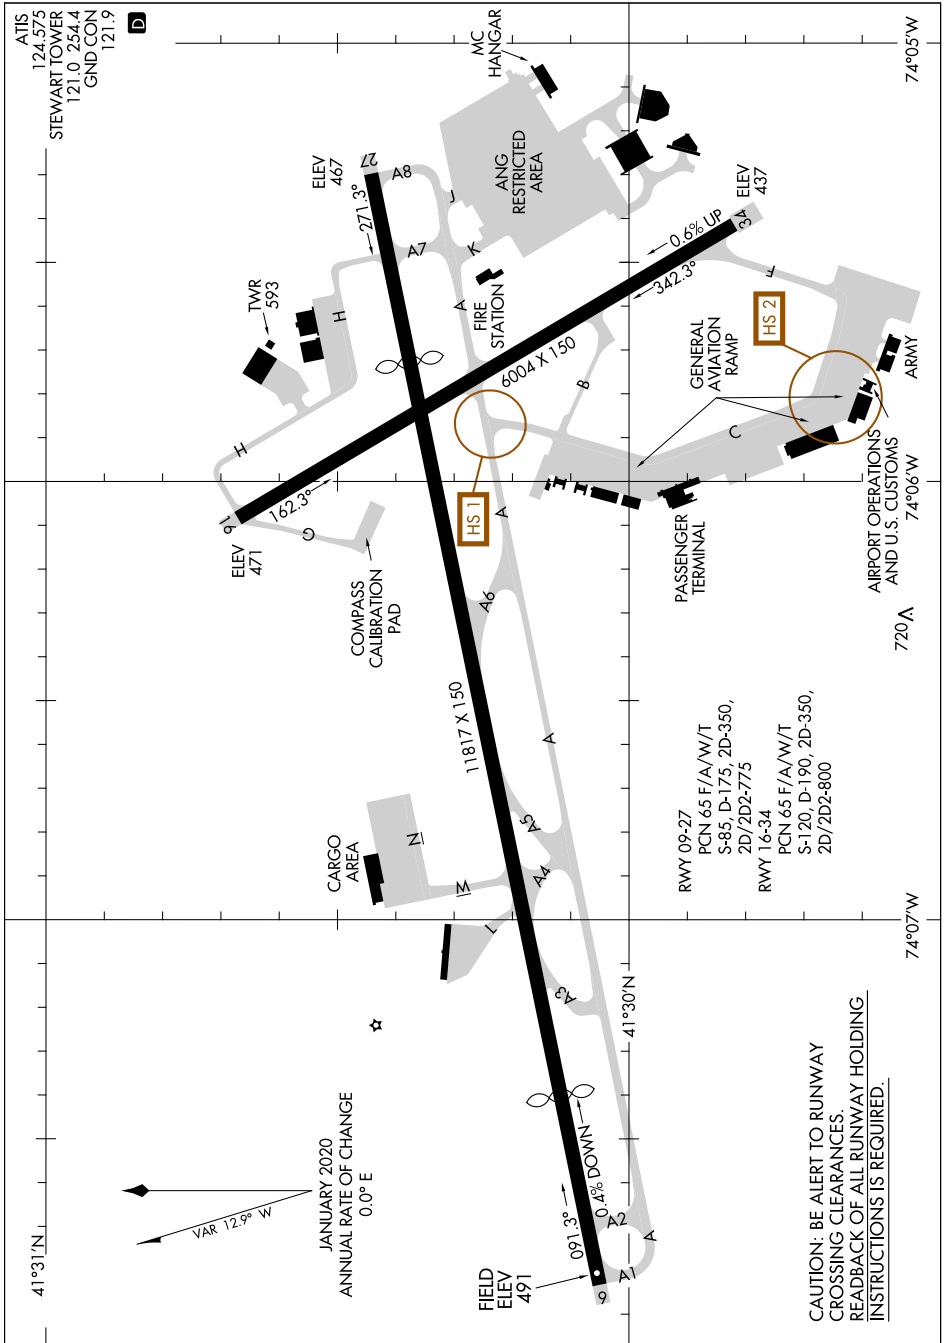

AIRPORT DIAGRAM

NEW YORK STEWART INTL (SWF)
NEW YORK, NEW YORK

AL-450 (FAA)

NE-2, 15 JUL 2021 to 12 AUG 2021

NE-2, 15 JUL 2021 to 12 AUG 2021

AIRPORT DIAGRAM

NEW YORK, NEW YORK
NEW YORK STEWART INTL (SWF)

CAUTION: BE ALERT TO RUNWAY CROSSING CLEARANCES. REBACK OF ALL RUNWAY HOLDING INSTRUCTIONS IS REQUIRED.