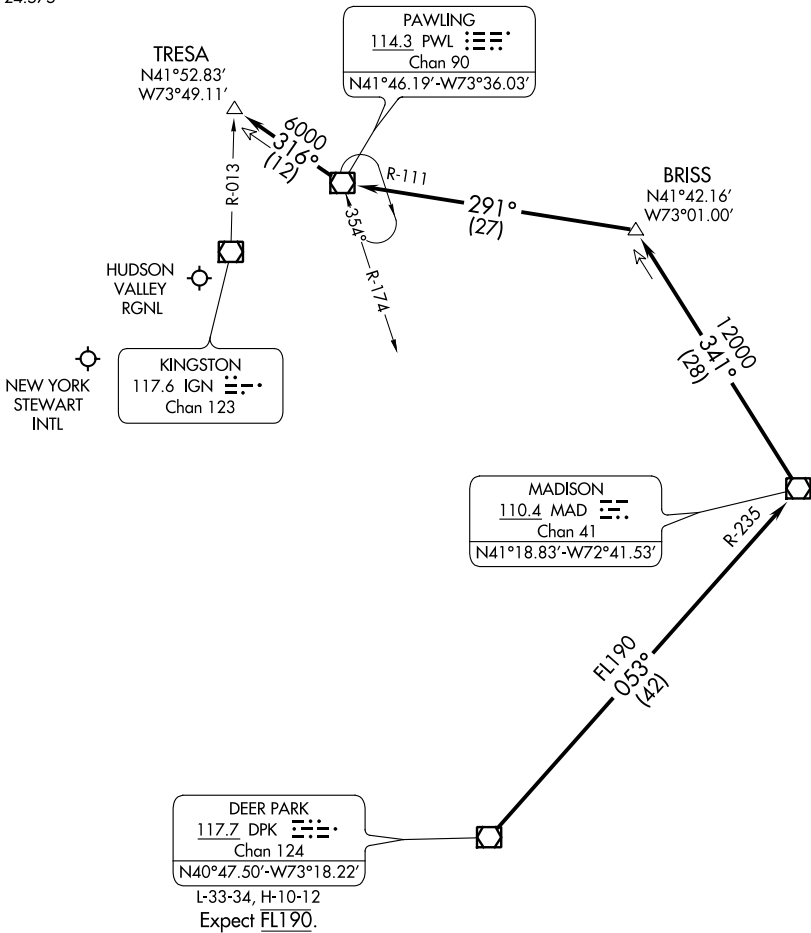

HUDSON FOUR ARRIVAL

NEW YORK, NEW YORK

NEW YORK APP CON
 132.75 363.1
 POU ATIS
 126.75
 SWF ATIS
 124.575

NE-2, 15 JUL 2021 to 12 AUG 2021

NE-2, 15 JUL 2021 to 12 AUG 2021

NOTE: RADAR required.

NOTE: Chart not to scale.

ARRIVAL ROUTE DESCRIPTION

From over DPK VOR/DME on DPK R-053 and MAD R-235 to MAD VOR/DME, then on MAD R-341 to BRISS, then on PWL R-111 to PWL VOR/DME, then on PWL R-316 to TRESA. Expect RADAR vectors to final approach course.

HUDSON FOUR ARRIVAL

NEW YORK, NEW YORK