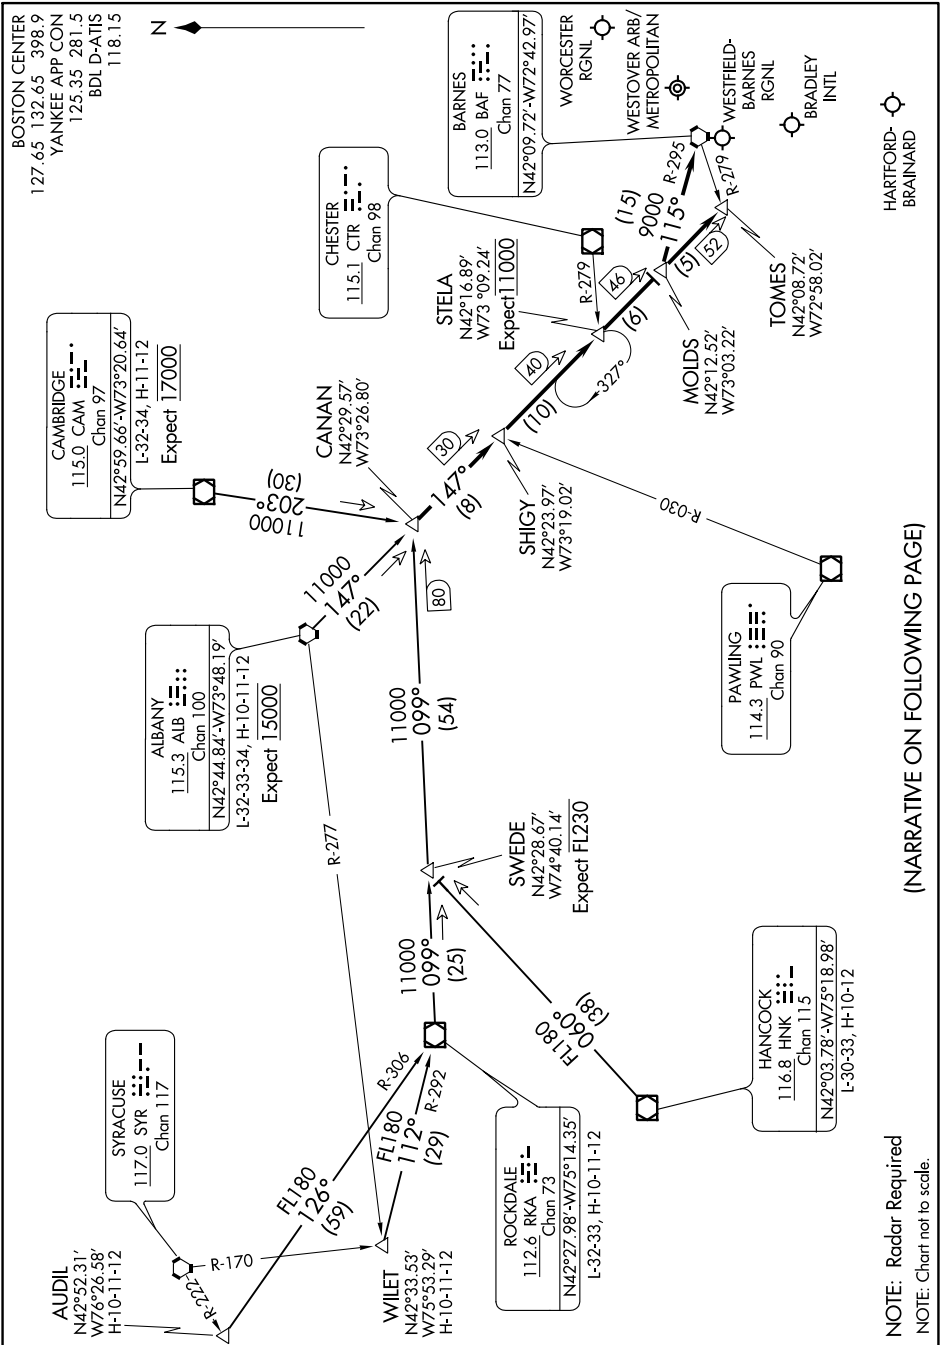

STELA ONE ARRIVAL

WINDSOR LOCKS, CONNECTICUT

NE-1, 15 JUL 2021 to 12 AUG 2021

(NARRATIVE ON FOLLOWING PAGE)

NE-1, 15 JUL 2021 to 12 AUG 2021

STELA ONE ARRIVAL

(STELA.STELA1) 31MAY12

WINDSOR LOCKS, CONNECTICUT

NOTE: Radar Required
NOTE: Chart not to scale.