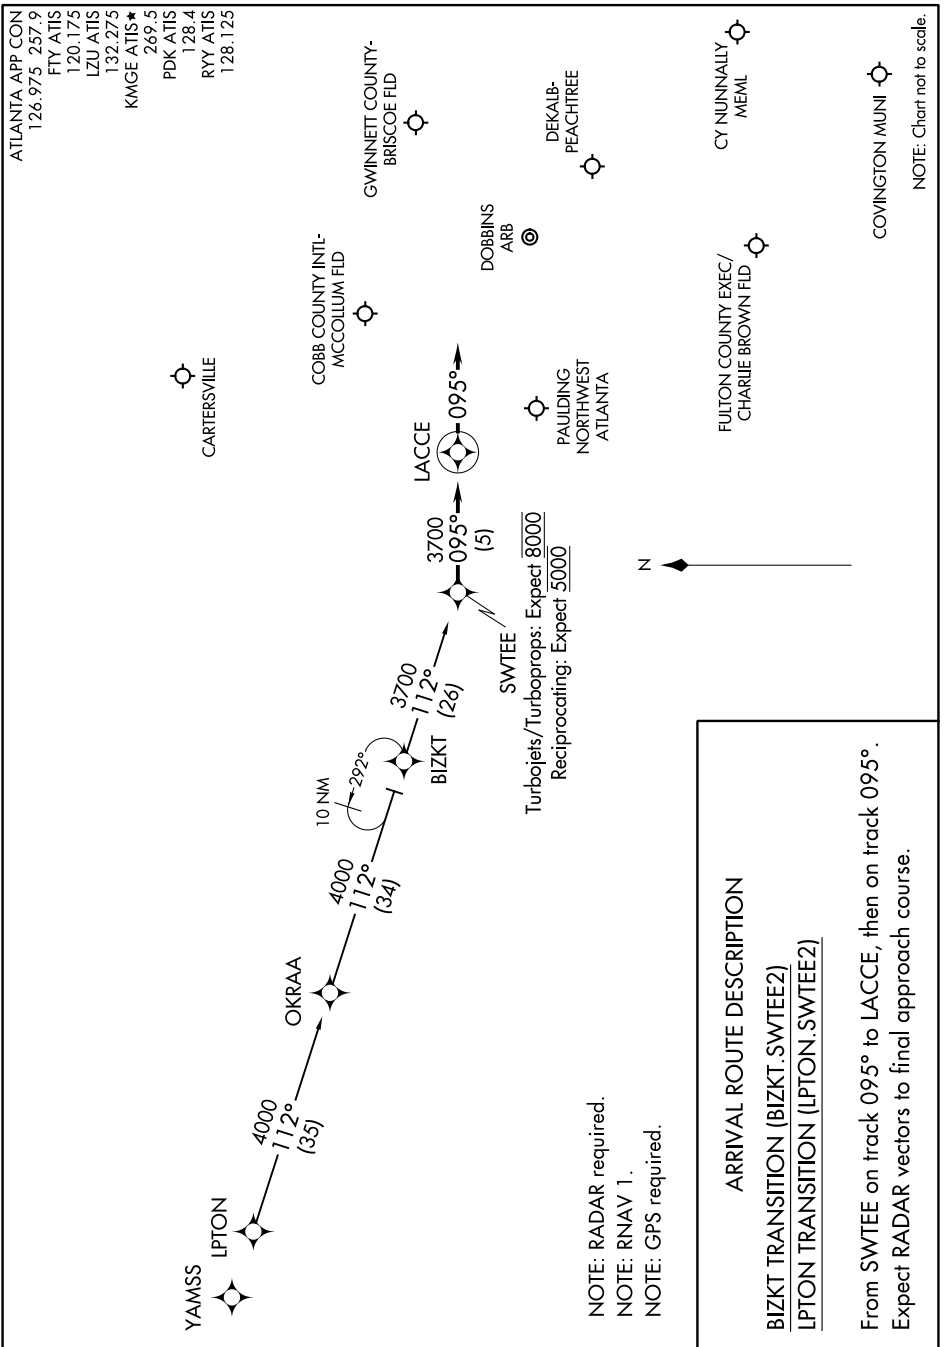

# SWTEE TWO ARRIVAL (RNAV)

ATLANTA, GEORGIA

SE-4, 15 JUL 2021 to 12 AUG 2021

SE-4, 15 JUL 2021 to 12 AUG 2021

ATLANTA, GEORGIA